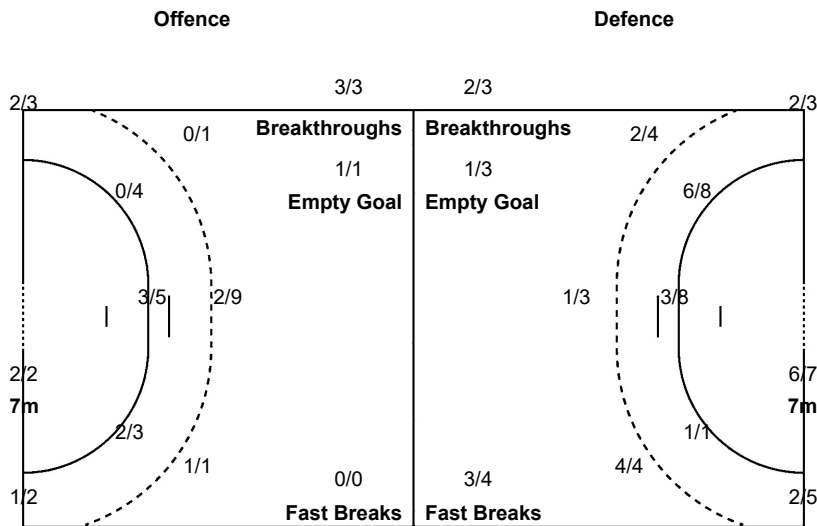

24th Women's World Championship 2019 Japan

Preliminary Round - Group B

Match Team Statistics

Match No: 37

WED 4 DEC 2019

15:00

Yamaga City Overall Gymnasium

AUS 17 - 34 KOR

(10 - 18) (7 - 16)

Referees: LONCAR D (CRO) / LONCAR Z (CRO)

AUS - Australia

Shots Distribution

Players

Goals / Shots

1 HARBORT J	5 FALLAH J	7 MEDED A	8 POTOCKI S	11 GUIGNARD E	12 PLAYER L	13 VERNAY M
1/1	1/1	1/2	1/1 2/5 3/4			
	1-Missed	1/1	0/1 0/1 3/3	2-Missed		
14 McAFEE M	16 BOYD R	17 WOOD J	19 THOMAS A	21 LIVINGSTONE M	22 COOPER H	25 MOWAT O
	1/1 0/1 1/1				1/1	
	2-Missed			0/1		
27 FITZGERALD T	30 KEYES B					

Team	Goals / Shots
1/1	3/4
4/9	1/3 1/2
3/5	1/1 3/4

5-Missed

Goalkeepers	Saves / Shots
0/5	0/2 2/12
2/3	0/2 1/6
1/6	1/2 1/4

1 HARBORT J	Goals / Shots
0/2	2/7
2/2	1/5
1/3	0/1

13 VERNAY M	Goals / Shots
0/3	0/2 0/5
0/1	0/1 0/1
0/3	1/2 1/3

19 THOMAS A	Goals / Shots