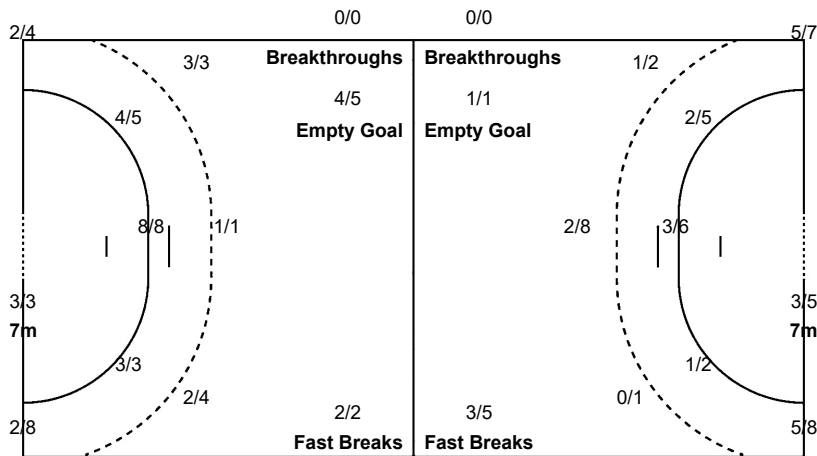

24th Women's World Championship 2019 Japan

Preliminary Round - Group D

Match Team Statistics

Match No: 36

TUE 3 DEC 2019

19:30

Park Dome Kumamoto

SWE 34 - 26 JPN

(20 - 13) (14 - 13)

Referees: KRICHEN S (TUN) / MAKHLOUF S (TUN)

SWE - Sweden

Shots Distribution

Players

Goals / Shots

1 THORN M	4 MELLEGARD O	6 STROMBERG C	7 BLOHM L	8 ROBERTS J	9 PETREN M	10 LUNDSTROM M
	1/2	1/1 0/1	1/1 2/2	1/1 1/1	1/1 1/1	0/1
	0/1	1/1	1/1 1/1	2/2	2/2 1/1	
					1-Missed	
11 FORSBERG J	12 IDEHN F	18 WALL M	19 LAGERQUIST A	20 GULLDEN I	22 BLOMSTRAND H	23 LINDQVIST E
	2/2	0/1 1/1		1/1 2/2	1/1 0/1	
1/1		0/2 2/2		1/1		
		1-Post				
24 HAGMAN N	25 MASSING M					
1/1	1/1					
1/1	1/1					
1-Missed	1-Missed					

Team Goals / Shots

4/4	2/2
6/8	3/6
5/5	1/4
8/8	

3-Missed 1-Post

Offence

Defence

Goalkeepers Saves / Shots

1/5	0/2
2/5	0/1
5/10	2/4
2/9	

1 THORN M

1/1	0/1

12 IDEHN F

1/5	0/2
2/5	1/3
4/9	2/8