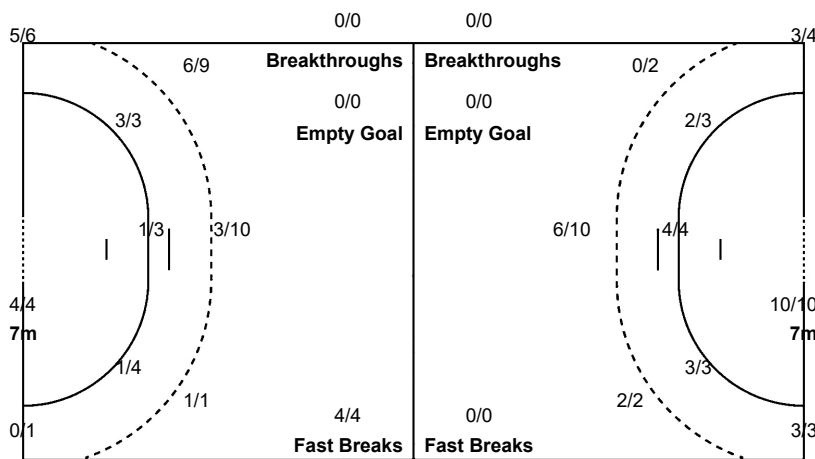

24th Women's World Championship 2019 Japan

Preliminary Round - Group D

Match Team Statistics

Match No: 35

CHN 28 - 34 ARG

(13 - 18) (15 - 16)

TUE 3 DEC 2019

17:00

Park Dome Kumamoto

Referees: ANTIC V (SRB) / JAKOVLJEVIC J (SRB)

CHN - China

Shots Distribution

Players

Goals / Shots

1 CHANG L	2 YAN QUN L	3 HAI XIA Z	9 YU TING Z	10 XIU XIU T	11 QING WEN L	14 MENG XUE Z
		1/1				
		1/2				0/1
	1/2	1/1			0/1	1/1
15 MENG YING S	18 SHUO C	19 MENG MENG M	21 QING CONG M	22 YU ROU Y	28 RU Q	30 LEI Z
1/1						
1/2					0/1	
1/1	0/1	4/6				1/1
1-Blocked					1-Missed	
32 YUAN YUAN Y	34 MENG QING J					
	3/3	2/4				
1/1	2/2	0/1				
1/1	1/1	2/2				
	1-Blocked					

Team Goals / Shots

5/5		5/7
5/8		0/3
5/7	0/1	8/11
1-Missed		2-Blocked

Offence

Defence

Goalkeepers Saves / Shots

2/4	1/1	0/4
0/5		0/3
0/6	1/3	0/12

1 CHANG L

0/1	1/1	0/2
0/2		0/2
0/1	1/1	0/4

22 YU ROU Y

2/3		0/2
0/3		0/1
0/5	0/2	0/8