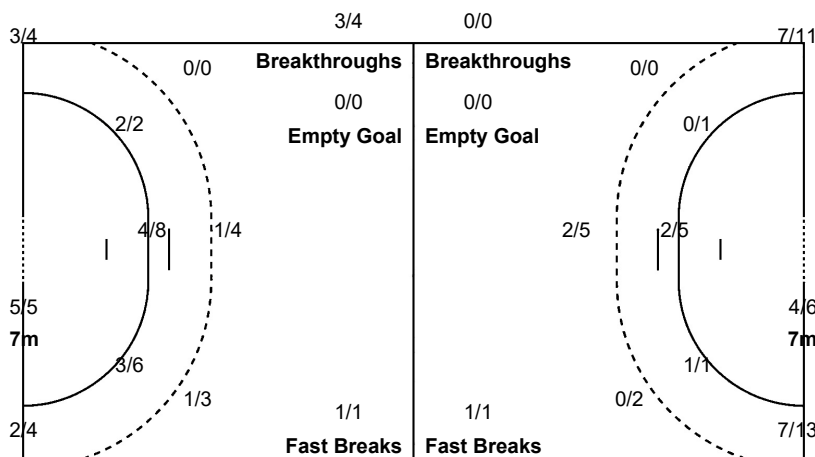

Team Goals / Shots

1/2	4/4	2/3
2/3	0/1	5/8
5/5	2/2	4/7

2-Missed 4-Post

Offence

Defence

Goalkeepers Saves / Shots

0/3	1/1	2/7
1/1	2/2	1/4
1/8	2/5	0/3

1 RAJCIC M

0/2	1/1	2/5
	1/1	1/2
0/5	1/3	0/1

16 NENEZIC L

1/2		

43 BATINOVIC M

0/1	1/1	0/2
1/1	1/1	0/2
0/1	1/2	0/2

Legend:	% Efficiency	2Min 2 Minute Suspensions	6m 6 metre Shots	7m 7 metre Shots	9m 9 metre Shots
AS Assists	BC Blue Card	BS Blocked Shots	BT Breakthroughs	FB Fast Breaks	
G/S Goals/Shots	N/A Not Applicable	No. Uniform Number	RC Red Cards	S/S Saves/Shots	
ST Steals	TO Turnover	TP Time Played	Wing Wing Shots	YC Yellow Cards	