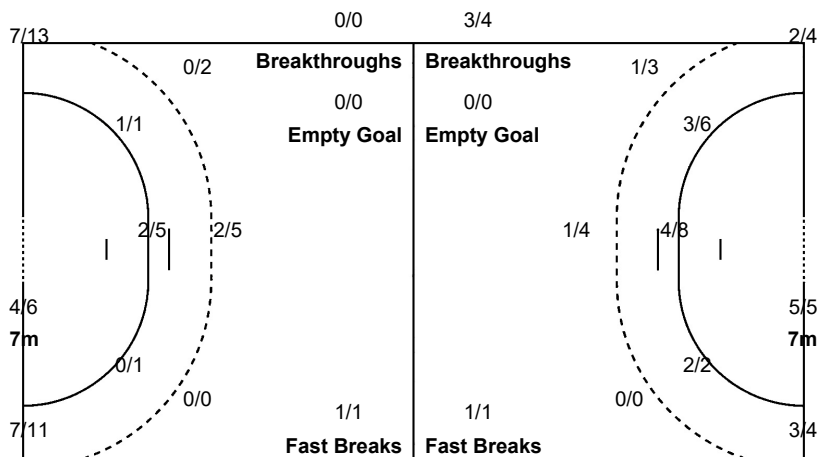

Team Goals / Shots

3/3	0/1	5/7
0/1	0/2	3/4
7/8	3/5	3/3

7-Missed 2-Post 2-Blocked

Offence

Defence

Goalkeepers Saves / Shots

1/2	0/4	1/3
1/3	1/1	3/8
0/5	0/2	3/7

1 TRIFFA A