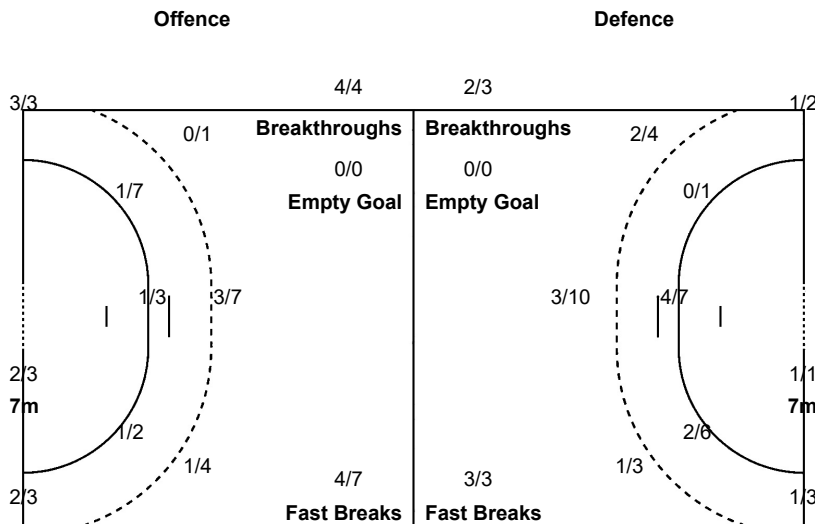

24th Women's World Championship 2019 Japan

Preliminary Round - Group C

Match Team Statistics

Match No: 32

TUE 3 DEC 2019

19:00

Yatsushiro General Gymnasium

ROU 22 - 20 KAZ

(14 - 11) (8 - 9)

Referees: CHENG Y (CHN) / ZHOU Y (CHN)

ROU - Romania

Shots Distribution

Players

Goals / Shots

2 UDRISTIOIU A			4 PRISTAVITA I			8 NEAGU C			11 PERIANU G			12 CIUCA D			16 DEDU D			20 DUMANSKA Y		
1/1	0/1																			
0/1		1/1	1/1							0/1										
1/1									2/2											
1-Missed			2-Missed			1-Missed														
21 PINTEA C			22 FLORICA E			24 DACHE E			26 POLOCOSER A			27 OSTASE L			30 SERAFICEANU S			31 ZAMFIRESCU M		
1/1		1/1													3/3					1/1
					0/1			1/1	0/2		0/2									
1/1		2/2						1/1												0/1
			1-Post						1-Missed						1-Blocked			2-Blocked		
77 IUGANU A			88 VIZITIU P																	
	2/2		2/2		1/1															
			0/2																	
	0/1																			
			1-Post																	

Team Goals / Shots		
7/7	2/3	3/3
1/6	0/1	2/5
4/4	0/1	3/4
5-Missed 2-Post 3-Blocked		

Goalkeepers Saves / Shots		
0/3	0/1	2/6
1/7	1/1	2/4
1/3	1/1	4/6

12 CIUCA D		
	0/1	1/2
1/6	1/1	1/2
1/2		3/5

16 DEDU D		
0/3		1/1
0/1		1/2
	1/1	1/1

20 DUMANSKA Y		
		0/3
0/1