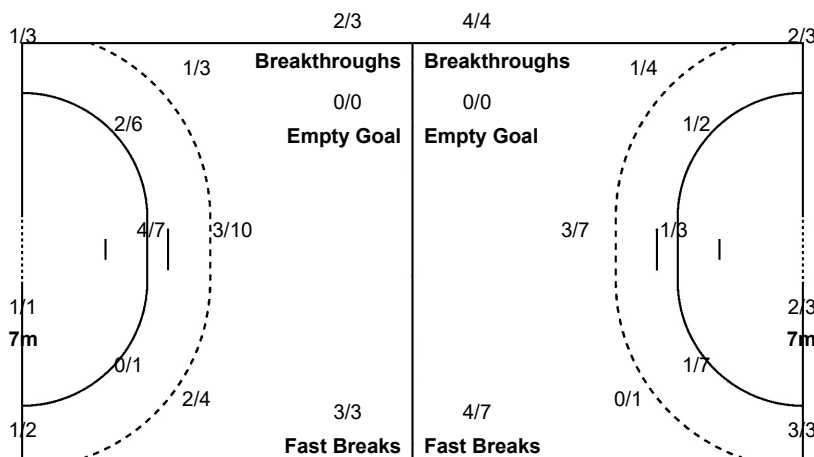

24th Women's World Championship 2019 Japan

Preliminary Round - Group C

Match Team Statistics

Match No: 32

TUE 3 DEC 2019

19:00

Yatsushiro General Gymnasium

ROU 22 - 20 KAZ

(14 - 11) (8 - 9)

Referees: CHENG Y (CHN) / ZHOU Y (CHN)

KAZ - Kazakhstan

Shots Distribution

Players

Goals / Shots

1 POILOVA I	3 SITNIKOVA M	4 REJEMETOVA S	5 PIKALOVA M	7 SYZDYKOVA L	8 SITNIKOVA V	9 KHARDINA V
		1/1				1/1
						2/3
			0/1			
					0/1	
		1-Missed			1-Blocked	2-Blocked
10 BARANOVSKAYA I	12 AITENOVA Z	14 ABDIKHAMIT A	15 ALEXANDROVA I	16 DAVYDOVA T	17 SEITKASSYM Z	77 JUMADILOVA T
1/1						
1/1						
1/1						
		1-Missed	1-Post	1-Blocked		1-Missed
96 ABILDA D	99 PUPCHENKOVA M					
1/1						
1/1						
1/1						
2-Missed	1-Blocked					

Team Goals / Shots

3/3	1/1	4/6
6/7	0/1	2/4
2/3	0/1	2/6

5-Missed 1-Post 5-Blocked

Offence

Goalkeepers Saves / Shots

0/7	1/3	0/3
5/6	1/1	3/5
0/4	1/1	1/4

1 POILOVA I

0/6	1/3	0/2
3/3	1/1	3/5
0/4	1/1	1/4

12 AITENOVA Z

0/1		
1/2		

16 DAVYDOVA T

		0/1
1/1		

Legend:	% Efficiency	2Min 2 Minute Suspensions	6m 6 metre Shots	7m 7 metre Shots	9m 9 metre Shots
AS Assists	BC Blue Card	BS Blocked Shots	BT Breakthroughs	FB Fast Breaks	
G/S Goals/Shots	N/A Not Applicable	No. Uniform Number	RC Red Cards	S/S Saves/Shots	
ST Steals	TO Turnover	TP Time Played	Wing Wing Shots	YC Yellow Cards