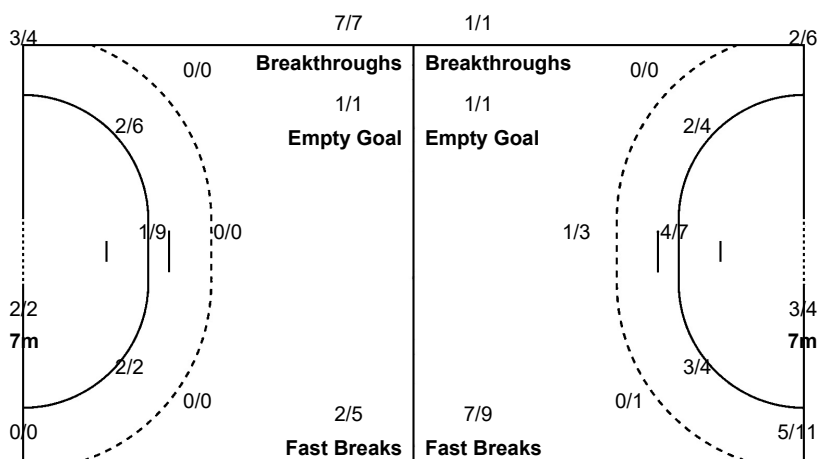

24th Women's World Championship 2019 Japan

Preliminary Round - Group C

Match Team Statistics

Match No: 31

TUE 3 DEC 2019

15:00

Yatsushiro General Gymnasium

ESP 29 - 20 SEN

(14 - 13) (15 - 7)

Referees: LAH B (SLO) / SOK D (SLO)

SEN - Senegal

Shots Distribution

Players

Goals / Shots

4 SECK K	5 SANKHARE A	7 CAMARA D	12 LO C	14 KEITA F	15 NDIAYE H	17 KANTE N
	2/2	2/2 1/2				
		1/1				0/1
	1/2	1/1		1/1	1/1 0/1 2/2	
1-Post	1-Missed 1-Post 1-Blocked	1-Blocked		1-Missed		
19 PAYE A	21 SAKO H	22 BA M	23 SENE N	24 SYLLA P	27 SY D	44 DAPINA R
	1/1				0/1	
						4/5 1/1
1-Missed						
45 KAMDOP L	67 DIOP A					

Team Goals / Shots

4/4	1/2	
1/2	1/2	1/2
8/10	1/2	3/5
3-Missed	2-Post	2-Blocked

Offence

Defence

Goalkeepers Saves / Shots

1/6	1/3	2/5
3/5	0/1	3/5
2/10		1/7

12 LO C		

21 SAKO H		
1/6	1/3	1/3
3/5		3/5
2/10		1/7

Legend:	% Efficiency	2Min 2 Minute Suspensions	6m 6 metre Shots	7m 7 metre Shots	9m 9 metre Shots
AS Assists	BC Blue Card	BS Blocked Shots	BT Breakthroughs	FB Fast Breaks	
G/S Goals/Shots	N/A Not Applicable	No. Uniform Number	RC Red Cards	S/S Saves/Shots	
ST Steals	TO Turnover	TP Time Played	Wing Wing Shots	YC Yellow Cards