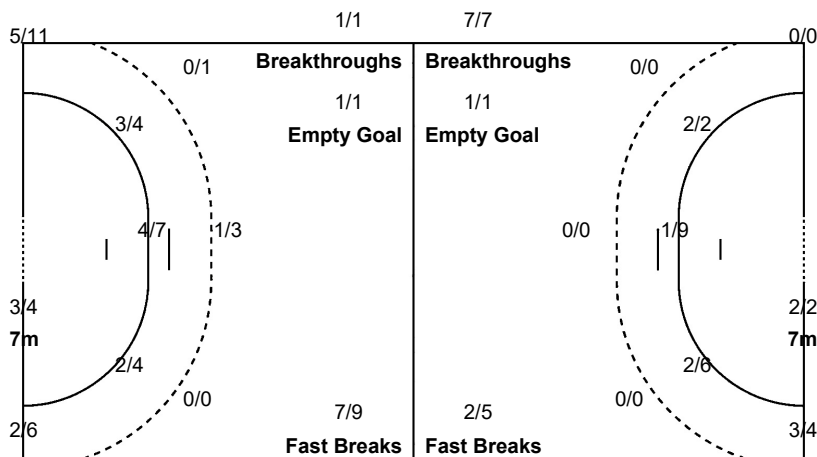

24th Women's World Championship 2019 Japan

Preliminary Round - Group C

Match Team Statistics

Match No: 31

TUE 3 DEC 2019

15:00

Yatsushiro General Gymnasium

ESP 29 - 20 SEN

(14 - 13) (15 - 7)

Referees: LAH B (SLO) / SOK D (SLO)

ESP - Spain

Shots Distribution

Players

Goals / Shots

2 LOPEZ HERRERO M	5 NUNEZ NISTAL M	8 ARDERIUS MARTIN S	10 CESAREO ROMERO E	12 NAVARRO GIMENEZ S	17 GUTIERREZ BERMEJO	18 ECHEVERRIA MARTINE
1/1		0/1				2/3
0/1						1/1
1/1		1/1	0/1		1/1	

1-Missed 2-Post

25 PENA ABAURREA N	27 GONZALEZ ORTEGA L	30 LOPEZ JIMENEZ S	34 FERNANDEZ FRAGA A	39 RODRIGUEZ RODRIGUE	44 HERNANDEZ SERRADOR	48 ZOQBI de PAULA D
		1/1				
		1/1				
1/1		1/1				

3-Missed 1-Blocked

1-Missed

86 CABRAL BARBOSA A	99 GONZALEZ ALVAREZ M				
1/1	2/2	1/1			0/1
0/2		0/1			
3/3		1/1			

1-Missed

Team Goals / Shots

5/6	2/3	3/5
2/5	1/1	2/5
8/10		6/7

6-Missed 2-Post 1-Blocked

Offence

Defence

Goalkeepers Saves / Shots

0/4	1/2	
1/2	1/2	1/2
2/10	1/2	2/5

12 NAVARRO GIMENEZ S

0/2	1/2	
0/1		0/1
1/6		2/5

48 ZOQBI de PAULA D

0/2		
1/1		1/1
1/4	1/2