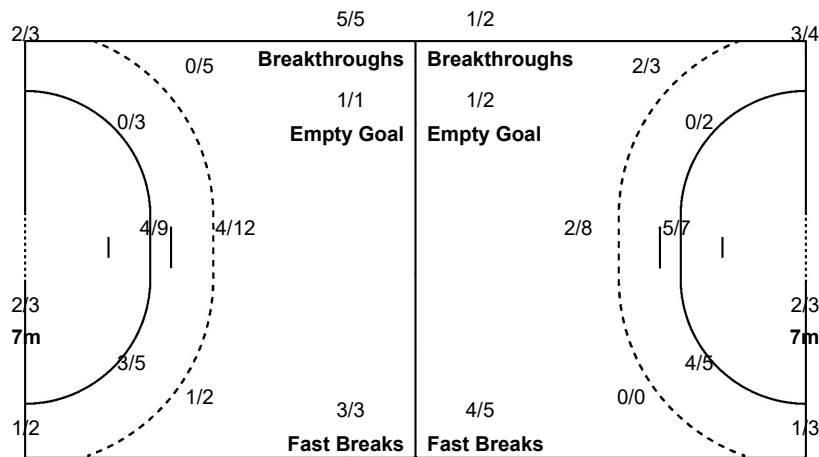

24th Women's World Championship 2019 Japan

Preliminary Round - Group B

Match Team Statistics

Match No: 30

TUE 3 DEC 2019

20:30

Kumamoto Prefectural Gymnasium

DEN 25 - 26 GER

(11 - 13) (14 - 13)

Referees: SOSA M (URU) / LEMES C (URU)

GER - Germany

Shots Distribution

Players

Goals / Shots

3 BERGER A 1/1 0/1 1/1	4 GRIJSEELS A 1-Missed	7 SCHMELZER M	12 ECKERLE D 1/1	13 BEHNKE J 1/1 0/1 1/1 1/1 1/1 2/2 1-Post	15 NAIDZINAVICIUS K 2/3 0/1 1-Missed 1-Post	16 ROCH I
17 STOLLE A 0/1 0/1 1/2 1/2 1/1 1-Missed 1-Post 2-Blocked	18 ZSCHOCKE M	20 BOLK E 1/1 1/1 1/2 0/2 2/3 1-Blocked	21 GROßMANN I	22 WEIGEL M 0/1 1/1	29 LAUENROTH A 1/1 0/1 1/1 1/1 1-Post	30 BEHREND J 1-Missed
32 MINEVSKAJA E 1/1 1/1 0/1 0/1	33 SCHULZE L					

Team Goals / Shots

4/5	2/4	5/7
1/3	0/1	0/1
3/6	6/10	5/5

4-Missed 4-Post 3-Blocked

Offence

Goalkeepers Saves / Shots

0/1	1/3	2/5
1/3	1/2	2/4
3/10	1/3	1/6

12 ECKERLE D

0/1	1/2	2/5
1/3	1/1	2/4
3/9	1/3	1/6

16 ROCH I

0/1		

% Efficiency	2Min 2 Minute Suspensions	6m 6 metre Shots	7m 7 metre Shots	9m 9 metre Shots
AS Assists	BC Blue Card	BS Blocked Shots	BT Breakthroughs	FB Fast Breaks
G/S Goals/Shots	N/A Not Applicable	No. Uniform Number	RC Red Cards	S/S Saves/Shots
ST Steals	TO Turnover	TP Time Played	Wing Wing Shots	YC Yellow Cards