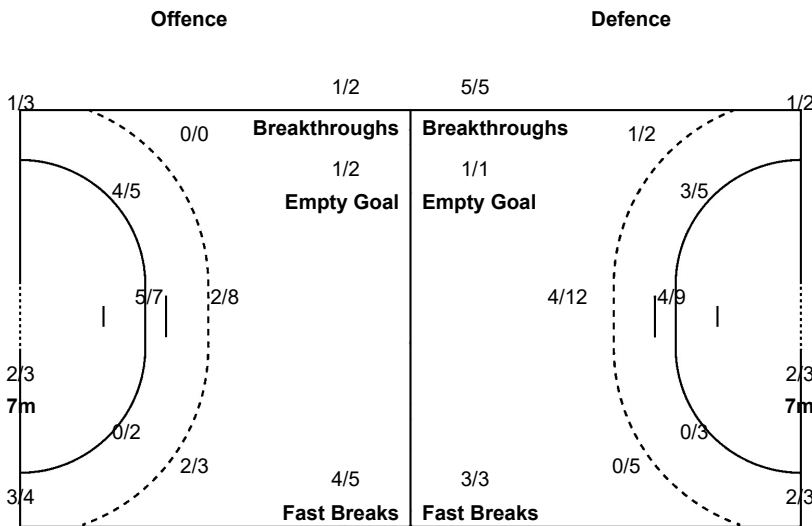

Team		
Goals / Shots		
1/1	2/3	3/5
2/3	1/2	2/4
7/10	2/3	5/6
6-Missed	1-Post	

Goalkeepers		
Saves / Shots		
1/5	2/4	2/7
2/3	1/1	1/1
3/6	4/10	0/5

1 TOFT S		
1/5	2/4	2/6
2/3	1/1	1/1
3/6	4/9	0/5

40 REINHARDT A		
		0/1