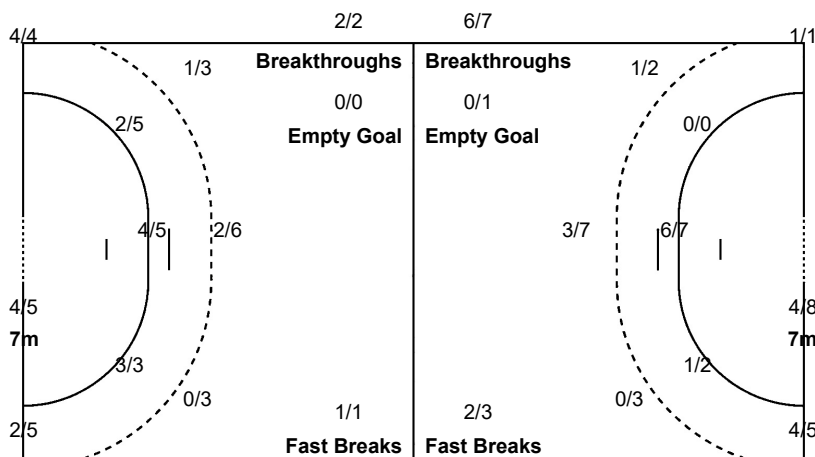

24th Women's World Championship 2019 Japan

Preliminary Round - Group A

Match Team Statistics

Match No: 27

NOR 28 - 25 SRB

(13 - 12) (15 - 13)

TUE 3 DEC 2019

20:30

Aqua Dome Kumamoto

Referees: KUTTLER T (GER) / MERZ M (GER)

SRB - Serbia

Shots Distribution

Players

Goals / Shots

2 RADOSAVLJEVIC S	5 TRIFUNOVIC J	8 STEVIN D	9 LAVKO J	14 NIKOLIC Z	15 JANJUSEVIC A	16 RISOVIC J
		1/1	1/1	2/2		
			1/2	1/1		
	0/1			1/1		
	0/1					
1-Missed 1-Post						
17 KOJIC A	20 POP-LAZIC S	21 RADOJEVIC D	23 OBRADOVIC M	25 JOVOVIC J	27 TOMASEVIC K	33 STOILJKOVIC J
		0/1				1/2
						0/1
		1/1				2/2
						0/1
		1/1				1/3
1-Missed						
71 LISCEVIC K	72 CVIJIC D					
2/2	1/1	1/1	0/1	1/1		
1/1	0/1	1/1				
	1/1	1/1				
1-Post						

Team Goals / Shots

8/10	2/3	4/6
3/4	0/1	0/1
4/4	1/3	3/6

2-Missed 2-Post

Offence

Goalkeepers Saves / Shots

1/5	0/2	0/2
2/8		3/5
5/11	0/1	0/5

16 RISOVIC J		
0/2		0/1
0/2		0/1
0/1		

27 TOMASEVIC K		
1/3	0/2	0/1
2/5		3/4
5/10	0/1	0/4

Legend:	% Efficiency	2Min 2 Minute Suspensions	6m 6 metre Shots	7m 7 metre Shots	9m 9 metre Shots
AS Assists	BC Blue Card	BS Blocked Shots	BT Breakthroughs	FB Fast Breaks	
G/S Goals/Shots	N/A Not Applicable	No. Uniform Number	RC Red Cards	S/S Saves/Shots	
ST Steals	TO Turnover	TP Time Played	Wing Wing Shots	YC Yellow Cards