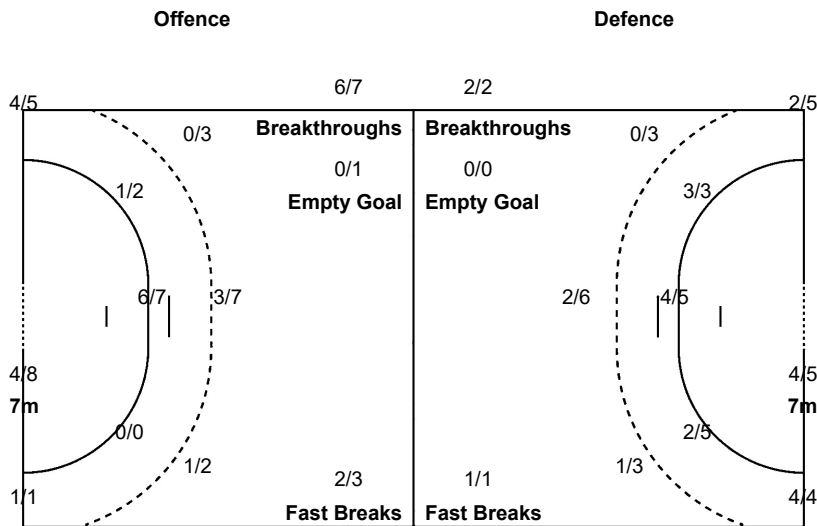

24th Women's World Championship 2019 Japan

Preliminary Round - Group A

Match Team Statistics

Match No: 27

NOR 28 - 25 SRB

(13 - 12) (15 - 13)

TUE 3 DEC 2019

20:30

Aqua Dome Kumamoto

Referees: KUTTLER T (GER) / MERZ M (GER)

NOR - Norway

Shots Distribution

Players

Goals / Shots

3 ARNTZEN E	6 LOKE H	7 SKOGRAND S	8 WAADE S	10 OFTEDAL S	11 AUNE M	12 SOLBERG S
1/1	2/2		0/1	1/1 1/1	1/1	
3/3		1/1		0/1	2/2	0/1
2/4		1/1	1/2	2/3	1/1	1/1
2-Missed		1-Blocked		1-Missed		

13 BRATTSET K	16 PEDERSEN A	17 FAUSKE H	19 HOGDAHL M	20 JACOBSEN M	21 BAKKERUD I	23 HERREM C
						1/1
				0/1		1/1
			0/1			1/1
				1-Post	2-Missed	

24 SOLBERG S	26 TOMAC M

Team Goals / Shots		
4/5	2/2	2/2
6/8		2/5
6/11	1/1	5/5
5-Missed	1-Post	1-Blocked

Goalkeepers Saves / Shots		
2/10	1/3	2/6
1/4	1/1	1/1
0/4	2/3	3/6

12 SOLBERG S		
2/9	1/3	2/5
1/3	1/1	1/1
0/4	2/3	3/6

16 PEDERSEN A		
0/1		0/1
0/1