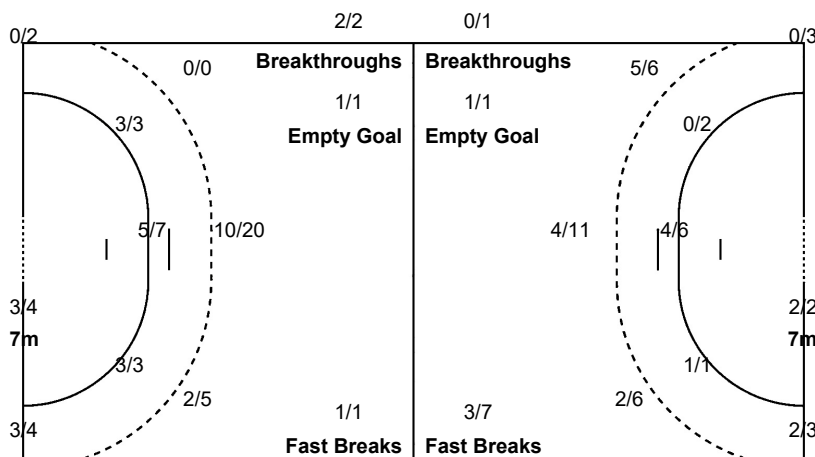

24th Women's World Championship 2019 Japan

Preliminary Round - Group A

Match Team Statistics

Match No: 26

TUE 3 DEC 2019

18:00

Aqua Dome Kumamoto

SLO 24 - 33 ANG

(12 - 16) (12 - 17)

Referees: KOO B (KOR) / LEE S (KOR)

ANG - Angola

Shots Distribution

Players

Goals / Shots

1 PINTO A	4 JOAO R	6 SILVA V	8 PAULO H	9 BERNARDO N	10 KASSOMA A	12 SOUSA H
			1/1 1/1	2/2 1/1	1/1 1/1	1/1 2/2 1/1
			1-Missed	1-Missed	1-Post	
13 da SILVA I	15 CARLOS A	16 ALMEIDA T	17 DOMBAXI W	21 CAZANGA M	23 MACHADO J	25 VENANCIO L
	1/2 0/1 4/4		1/1	1/1 1/1 1/1	1/1	1/1 1/1
	1-Blocked		1-Post			
31 SANTOS J	90 GUIALO I					
1/1 1/1	1/1 0/1 1/2 2/3 1/2					
	1-Missed 1-Post 1-Blocked					

Team Goals / Shots

4/5	1/1	7/9
4/7	1/2	4/4
6/7	2/4	4/5

3-Missed 3-Post 2-Blocked

Offence

Goalkeepers Saves / Shots

0/2	1/1	2/7
3/6	1/2	3/7
1/7		0/3

1 PINTO A		

12 SOUSA H		
0/2	1/1	2/7
3/6	1/2	3/7
1/7		0/3

16 ALMEIDA T		

Legend:	% Efficiency	2Min 2 Minute Suspensions	6m 6 metre Shots	7m 7 metre Shots	9m 9 metre Shots
AS Assists	BC Blue Card	BS Blocked Shots	BT Breakthroughs	FB Fast Breaks	
G/S Goals/Shots	N/A Not Applicable	No. Uniform Number	RC Red Cards	S/S Saves/Shots	
ST Steals	TO Turnover	TP Time Played	Wing Wing Shots	YC Yellow Cards