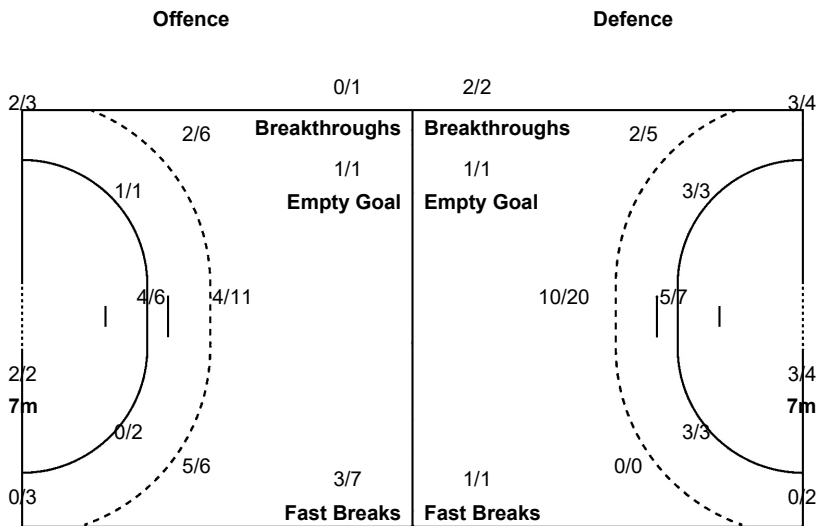

24th Women's World Championship 2019 Japan

Preliminary Round - Group A

Match Team Statistics

Match No: 26

TUE 3 DEC 2019

18:00

Aqua Dome Kumamoto

SLO 24 - 33 ANG

(12 - 16) (12 - 17)

Referees: KOO B (KOR) / LEE S (KOR)

SLO - Slovenia

Shots Distribution

Players

Goals / Shots

1 ZEC B	2 KLEMENCIC V	6 GROS A	9 ZABJEK N	10 STANKO T	11 ABINA A	13 BARIC P
1/1		1/1 0/1 0/1	0/1	1/1 2/3 2/2 1/1		2/2 1/2
		1-Missed 1-Post 2-Blocked		3-Missed 1-Post		1-Post
15 FERFOLJA T	16 VOJNOVIC M	17 LJEPOJA N	18 ZULIC N	19 PISEK J	21 PANDZIC A	23 VUCKO H
0/1 1/1			0/1	1/1		
1-Missed		1-Post	1-Missed 1-Post	1-Post		
28 SVETIK M	41 BEGANOVIC A					
0/1 1/1 0/1	1/1					

Team Goals / Shots		
2/2	0/1	5/7
3/6	1/2	4/7
6/7		3/3
6-Missed	6-Post	2-Blocked

Goalkeepers Saves / Shots		
1/5	0/1	2/9
3/7	1/2	0/4
1/7	2/4	1/5

1 ZEC B		
1/4	0/1	1/2
2/4	0/1	0/2
0/4	0/2	1/2

16 VOJNOVIC M		

21 PANDZIC A		
0/1		1/7
1/3	1/1	0/2
1/3	2/2	0/3