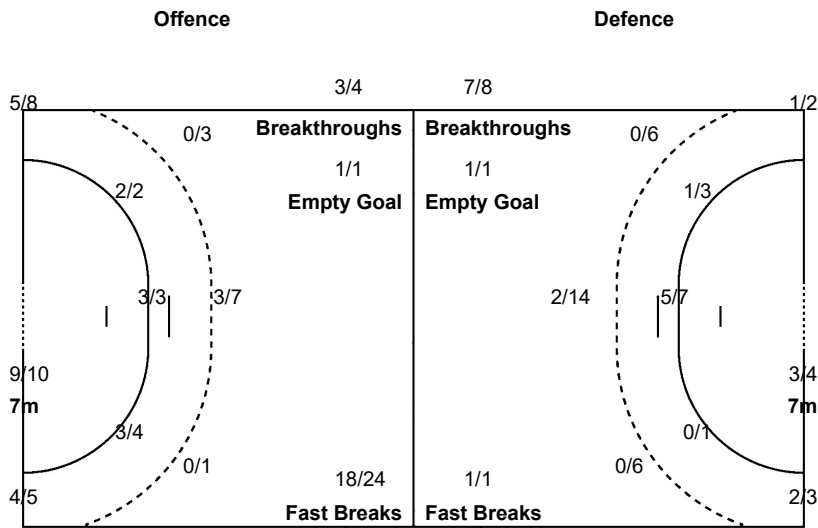

24th Women's World Championship 2019 Japan

Preliminary Round - Group A

Match Team Statistics

Match No: 25

TUE 3 DEC 2019

15:00

Aqua Dome Kumamoto

NED 51 - 23 CUB

(22 - 11) (29 - 12)

Referees: GARCIA M (ARG) / PAOLANTONI M (ARG)

NED - Netherlands

Shots Distribution

Players

Goals / Shots

5 KRAMER J	6 van der HEIJDEN L	7 BONT D	8 ABBINGH L	9 NUSSER L	10 SNELDER D	12 van WETERING B
1/1	1/2	1/1 0/1 1/1	3/3 0/1 2/2	1/1 1/1 3/3	0/1 2/2	1/2 1/1 2/2
1-Missed			1-Missed			1-Post
18 DULFER K	19 FRERIKS M	20 SMITS I	24 SMEETS M	26 MALESTEIN A	30 DUIJNDAM R	33 WESTER T
	1/1	1/1 2/2	2/2	2/2 1/2 2/2		1/1
	1-Missed	1-Post				
48 HOUSHEER D	79 POLMAN E					
4/4	0/1 1/1					
2-Missed 2-Post	1-Blocked 1-Missed					

Team Goals / Shots		
10/10	1/1	2/2
4/9	1/1	5/8
12/12	8/9	8/9
6-Missed	4-Post	1-Blocked

Goalkeepers Saves / Shots		
3/5	0/2	1/4
4/6	2/3	2/6
0/5	2/4	3/5

30 DUIJNDAM R		
3/3	0/1	0/3
2/2		0/1
0/3	1/3	1/1

33 WESTER T		
0/2	0/1	1/1
2/4	2/2	2/5
0/2	1/1	2/4