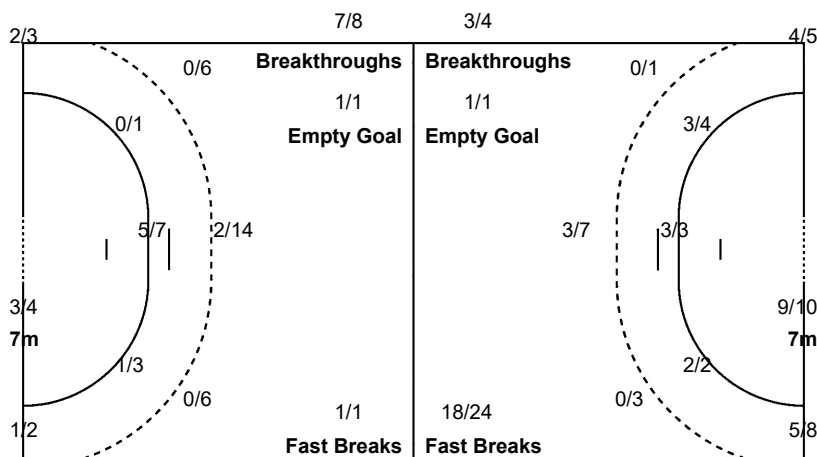

24th Women's World Championship 2019 Japan

Preliminary Round - Group A

Match Team Statistics

Match No: 25

NED 51 - 23 CUB

(22 - 11) (29 - 12)

TUE 3 DEC 2019

15:00

Aqua Dome Kumamoto

Referees: GARCIA M (ARG) / PAOLANTONI M (ARG)

CUB - Cuba

Shots Distribution

Players

Goals / Shots

1 MORA ARIAS N	4 ROSABAL SALAZAR L	5 ROBERT REINOSO S	8 MARQUEZ HERRERA A	9 LUSSON MIRANDA L	10 REYES GONZALEZ G	11 CAMEJO RODRIGUEZ Y
0/1	0/1	0/1	0/1	1/1	1/1	1/1
1/1	2/2	1/1	1/1	1/1	1/2	1/1
3-Missed	1-Post 1-Blocked	1-Missed 1-Post		1-Missed		1-Missed
12 CEDENO RAMOS I	14 MUSTELIER HERNANDE	16 HERRANZ REYES D	18 TELLEZ DELGADO L	23 RIZO GOMEZ E	24 MARQUEZ JABIQUE N	34 TOLEDO ABREU Y
			0/1	1/1		0/2
			1/1	0/1	0/1	1/1
			1-Post	2-Blocked		1-Post
55 CESPEDES CHIRINO Y	77 LEAL ARMENTEROS R					
0/1						
0/1	2/2	1/1				
1/1	1/2	1/1				
1-Post	1-Blocked					

Team Goals / Shots

2/5	2/2	3/4
2/6	1/3	4/6
5/5	2/4	2/5
7-Missed	5-Post	4-Blocked

Offence

Goalkeepers Saves / Shots

0/10	0/1	0/2
5/9	0/1	3/8
0/12	1/9	1/9

1 MORA ARIAS N

0/2		0/2
2/2		2/5
0/7	0/4	0/4

12 CEDENO RAMOS I

0/8	0/1	
3/7	0/1	1/3
0/5	1/5	1/5

16 HERRANZ REYES D

Legend:	% Efficiency	2Min 2 Minute Suspensions	6m 6 metre Shots	7m 7 metre Shots	9m 9 metre Shots
AS Assists	BC Blue Card	BS Blocked Shots	BT Breakthroughs	FB Fast Breaks	
G/S Goals/Shots	N/A Not Applicable	No. Uniform Number	RC Red Cards	S/S Saves/Shots	
ST Steals	TO Turnover	TP Time Played	Wing Wing Shots	YC Yellow Cards