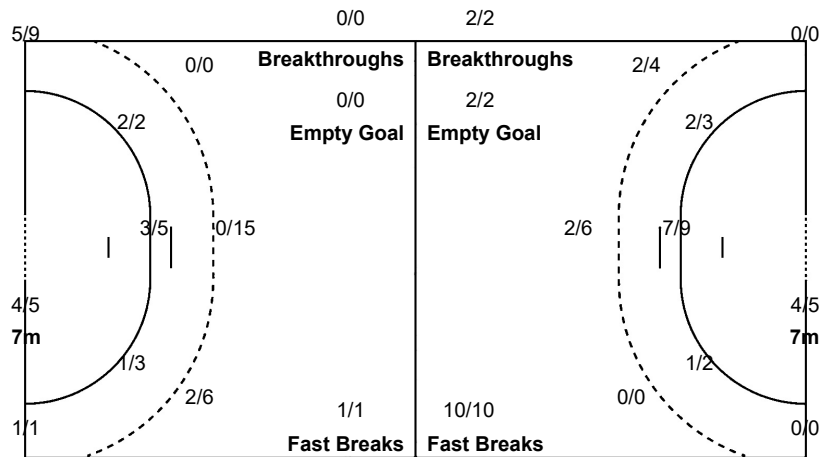

24th Women's World Championship 2019 Japan

Preliminary Round - Group D

Match Team Statistics

Match No: 24

MON 2 DEC 2019

20:30

Park Dome Kumamoto

CHN 19 - 32 SWE

(7 - 16) (12 - 16)

Referees: STANCU S (ROU) / NASTASE C (ROU)

CHN - China

Shots Distribution

Players

Goals / Shots

1 CHANG L	2 YAN QUN L	3 HAI XIA Z	9 YU TING Z	10 XIU XIU T	11 QING WEN L	14 MENG XUE Z
		1/1				
						1/1
	0/1	1/2				2/3
				1-Missed		0/1
	1/1	2/2			1/1	0/1
						1-Blocked
15 MENG YING S	18 SHUO C	19 MENG MENG M	21 QING CONG M	22 YU ROU Y	28 RU Q	30 LEI Z
						1/1
						0/1
0/1						1/1
1/1	0/1	2/2				
0/1	0/1		0/1			
1-Missed	1-Blocked	1-Missed	3-Blocked		1-Post	1-Post
32 YUAN YUAN Y	34 MENG QING J					
	1/1					
	1/1					
		2/2				
	1-Missed	1-Post	2-Blocked			

Team Goals / Shots

3/3	0/1	1/1
2/2	0/1	0/2
7/11	0/1	6/8
6-Missed	4-Post	7-Blocked

Offence

Defence

Goalkeepers Saves / Shots

0/4	1/4	0/5
1/1	1/2	1/2
1/9	0/2	2/10

1 CHANG L

0/2	1/3	0/1
1/1	1/1	
0/4		0/5

22 YU ROU Y

0/2	0/1	0/4
		1/2
1/5	0/1	2/4