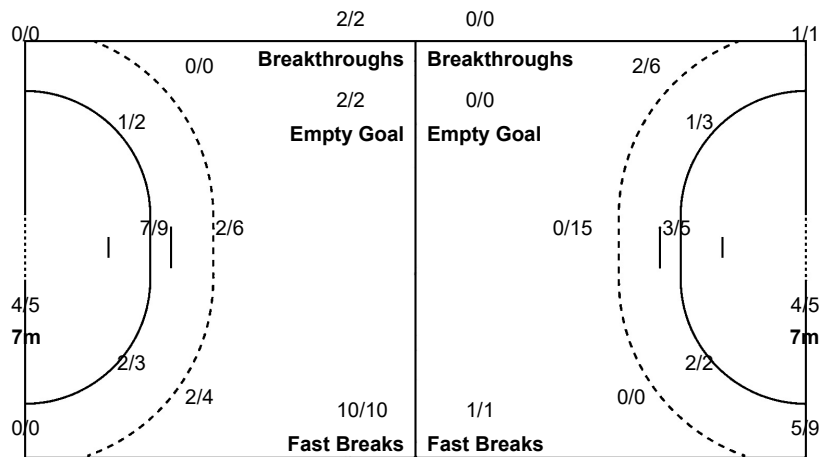

24th Women's World Championship 2019 Japan

Preliminary Round - Group D

Match Team Statistics

Match No: 24

CHN 19 - 32 SWE

(7 - 16) (12 - 16)

MON 2 DEC 2019

20:30

Park Dome Kumamoto

Referees: STANCU S (ROU) / NASTASE C (ROU)

SWE - Sweden

Shots Distribution

Players

Goals / Shots

1 THORN M	4 MELLEGARD O	6 STROMBERG C	7 BLOHM L	8 ROBERTS J	9 PETREN M	10 LUNDSTROM M
		1/1	1/1 1/1 1/1		2/2	
	1/1 1/1	1/1 1/1				
				0/1	0/1	1/1
				1/2		
				1-Post		
11 FORSBERG J	12 IDEHN F	18 WALL M	19 LAGERQUIST A	20 GULLDEN I	22 BLOMSTRAND H	23 LINDQVIST E
		1/1	1/1			
				1/1		
1/1	1/1		1/1	1/1 1/1	0/1	
		1/1				1/1
			1-Missed			1/2
24 HAGMAN N	25 MASSING M					
	1/2					
	0/1 1/1					
1/1 1/1	2/2					
1-Missed 1-Post						

Team Goals / Shots

4/4	3/4	5/5
0/1	1/2	1/2
8/9	2/2	8/10

2-Missed 2-Post

Offence

Goalkeepers Saves / Shots

0/3	1/1	0/1
0/2	1/1	2/2
4/11	1/1	2/8

1 THORN M

0/2	1/1	
0/1	1/1	1/1
2/6	1/1	0/5

12 IDEHN F

0/1		0/1
0/1		1/1
2/5		2/3

Legend:		
%	Efficiency	
AS	Assists	
G/S	Goals/Shots	
ST	Steals	
2Min	2 Minute Suspensions	
BC	Blue Card	
N/A	Not Applicable	
TO	Turnover	
6m	6 metre Shots	
BS	Blocked Shots	
No.	Uniform Number	
TP	Time Played	
7m	7 metre Shots	
BT	Breakthroughs	
RC	Red Cards	
Wing	Wing Shots	
9m	9 metre Shots	
FB	Fast Breaks	
S/S	Saves/Shots	
YC	Yellow Cards