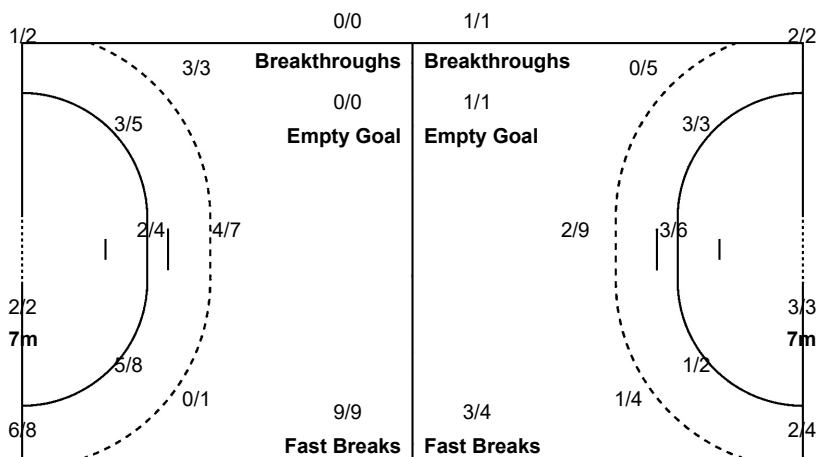

24th Women's World Championship 2019 Japan

Preliminary Round - Group D

Match Team Statistics

Match No: 22

MON 2 DEC 2019

15:00

Park Dome Kumamoto

ARG 22 - 35 RUS

(12 - 17) (10 - 18)

Referees: CHENG Y (CHN) / ZHOU Y (CHN)

RUS - Russia

Shots Distribution

Players

Goals / Shots

Player	Goals	Shots	Blocked	Post
1 SEDOYKINA A				
2 KUZNETSOVA P	1/1	1/1		
	0/1	1/1		
	1/1			
8 SEN A	1/1		0/1	
			2/3	
	1/1			
9 GORSHENINA O	1/1		1/1	
			2/3	
		1/1		
13 VYAKHIREVA A				
			2/2	
17 BOBROVNIKOVA V	1/1			
19 MAKEEVA K				0/1
23 MIKHAYLICHENKO E		2/2		
	0/1			
25 FOMINA O		1/1		
27 ZHILINSKAITE I				
	1/1			
34 MALASHENKO E	1/1			
	1/1	1/1		
36 MANAGAROVA I				
	1/1			
	2/2			
63 KOZHOKAR K				1/1
				1/1
				1/1
67 ILLARIONOVA A				2/2
77 FROLOVA Y	2/3			
	2/2			
88 KALININA V				

Team Goals / Shots

4/4	2/2	7/8
3/4	0/1	4/5
10/12	2/2	3/4

1-Missed 3-Post 3-Blocked

Offence

Defence

Goalkeepers Saves / Shots

1/2		0/6
1/3	4/5	
0/5	1/3	2/7

1 SEDOYKINA A

1/2		0/6
1/3	4/5	
0/5	1/2	2/6

88 KALININA V

		0/1

Legend:	
%	Efficiency
AS	Assists
G/S	Goals/Shots
ST	Steals
2Min	2 Minute Suspensions
BC	Blue Card
N/A	Not Applicable
TO	Turnover
6m	6 metre Shots
BS	Blocked Shots
No.	Uniform Number
TP	Time Played
7m	7 metre Shots
BT	Breakthroughs
RC	Red Cards
Wing	Wing Shots
9m	9 metre Shots
FB	Fast Breaks
S/S	Saves/Shots
YC	Yellow Cards