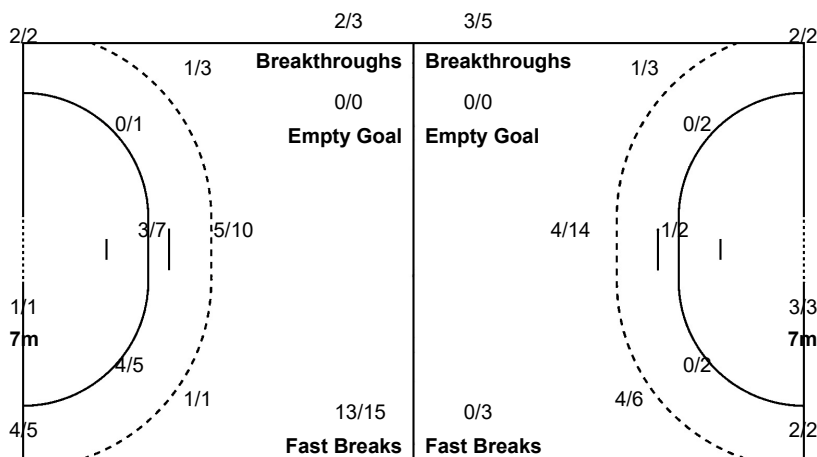

24th Women's World Championship 2019 Japan

Preliminary Round - Group A

Match Team Statistics

Match No: 21

SLO 20 - 36 NOR

(12 - 13) (8 - 23)

MON 2 DEC 2019

20:30

Aqua Dome Kumamoto

Referees: BONAVENTURA C (FRA) / BONAVENTURA J (FRA)

NOR - Norway

Shots Distribution

Players

Goals / Shots

3 ARNTZEN E	6 LOKE H	7 SKOGRAND S	8 WAADE S	10 OFTEDAL S	11 AUNE M	12 SOLBERG S
0/1	1/1 0/1		1/1			
2/2	3/3			1/2	1/1	
	1-Post		1-Missed 2-Post	2-Missed 1-Post		
13 BRATTSET K	16 PEDERSEN A	17 FAUSKE H	19 HOGDAHL M	20 JACOBSEN M	21 BAKKERUD I	23 HERREM C
0/1			1/1	1/1 1/1 3/3	1/1	1/1
				1/1 1/1 1/1	2/2	1/1
			0/1		2/3	1/1
				1-Missed	1-Post	1-Post
24 SOLBERG S	26 TOMAC M					
1/1	1/1					

Team Goals / Shots

3/3	2/3	4/4
1/2	0/1	4/5
12/13	4/5	6/7

4-Missed 6-Post

Offence

Goalkeepers Saves / Shots

1/4		2/8
4/4	1/2	3/7
1/4		1/4

12 SOLBERG S

1/3		1/5
4/4	1/1	3/7
1/4		1/4

16 PEDERSEN A

0/1		1/2
	0/1	

Legend:	% Efficiency	2Min 2 Minute Suspensions	6m 6 metre Shots	7m 7 metre Shots	9m 9 metre Shots
AS Assists	BC Blue Card	BS Blocked Shots	BT Breakthroughs	FB Fast Breaks	
G/S Goals/Shots	N/A Not Applicable	No. Uniform Number	RC Red Cards	S/S Saves/Shots	
ST Steals	TO Turnover	TP Time Played	Wing Wing Shots	YC Yellow Cards