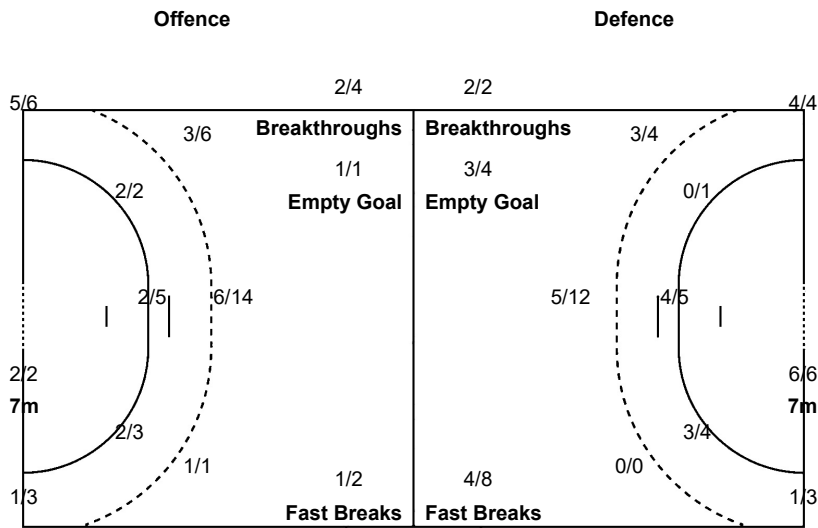

24th Women's World Championship 2019 Japan

Preliminary Round - Group A

Match Team Statistics

Match No: 20

MON 2 DEC 2019

15:00

Aqua Dome Kumamoto

ANG 28 - 35 NED

(12 - 17) (16 - 18)

Referees: BELKHIRI Y (ALG) / HAMIDI S (ALG)

ANG - Angola

Shots Distribution

Players

Goals / Shots

1 PINTO A	4 JOAO R	6 SILVA V	8 PAULO H	9 BERNARDO N	10 KASSOMA A	12 SOUSA H
					1/1	
			2/2	0/1		
			2/3 0/1 1/1		0/1	
		1-Missed			1-Missed 1-Post	
13 da SILVA I	15 CARLOS A	16 ALMEIDA T	17 DOMBAXI W	21 CAZANGA M	23 MACHADO J	25 VENANCIO L
					1/1	
1/1	3/4 0/1 0/1				1/2	1/1
1/1	4/5 1/2				1/1	1/1
	2-Post		1-Blocked 1-Missed			
31 SANTOS J	90 GUIALO I					
	1/1 3/3					
1/1 1/1	0/2					
1-Missed	1-Blocked					

Team Goals / Shots		
2/2	1/1	5/5
5/7	0/1	2/4
9/12	0/3	4/5
4-Missed	3-Post	2-Blocked

Goalkeepers Saves / Shots		
1/6	1/2	0/5
1/8	1/3	0/1
0/3	2/4	2/11

1 PINTO A		

12 SOUSA H		
0/3	0/1	0/1
1/4	0/1	0/1
	1/2	1/6

16 ALMEIDA T		
1/3	1/1	0/3
0/4	1/1	
0/3	1/2	1/5