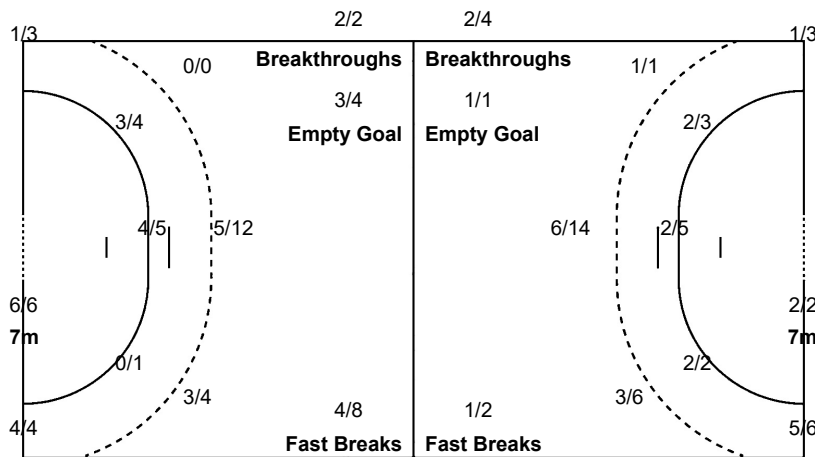

24th Women's World Championship 2019 Japan

Preliminary Round - Group A

Match Team Statistics

Match No: 20

MON 2 DEC 2019

15:00

Aqua Dome Kumamoto

ANG 28 - 35 NED

(12 - 17) (16 - 18)

Referees: BELKHIRI Y (ALG) / HAMIDI S (ALG)

NED - Netherlands

Shots Distribution

Players

Goals / Shots

5 KRAMER J	6 van der HEIJDEN L	7 BONT D	8 ABBINGH L	9 NUSSER L	10 SNELDER D	12 van WETERING B
1/1	2/2 1/1	0/1	1/2 2/2 1/1	1/1	1/1 0/1 1/1	1/1
	1-Blocked		1-Post 3-Blocked			1-Missed
18 DULFER K	19 FRERIKS M	20 SMITS I	24 SMEETS M	26 MALESTEIN A	30 DUIJNDAM R	33 WESTER T
			1/1 1/1	1/1		1/1
	1-Missed		1/2 1/1	0/1 0/1		
48 HOUSHEER D	79 POLMAN E					
1/1	3/3 1/1	0/1				
1-Blocked	1-Missed	1-Blocked				

Team Goals / Shots

5/6	1/2	5/5
7/8	2/3	1/1
3/3	2/4	9/11
3-Missed	1-Post	6-Blocked

Offence

Defence

Goalkeepers Saves / Shots

0/2	0/1	0/5
2/7	1/1	2/4
3/12	3/3	1/5

30 DUIJNDAM R		
0/1		

33 WESTER T		
0/2	0/1	0/5
2/7	1/1	2/4
3/11	3/3	1/5

Legend:	% Efficiency	2Min 2 Minute Suspensions	6m 6 metre Shots	7m 7 metre Shots	9m 9 metre Shots
AS Assists	BC Blue Card	BS Blocked Shots	BT Breakthroughs	FB Fast Breaks	
G/S Goals/Shots	N/A Not Applicable	No. Uniform Number	RC Red Cards	S/S Saves/Shots	
ST Steals	TO Turnover	TP Time Played	Wing Wing Shots	YC Yellow Cards