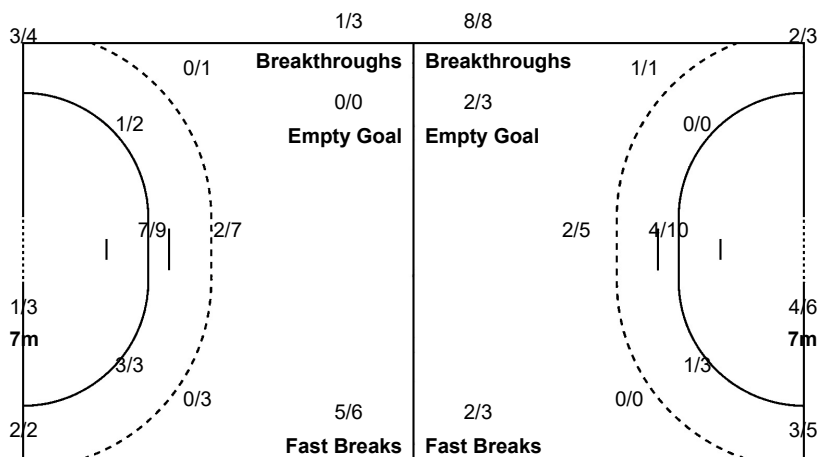

Team Goals / Shots

1/3	1/3	2/3
3/4	0/1	5/6
5/7	1/3	7/8

1-Missed 4-Post

Offence

Defence

Goalkeepers Saves / Shots

0/5		1/3
2/7	1/1	2/2
1/7	2/6	3/10

1 TRIFFA A

		0/1
1/1		
0/2		0/1

16 BIRO B

0/2		1/2
0/3	1/1	2/2
1/5	2/4	3/7

21 KISS E

0/3		
1/3		
	0/1	0/2

Legend:	% Efficiency	2Min 2 Minute Suspensions	6m 6 metre Shots	7m 7 metre Shots	9m 9 metre Shots
AS Assists	BC Blue Card	BS Blocked Shots	BT Breakthroughs	FB Fast Breaks	FS Fast Breaks
G/S Goals/Shots	N/A Not Applicable	No. Uniform Number	RC Red Cards	S/S Saves/Shots	YC Yellow Cards
ST Steals	TO Turnover	TP Time Played	Wing Wing Shots		