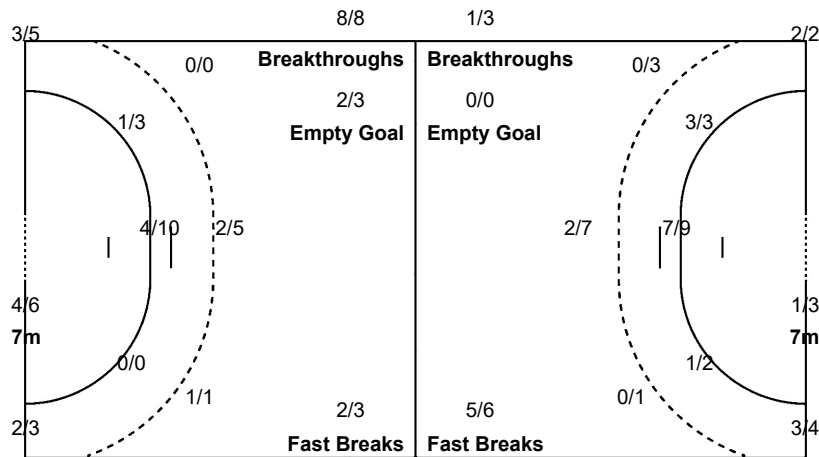

24th Women's World Championship 2019 Japan

Preliminary Round - Group C

Match Team Statistics

Match No: 18

SUN 1 DEC 2019
18:00

Kumamoto Prefectural Gymnasium

ESP 29 - 25 HUN

(18 - 13) (11 - 12)

Referees: CHRISTIANSEN K (DEN) / HANSEN L (DEN)

ESP - Spain

Shots Distribution

Players

Goals / Shots

2 LOPEZ HERRERO M	5 NUNEZ NISTAL M	8 ARDERIUS MARTIN S	10 CESAREO ROMERO E	12 NAVARRO GIMENEZ S	17 GUTIERREZ BERMEJO	18 ECHEVERRIA MARTINE
1/1			0/1		1/1	
2/2					1/1	1/1
						0/1
						1/2

1-Missed

25 PENA ABAURREA N	27 GONZALEZ ORTEGA L	30 LOPEZ JIMENEZ S	34 FERNANDEZ FRAGA A	39 RODRIGUEZ RODRIGUE	44 HERNANDEZ SERRADOR	48 ZOQBI de PAULA D
2/2			1/1			
1/1	0/1	0/1	2/2			
1/1		0/1		0/1	2/2	
	1/1			1/1		1/2

1-Blocked

1-Missed

1-Missed

1-Missed

86 CABRAL BARBOSA A	99 GONZALEZ ALVAREZ M
1/1	
2/3	
1/1	1/1
	0/1
	2/2

1-Missed

Team Goals / Shots

5/5		2/3
5/7	0/1	0/2
6/7	4/6	7/10

5-Missed

1-Blocked

Offence

Defence

Goalkeepers Saves / Shots

2/3	2/3	1/3
1/4	1/1	1/6
2/7	2/3	1/8

12 NAVARRO GIMENEZ S

1/1	2/3	0/2
1/2	1/1	1/4
1/3	1/1	0/3

48 ZOQBI de PAULA D

1/2		1/1
0/2		0/2
1/4	1/2	1/5