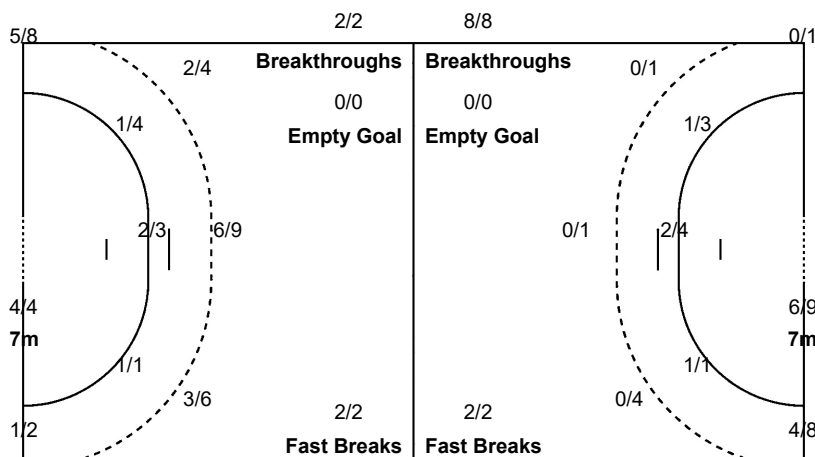

Team Goals / Shots

6/6	2/2	9/10
4/7		2/7
1/3	2/2	3/4
2-Missed	1-Post	1-Blocked

Offence

Defence

Goalkeepers Saves / Shots

0/2		1/2
3/9	0/1	2/4
1/6	0/2	1/6

16 DEDU D		
0/1		1/2
1/5	0/1	0/1
0/3	0/1	1/2

20 DUMANSKA Y		
0/1		
2/4		2/3
0/2	0/1	0/3

Legend:	% Efficiency	2Min 2 Minute Suspensions	6m 6 metre Shots	7m 7 metre Shots	9m 9 metre Shots
AS Assists	BC Blue Card	BS Blocked Shots	BT Breakthroughs	FB Fast Breaks	S/S Saves/Shots
G/S Goals/Shots	N/A Not Applicable	No. Uniform Number	RC Red Cards	Wing Wing Shots	YC Yellow Cards
ST Steals	TO Turnover	TP Time Played			