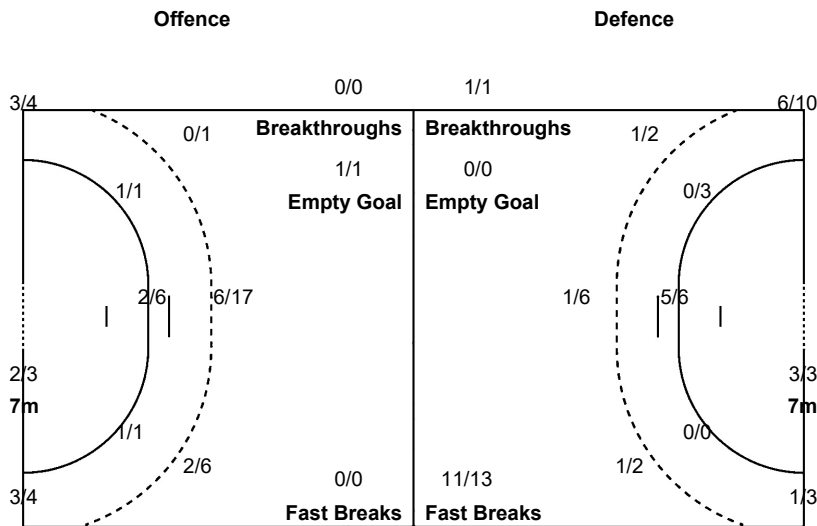

24th Women's World Championship 2019 Japan

Preliminary Round - Group C

Match Team Statistics

Match No: 16

SUN 1 DEC 2019

15:00

Yatsushiro General Gymnasium

KAZ 21 - 30 MNE

(11 - 13) (10 - 17)

Referees: ELSAIED H (EGY) / ELSAIED Y (EGY)

KAZ - Kazakhstan

Shots Distribution

Players

Goals / Shots

1 POILOVA I	3 SITNIKOVA M	4 REJEMETOVA S	5 PIKALOVA M	7 SYZDYKOVA L	8 SITNIKOVA V	9 KHARDINA V
		1/1	1/1		0/1	
			1/1			0/1
		0/1 2/2 1/1		2/2		1/1
			1-Post			1-Missed 2-Blocked

10 BARANOVSKAYA I	12 AITENOVA Z	14 ABDIKHAMIT A	15 ALEXandroVA I	16 DAVYDOVA T	17 SEITKASSYM Z	77 JUMADILOVA T
0/1						
2/2 0/1 0/1			2/2 1/1 1/4			0/1 0/1
			2-Blocked			

96 ABILDA D	99 PUPCHENKOVA M
2/2	
1/2 1/1 0/1	
2-Post	

Team		
Goals / Shots		
1/2		4/5
1/3		1/1
5/7	5/8	4/10
1-Missed	3-Post	4-Blocked

Goalkeepers		
Saves / Shots		
0/2	1/5	0/3
1/7	1/1	0/2
2/10	2/5	3/5

1 POILOVA I		
0/2	1/5	0/2
1/7		0/1
1/7	2/4	3/5

12 AITENOVA Z		
		0/1
	1/1	0/1
1/3	0/1	

16 DAVYDOVA T