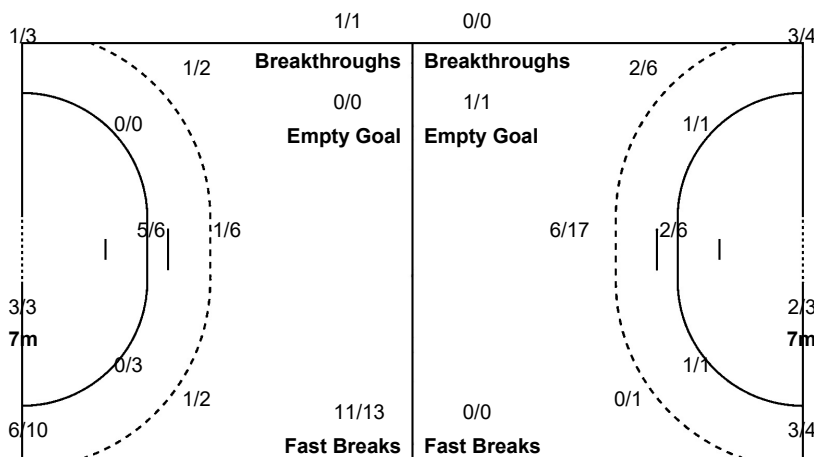

24th Women's World Championship 2019 Japan

Preliminary Round - Group C

Match Team Statistics

Match No: 16

SUN 1 DEC 2019

15:00

Yatsushiro General Gymnasium

KAZ 21 - 30 MNE

(11 - 13) (10 - 17)

Referees: ELSAIED H (EGY) / ELSAIED Y (EGY)

MNE - Montenegro

Shots Distribution

Players

Goals / Shots

4 RADICEVIC J	9 JAUKOVIC D	15 KLIKOVA A	16 NENEZIC L	20 KNEZEVIC N	23 UJKIC D	27 PREMOVIC S
1/1 3/3						1/1
2/3	0/1					
2/2 1/1	3/3 0/1 1/2	0/1		0/1	2/2	
1-Missed						
32 BULATOVIC K	34 BRMOVIC T	43 BATINOVIC M	55 MUGOSA D	66 RAMUSOVIC E	77 MEHMEDOVIC M	80 DESPOTOVIC J
			1/1	1/1	1/1	0/1 1/1
			2/2		1/1 2/2	1/1
			0/1	0/1 1/1		2/2
				1-Missed	1-Missed 1-Post	2-Missed 1-Post
90 RAICEVIC M	96 GRBIC I					
0/1	1/1					
1-Missed	1-Missed					

Team Goals / Shots

2/2	4/5	3/3
6/7	0/1	2/2
8/10	3/5	2/5

7-Missed 2-Post

Offence

Goalkeepers Saves / Shots

1/2	1/5
2/3	0/1
2/7	3/8 6/10

16 NENEZIC L		
1/1		0/1
1/1		0/1
1/2	2/5	1/2

43 BATINOVIC M		
0/1		1/4
1/2		
1/4	1/3	5/8

Legend:	% Efficiency	2Min 2 Minute Suspensions	6m 6 metre Shots	7m 7 metre Shots	9m 9 metre Shots
AS Assists	BC Blue Card	BS Blocked Shots	BT Breakthroughs	FB Fast Breaks	
G/S Goals/Shots	N/A Not Applicable	No. Uniform Number	RC Red Cards	S/S Saves/Shots	
ST Steals	TO Turnover	TP Time Played	Wing Wing Shots	YC Yellow Cards