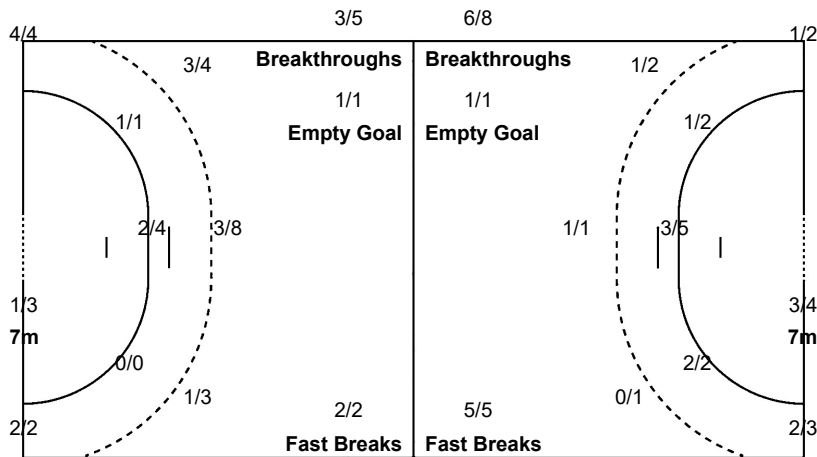

24th Women's World Championship 2019 Japan

Preliminary Round - Group B

Match Team Statistics

Match No: 15

SUN 1 DEC 2019
20:30

KOR 26 - 26 DEN

Kumamoto Prefectural Gymnasium

(13 - 10) (13 - 16)

Referees: ALPAIDZE V (RUS) / BEREZKINA T (RUS)

KOR - Korea

Shots Distribution

Players

Goals / Shots

1 KIM S			2 KIM S			6 CHOI S			7 SHIN E			10 WON S			11 RYU E			13 HAN M			
					1/1						1/1				2/2	0/1	2/2				
			1/1								2/2						1/1				
			2/2												1/1		3/5				
																1-Post	1-Blocked	1-Missed			
16 PARK S			17 SIM H			19 KANG E			20 GWON H			23 LEE M			24 JUNG J			26 KIM S			
						1/1							0/1	1/2							
			1/1	1/2				2/2	0/1			2/2		1/1							
			1-Missed		1-Blocked				1-Blocked	1-Missed											
29 YU S			31 MOON S																		
		1/1																			

Team Goals / Shots

3/3	0/2	5/6
3/3		3/3
4/5	1/2	7/9

3-Missed 1-Post 3-Blocked

Offence

Defence

Goalkeepers Saves / Shots

1/6	0/2	0/1
0/3	0/1	3/7
1/4	1/4	0/4

1 KIM S		
0/1		
0/1		

16 PARK S		
1/5	0/2	0/1
0/3	0/1	3/7
1/3	1/3	0/4