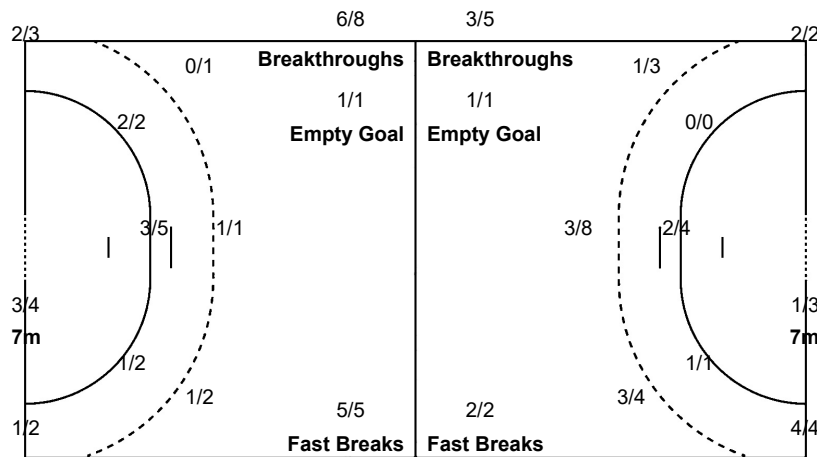

**Team**  
Goals / Shots

5/6	2/2	1/1
3/3	1/1	4/7
3/4	3/4	4/4

3-Missed 1-Post

**Offence**

**Defence**

**Goalkeepers**  
Saves / Shots

0/3	2/2	1/6
0/3		0/3
1/5	1/2	2/9

1 TOFT S

0/1		0/3
0/3		0/1
1/2		1/3

40 REINHARDT A

0/2	2/2	1/3
		0/2
0/3	1/1	1/6

<b>Legend:</b>	<b>%</b> Efficiency	<b>2Min</b> 2 Minute Suspensions	<b>6m</b> 6 metre Shots	<b>7m</b> 7 metre Shots	<b>9m</b> 9 metre Shots
<b>AS</b> Assists	<b>BC</b> Blue Card	<b>BS</b> Blocked Shots	<b>BT</b> Breakthroughs	<b>FB</b> Fast Breaks	<b>S/S</b> Saves/Shots
<b>G/S</b> Goals/Shots	<b>N/A</b> Not Applicable	<b>No.</b> Uniform Number	<b>RC</b> Red Cards	<b>Wing</b> Wing Shots	<b>YC</b> Yellow Cards
<b>ST</b> Steals	<b>TO</b> Turnover	<b>TP</b> Time Played			