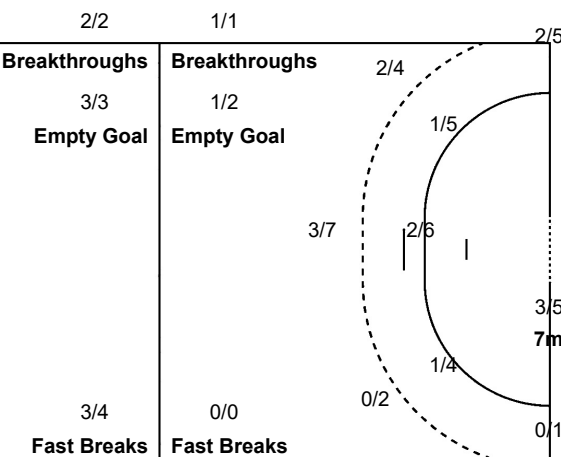

Defence

Goalkeepers Saves / Shots

	1/1	2/6
1/3		1/4
3/6	1/1	5/9

12 NAVARRO GIMENEZ S

	1/1	2/6
1/3		1/4
1/3		2/3

48 ZOQBI de PAULA D

2/3	1/1	3/6

Legend:	% Efficiency	2Min 2 Minute Suspensions	6m 6 metre Shots	7m 7 metre Shots	9m 9 metre Shots
AS Assists	BC Blue Card	BS Blocked Shots	BT Breakthroughs	FB Fast Breaks	
G/S Goals/Shots	N/A Not Applicable	No. Uniform Number	RC Red Cards	S/S Saves/Shots	
ST Steals	TO Turnover	TP Time Played	Wing Wing Shots	YC Yellow Cards