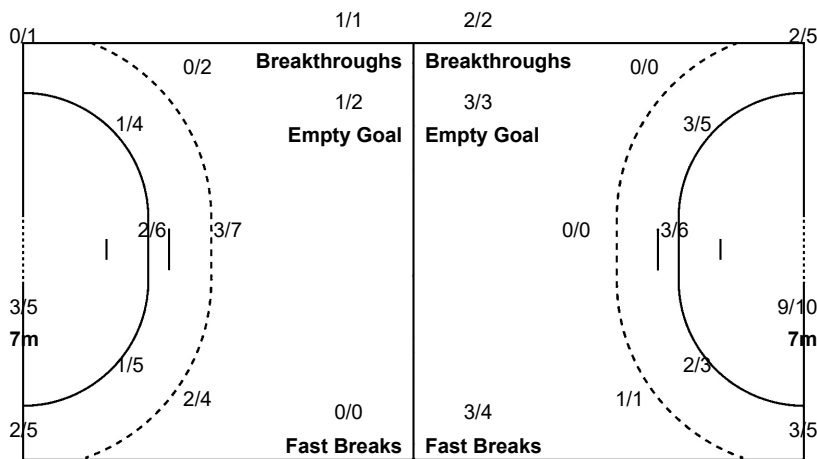

24th Women's World Championship 2019 Japan

Preliminary Round - Group C

SAT 30 NOV 2019
18:00

Match No: 12

ROU 16 - 31 ESP
(9 - 16) (7 - 15)

Kumamoto Prefectural Gymnasium

Referees: BONAVENTURA C (FRA) / BONAVENTURA J (FRA)

ROU - Romania

Shots Distribution

Players

Goals / Shots

2 UDRISTIOIU A	4 PRISTAVITA I	8 NEAGU C	9 BACAOANU R	11 PERIANU G	16 DEDU D	20 DUMANSKA Y
0/1	1/1	2/2		1/2		
1-Post	1-Missed	2-Missed 1-Post		3-Missed	1-Blocked	
21 PINTEA C	22 FLORICA E	24 DACHE E	26 POLOCOSER A	27 OSTASE L	30 SERAFICEANU S	31 ZAMFIRESCU M
1/1	0/1		0/1			
1/2	1/2		1/1	2/3		0/1
	1-Blocked					1-Missed
77 IUGANU A	88 VIZITIU P					
1/1						
1/1	0/1					
1-Post						0/1

Team Goals / Shots

	0/1	4/6
2/3		3/4
3/6	0/1	4/9
7-Missed	3-Post	2-Blocked

Offence

Defence

Goalkeepers Saves / Shots

0/4	0/2	0/2
2/5	1/2	1/6
0/7	2/3	1/7

16 DEDU D

0/1	0/1	0/2
		0/2
0/5	2/2	0/2

20 DUMANSKA Y

0/3	0/1	
2/5	1/1	1/4
0/2		1/5