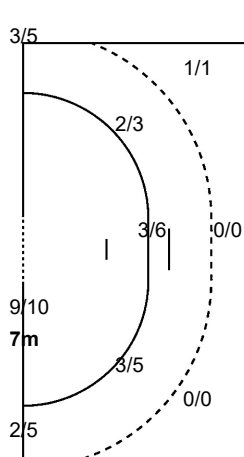

24th Women's World Championship 2019 Japan

Preliminary Round - Group C

SAT 30 NOV 2019
18:00

Match No: 12

ROU 16 - 31 ESP
(9 - 16) (7 - 15)

Kumamoto Prefectural Gymnasium

Referees: BONAVENTURA C (FRA) / BONAVENTURA J (FRA)

ESP - Spain

Shots Distribution

Players

Goals / Shots

2 LOPEZ HERRERO M	5 NUNEZ NISTAL M	8 ARDERIUS MARTIN S	10 CESAREO ROMERO E	12 NAVARRO GIMENEZ S	17 GUTIERREZ BERMEJO	18 ECHEVERRIA MARTINE
1/1					0/1	1/1
	0/1			1/1	1/1	
					3/3	1/1
						1-Post
25 PENA ABAURREA N	27 GONZALEZ ORTEGA L	30 LOPEZ JIMENEZ S	34 FERNANDEZ FRAGA A	39 RODRIGUEZ RODRIGUE	44 HERNANDEZ SERRADOR	48 ZOQBI de PAULA D
1/1			1/1			
			1/1	2/2		
		1/1		1/2	0/1	
			1/1			1/2
3-Post		1-Post				
86 CABRAL BARBOSA A	99 GONZALEZ ALVAREZ M					
1/1	1/1					
	1/1					
1/1						
	2/2					
	1-Missed					

Team Goals / Shots

4/4	2/2	2/2
3/5	1/2	5/6
7/7	1/3	6/7

1-Missed 5-Post

Offence