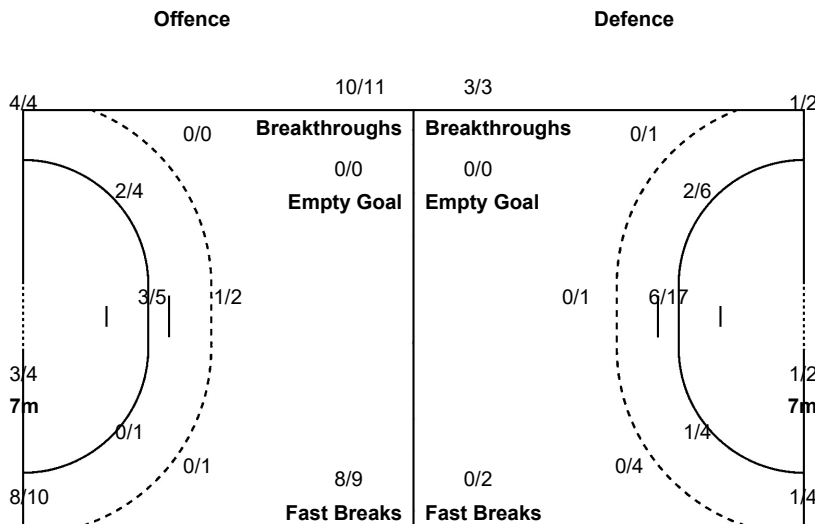

24th Women's World Championship 2019 Japan

Preliminary Round - Group C

SAT 30 NOV 2019
18:00

Match No: 11

HUN 39 - 15 KAZ
(22 - 8) (17 - 7)

Yatsushiro General Gymnasium

Referees: HIZAKI K (JPN) / IKEBUCHI T (JPN)

HUN - Hungary

Shots Distribution

Players

Goals / Shots

1 TRIFFA A	4 TOVIZI P	6 SCHATZL N	8 KOVACSICS A	10 KLUJBER K	16 BIRO B	19 MARTON G
	1/1					3/3
						1/1
		1/1 2/3 1/1				2/2 1/1
			0/1 0/1	2/2 1/1		

21 KISS E	33 KOVACS A	38 VAMOS P	45 HAFRA N	48 FALUVEGI D	66 LUKACS V	68 SZABO L
		1/1		1/1		
		1/2	0/1 0/1 1/1			1/1
		1/1	1/1	1/1	1/1 1/1 2/2	1/1 1/1
	1-Missed				1-Missed	

87 TOMORI Z	96 TOTH G
	1/1 1/1
	1/1 2/2

Team	Goals	Shots
	2/2	7/8
	2/3	0/1
	9/10	3/5
		10/11
	2-Missed	

Goalkeepers	Saves	Shots
	0/1	1/2
	2/4	8/12
	1/5	1/1
		2/5

1 TRIFFA A	Goals	Shots
		1/2
	2/3	1/2
	0/1	1/3

16 BIRO B	Goals	Shots
		5/7
	1/1	

21 KISS E	Goals	Shots
	0/1	
	0/1	2/3
	1/4	1/1