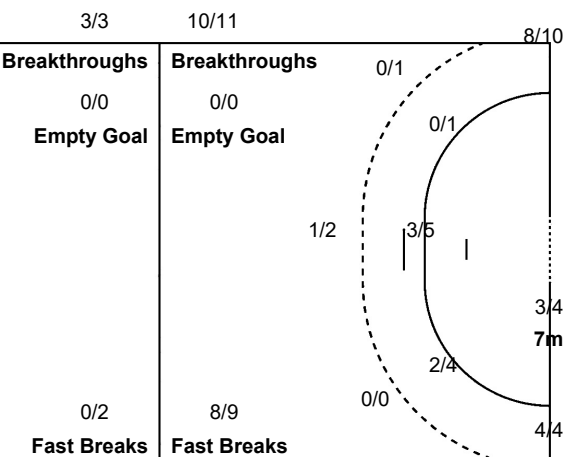

Defence

Goalkeepers Saves / Shots

	0/2	1/8
1/3	1/1	3/9
1/10	2/5	1/11

1 POILOVA I

		1/8
1/2		3/9
0/4	2/5	1/4

12 AITENOVA Z

	0/2	
0/1	1/1	
1/6		0/7

16 DAVYDOVA T

Legend:	% Efficiency	2Min 2 Minute Suspensions	6m 6 metre Shots	7m 7 metre Shots	9m 9 metre Shots
AS Assists	BC Blue Card	BS Blocked Shots	BT Breakthroughs	FB Fast Breaks	
G/S Goals/Shots	N/A Not Applicable	No. Uniform Number	RC Red Cards	S/S Saves/Shots	
ST Steals	TO Turnover	TP Time Played	Wing Wing Shots	YC Yellow Cards