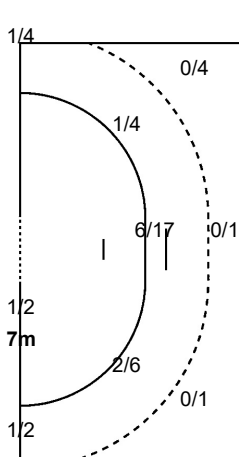

24th Women's World Championship 2019 Japan

Preliminary Round - Group C

SAT 30 NOV 2019
18:00

Match No: 11

HUN 39 - 15 KAZ
(22 - 8) (17 - 7)

Yatsushiro General Gymnasium

Referees: HIZAKI K (JPN) / IKEBUCHI T (JPN)

KAZ - Kazakhstan

Shots Distribution

Players

Goals / Shots

1 POILOVA I	3 SITNIKOVA M	4 REJEMETOVA S	5 PIKALOVA M	7 SYZDYKOVA L	8 SITNIKOVA V	9 KHARDINA V
		1/1				
	1/2	0/2			0/1	1/1
		1-Missed	1-Missed		1-Missed 2-Blocked	1-Blocked
10 BARANOVSKAYA I	12 AITENOVA Z	14 ABDIKHAMIT A	15 ALEXandroVA I	16 DAVYDOVA T	17 SEITKASSYM Z	77 JUMADILOVA T
1/1			0/1			
1/1			1/3			0/1
			1/1			
1-Missed 1-Post			1-Missed 1-Post			1-Missed
96 ABILDA D	99 PUPCHENKOVA M					
1/1						
2/3						
1-Missed 2-Post	1-Blocked	1-Missed				

Team Goals / Shots

	1/1	1/2
2/4		4/12
4/5	0/1	3/5
8-Missed	4-Post	4-Blocked

Offence