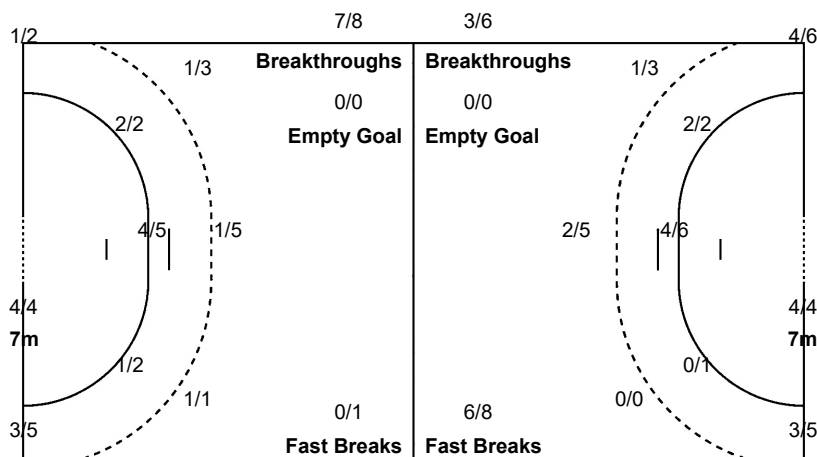

Number of Attacks: 54, Scoring Efficiency: 46%

24th Women's World Championship 2019 Japan

Preliminary Round - Group C

SAT 30 NOV 2019
15:00

Match No: 10

MNE 29 - 25 SEN
(14 - 15) (15 - 10)

Yatsushiro General Gymnasium

Team Goals / Shots

4/4	1/1	2/2
1/2	0/1	2/3
6/9	2/2	7/9
	2-Post	3-Blocked

Offence

Goalkeepers Saves / Shots

2/6	0/2	0/5
0/2	1/1	4/7
2/6	1/1	2/11

12 LO C		

21 SAKO H		
2/6	0/2	0/5
0/2	1/1	4/7
2/6	1/1	2/9

Legend:	% Efficiency	2Min 2 Minute Suspensions	6m 6 metre Shots	7m 7 metre Shots	9m 9 metre Shots
AS Assists	BC Blue Card	BS Blocked Shots	BT Breakthroughs	FB Fast Breaks	
G/S Goals/Shots	N/A Not Applicable	No. Uniform Number	RC Red Cards	S/S Saves/Shots	
ST Steals	TO Turnover	TP Time Played	Wing Wing Shots	YC Yellow Cards	