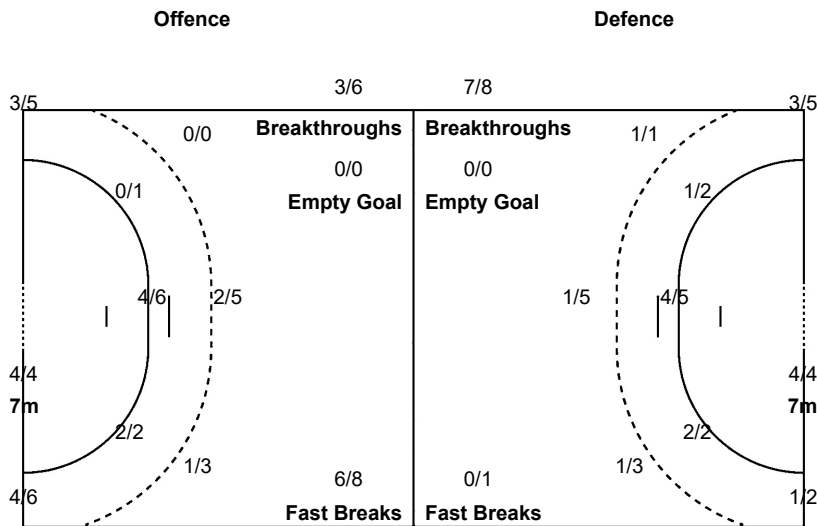

24th Women's World Championship 2019 Japan

Preliminary Round - Group C

SAT 30 NOV 2019
15:00

Match No: 10

MNE 29 - 25 SEN
(14 - 15) (15 - 10)

Yatsushiro General Gymnasium

Referees: KUTTLER T (GER) / MERZ M (GER)

MNE - Montenegro

Shots Distribution

Players

Goals / Shots

4 RADICEVIC J			9 JAUKOVIC D			15 KLIKOVAC A			16 NENEZIC L			20 KNEZEVIC N			23 UJKIC D			27 PREMOVIC S		
2/2	1/1	1/1																		
	0/1				1/1			1/2												
			1/1	0/1	5/6			1/1												
1-Post			1-Missed																	

32 BULATOVIC K			34 BMOVIC T			43 BATINOVIC M			55 MUGOSA D			66 RAMUSOVIC E			77 MEHMEDOVIC M			80 DESPOTOVIC J		
	1/1														1/1		1/1	1/2		2/2
		0/1										1/1		1/1	1/1		0/1			
			0/1		1/1									1/1	1/1		1/2	2/3		
			1-Post									1-Post			1-Post					

90 RAICEVIC M			96 GRBIC I		
0/1					1/1
		0/1			

Team Goals / Shots		
4/6	2/2	5/5
2/2	0/1	3/7
4/6	0/1	9/11
1-Missed 4-Post		

Goalkeepers Saves / Shots		
0/4	0/1	0/2
1/2	1/1	1/3
3/9	0/2	2/9

16 NENEZIC L		
0/3		
1/1	1/1	0/1
0/3		1/4

43 BATINOVIC M		
0/1	0/1	0/2
0/1		1/2
3/6	0/2	1/4