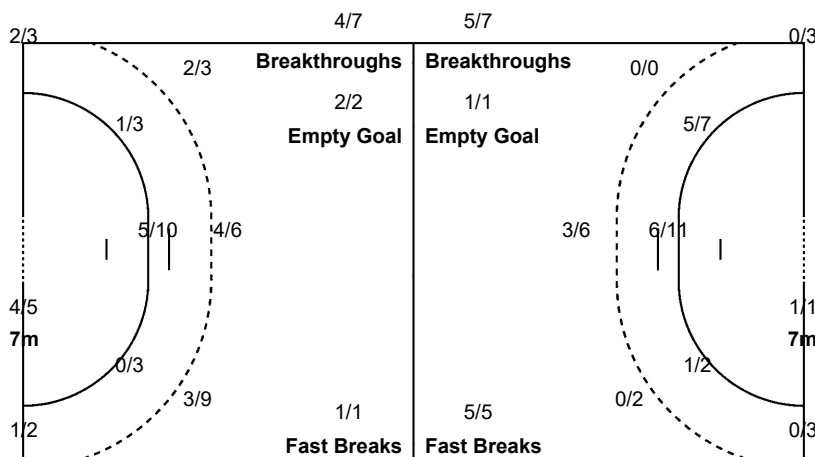

24th Women's World Championship 2019 Japan

Preliminary Round - Group B

SAT 30 NOV 2019
18:00

Match No: 8

FRA 27 - 29 KOR
(13 - 12) (14 - 17)

Yamaga City Overall Gymnasium

Referees: SOSA M (URU) / LEMES C (URU)

KOR - Korea

Shots Distribution

Players

Goals / Shots

1 KIM S	2 KIM S	6 CHOI S	7 SHIN E	10 WON S	11 RYU E	13 HAN M
					1/1	
					2/2	
					5/5	1/1
					2-Missed	2-Blocked
16 PARK S	17 SIM H	19 KANG E	20 GWON H	23 LEE M	24 JUNG J	26 KIM S
				2/2		
		0/1		1/1		
	2/6	1/1	1/1	1/2		
	1-Post	2-Blocked	1-Missed	1-Blocked	3-Missed	1-Blocked
29 YU S	31 MOON S					
2/2						

Team
Goals / Shots

3/3		3/4
3/4	2/2	2/4
11/17	2/2	3/5
6-Missed	1-Post	6-Blocked

Offence

Defence

Goalkeepers
Saves / Shots

0/5	0/1	0/2
	3/4	1/2
5/18		1/5

1 KIM S

16 PARK S

0/5	0/1	0/2
	3/3	1/2
5/18		1/5

Legend:	% Efficiency	2Min 2 Minute Suspensions	6m 6 metre Shots	7m 7 metre Shots	9m 9 metre Shots
AS Assists	BC Blue Card	BS Blocked Shots	BT Breakthroughs	FB Fast Breaks	
G/S Goals/Shots	N/A Not Applicable	No. Uniform Number	RC Red Cards	S/S Saves/Shots	
ST Steals	TO Turnover	TP Time Played	Wing Wing Shots	YC Yellow Cards