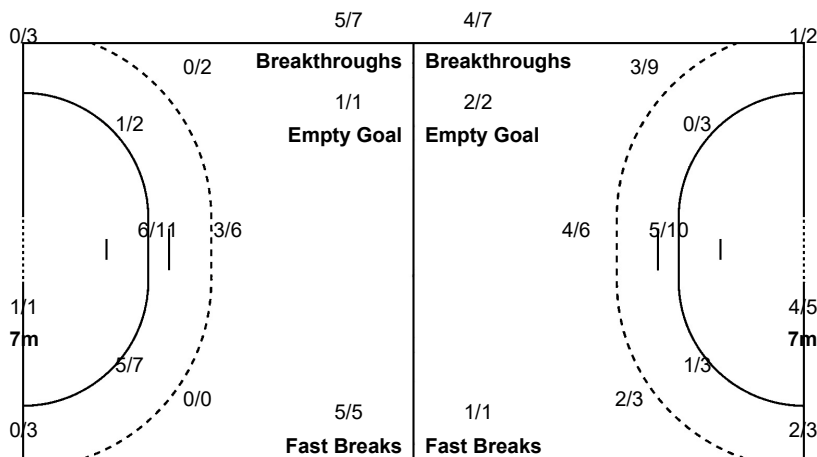

24th Women's World Championship 2019 Japan

Preliminary Round - Group B

SAT 30 NOV 2019
18:00

Match No: 8

FRA 27 - 29 KOR
(13 - 12) (14 - 17)

Yamaga City Overall Gymnasium

Referees: SOSA M (URU) / LEMES C (URU)

FRA - France

Shots Distribution

Players

Goals / Shots

2 NOCANDY M	4 COATANEA P	5 AYGLON SAURINA C	6 BOUQUET C	7 PINEAU A	9 N GOUAN A	10 ZAADI DEUNA G
1/1	1/1		1/1 1/1			1/1
					0/1	1/1
1/1	0/1		1/1		2/2	2/2
	1-Post		1-Missed 1-Post		2-Missed	
12 LEYNAUD A	13 HOUETTE M	19 SERCIEN UGOLIN O	20 FLIPPES L	21 KANOR O	24 EDWIGE B	27 NZE MINKO E
						1/1
	0/1		1/2	2/4	0/1	0/2
	1-Post		1-Missed	1-Missed		2/2
						1/1
						1-Missed 1-Post
64 LACRABERE A	94 GABRIEL C					
1/1						
1/1						
1-Missed						

Team Goals / Shots

5/5	1/1	2/2
	1/4	1/2
13/18		4/5

7-Missed 4-Post

Offence

Defence

Goalkeepers Saves / Shots

0/3		1/4
1/4	0/2	2/4
6/17	0/2	2/5

12 LEYNAUD A

0/3		1/3
1/4	0/1	2/4
6/15	0/2	2/4

94 GABRIEL C

		0/1
0/2		0/1