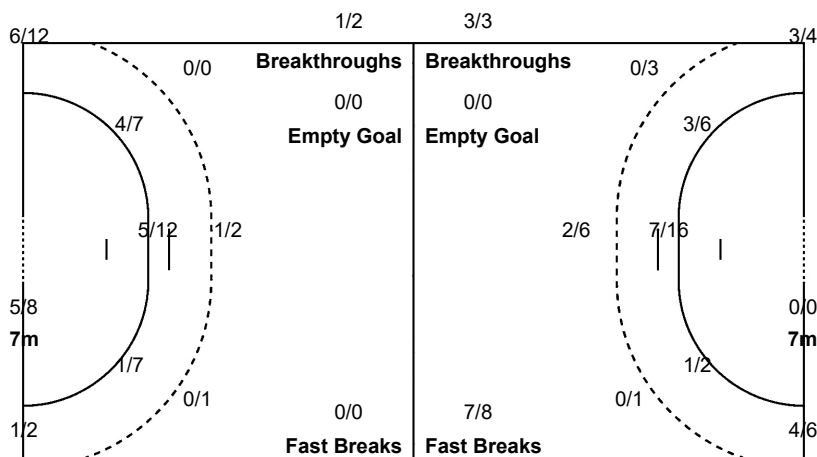

24th Women's World Championship 2019 Japan

Preliminary Round - Group B

SAT 30 NOV 2019
15:00

Match No: 7

GER 30 - 24 BRA
(14 - 11) (16 - 13)

Yamaga City Overall Gymnasium

Referees: GARCIA I (ESP) / MARIN A (ESP)

BRA - Brazil

Shots Distribution

Players

Goals / Shots

2 de PAULA B	3 MARTINEZ A	7 ARAUJO T	9 RODRIGUES BELO A	12 ARENHART B	18 AMORIM TALESKA E	20 ARAUJO L
0/1	1/2	0/1	4/4		2/2	
0/1	1/1	1/1			0/1	
2/4	0/1		0/1		0/1	
1-Post		1-Missed 1-Post	1-Missed 1-Post		1-Post 1-Blocked	

21 de CASTRO A	22 VIEIRA S	24 MENIN I	33 ANASTACIO J	49 MATIELI MACHADO P	81 FACHINELLO D	87 ARRUDA R
2/2						
0/3					0/1	
2/3	1/1	1/1				
1-Missed	1-Missed					

88 COSTA M	96 BOLZAN E SILVA A
1/1	0/1
0/1	

Team Goals / Shots

6/8	1/3	4/5
0/1	0/2	2/5
5/9	1/2	5/9
4-Missed	4-Post	1-Blocked

Offence

Goalkeepers Saves / Shots

1/5	3/7
1/1	0/1
4/10	2/6
3/14	

12 ARENHART B
0/2
1/1
2/6
2/5
2/6
1/10

87 ARRUDA R
1/3
0/1
2/4
1/2
2/4

Legend:	
%	Efficiency
AS	Assists
G/S	Goals/Shots
ST	Steals
2Min	2 Minute Suspensions
BC	Blue Card
N/A	Not Applicable
TO	Turnover
6m	6 metre Shots
BS	Blocked Shots
No.	Uniform Number
TP	Time Played
7m	7 metre Shots
BT	Breakthroughs
RC	Red Cards
Wing	Wing Shots
9m	9 metre Shots
FB	Fast Breaks
S/S	Saves/Shots
YC	Yellow Cards