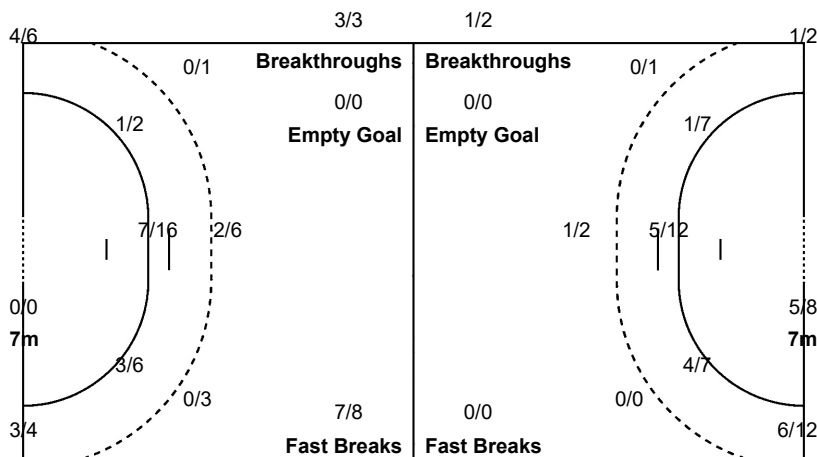

24th Women's World Championship 2019 Japan

Preliminary Round - Group B

SAT 30 NOV 2019
15:00

Match No: 7

GER 30 - 24 BRA
(14 - 11) (16 - 13)

Yamaga City Overall Gymnasium

Referees: GARCIA I (ESP) / MARIN A (ESP)

GER - Germany

Shots Distribution

Players

Goals / Shots

3 BERGER A	4 GRIJSEELS A	7 SCHMELZER M	12 ECKERLE D	13 BEHNKE J	15 NAIDZINAVICIUS K	16 ROCH I
1/1	1/1	1/2				
		1/1				
1/2		1/1		0/1		
1-Missed	2-Post			2/2	1/1	1-Blocked
17 STOLLE A	18 ZSCHOCKE M	20 BOLK E	21 GROßMANN I	22 WEIGEL M	29 LAUENROTH A	30 BEHREND J
2/2						
					1/1	
1/1		0/1	1/1	1/1		
1-Missed	1-Blocked	2-Blocked		0/1	1-Post	
32 MINEVSKAJA E	33 SCHULZE L					
0/1						
1/1	0/1	2/2				
1-Missed						

Team Goals / Shots

4/5		4/7
0/1	1/1	
6/10	4/6	11/14
3-Missed	4-Post	4-Blocked

Offence

Defence

Goalkeepers Saves / Shots

2/8	2/3	1/5
1/1	2/2	3/5
4/9	1/2	4/9

12 ECKERLE D		
2/7	2/2	1/5
1/1	2/2	3/5
4/9	1/2	4/9

16 ROCH I		
0/1	0/1