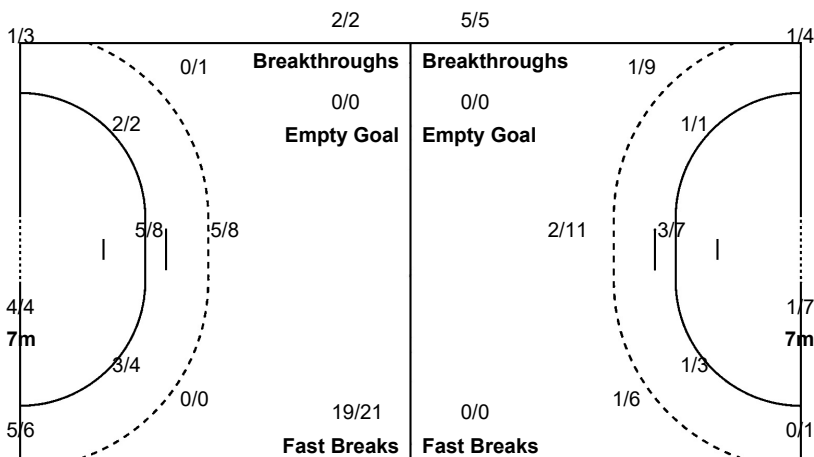

24th Women's World Championship 2019 Japan

Preliminary Round - Group A

SAT 30 NOV 2019

20:30

Aqua Dome Kumamoto

Match No: 6

NOR 47 - 16 CUB

(25 - 9) (22 - 7)

Referees: ELSAIED H (EGY) / ELSAIED Y (EGY)

NOR - Norway

Shots Distribution

Players

Goals / Shots

3 ARNTZEN E	6 LOKE H	7 SKOGRAND S	8 WAADE S	10 OFTEDAL S	12 SOLBERG S	13 BRATTSET K
	2/2 1/1	1/1 1/1	1/1 0/1	2/2 1/1		1/1
	1/1 3/3			1/1		
1/1	1/1		1/1			3/3

2-Missed

16 PEDERSEN A	17 FAUSKE H	19 HOGDAHL M	20 JACOBSEN M	21 BAKKERUD I	23 HERREM C	24 SOLBERG S
					1/1	1/1
		1/1	1/3	1/1 1/1 1/1	1/1 1/1	1/1 0/1
	1/1	1/1		1/1	1/1 1/1 3/3	3/3 1/1 1/2

1-Missed

1-Post

26 TOMAC M

		1/1
1/1		

1-Missed 1-Post

Team
Goals / Shots

5/5	3/3	4/5
5/7	2/2	7/10
12/12	2/2	7/8

4-Missed 2-Post

Offence

Defence

Goalkeepers
Saves / Shots

1/3	2/4	
5/9	1/1	4/5
0/2	0/1	1/5

12 SOLBERG S

1/2	1/2	
3/6	1/1	3/4
0/2		1/4

16 PEDERSEN A

0/1	1/2	
2/3		1/1
	0/1	0/1