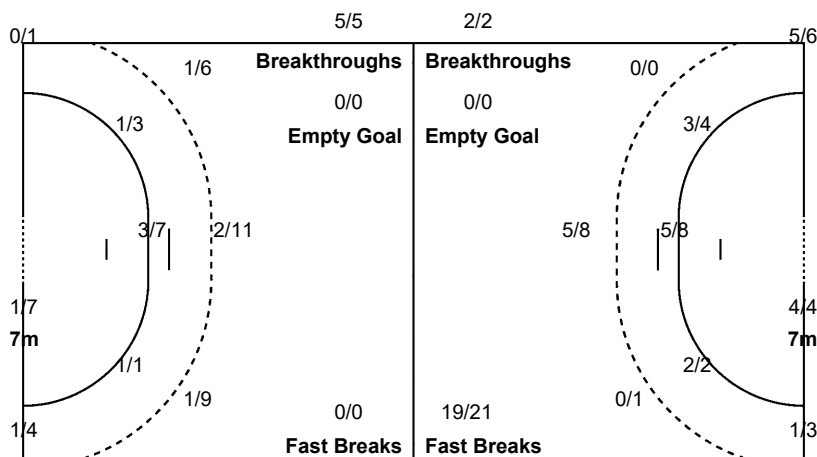

24th Women's World Championship 2019 Japan

Preliminary Round - Group A

Match No: 6

NOR 47 - 16 CUB
(25 - 9) (22 - 7)

SAT 30 NOV 2019
20:30
Aqua Dome Kumamoto

Referees: ELSAIED H (EGY) / ELSAIED Y (EGY)

CUB - Cuba

Shots Distribution

Players

Goals / Shots

1 MORA ARIAS N	4 ROSABAL SALAZAR L	5 ROBERT REINOSO S	8 MARQUEZ HERRERA A	9 LUSSON MIRANDA L	10 REYES GONZALEZ G	11 CAMEJO RODRIGUEZ Y
	1/1		0/1			
	0/1	1/1		0/2	0/1	1/1
					3/4	1/1
	1-Missed 2-Post	4-Blocked 1-Missed 1-Post		1-Missed	3-Blocked	2-Post
12 CEDENO RAMOS I	14 MUSTELIER HERNANDE	16 HERRANZ REYES D	18 TELLEZ DELGADO L	23 RIZO GOMEZ E	24 MARQUEZ JABIQUE N	34 TOLEDO ABREU Y
				1/1	0/2	1/1
				1/1	0/1	1/2
			1/1		0/1	0/1
			1-Missed	2-Blocked	1-Blocked	1-Missed
					1-Blocked	1-Missed 1-Post
55 CESPEDES CHIRINO Y	77 LEAL ARMENTEROS R					
1/1						
1/1	0/1					

Team Goals / Shots

2/3	2/4	
4/9	0/1	1/5
2/2	1/1	4/5

6-Missed 6-Post 11-Blocked

Offence

Goalkeepers Saves / Shots

0/5	0/3	1/5
2/7	0/2	3/10
0/12	0/2	1/8

1 MORA ARIAS N

0/1	0/1	0/1
0/3	0/1	1/3
0/1		0/2

12 CEDENO RAMOS I

0/4	0/2	1/4
2/4	0/1	2/7
0/11	0/2	1/6

16 HERRANZ REYES D

Legend:

%	Efficiency	2Min	2 Minute Suspensions	6m	6 metre Shots	7m	7 metre Shots	9m	9 metre Shots
AS	Assists	BC	Blue Card	BS	Blocked Shots	BT	Breakthroughs	FB	Fast Breaks
G/S	Goals/Shots	N/A	Not Applicable	No.	Uniform Number	RC	Red Cards	S/S	Saves/Shots
ST	Steals	TO	Turnover	TP	Time Played	Wing	Wing Shots	YC	Yellow Cards