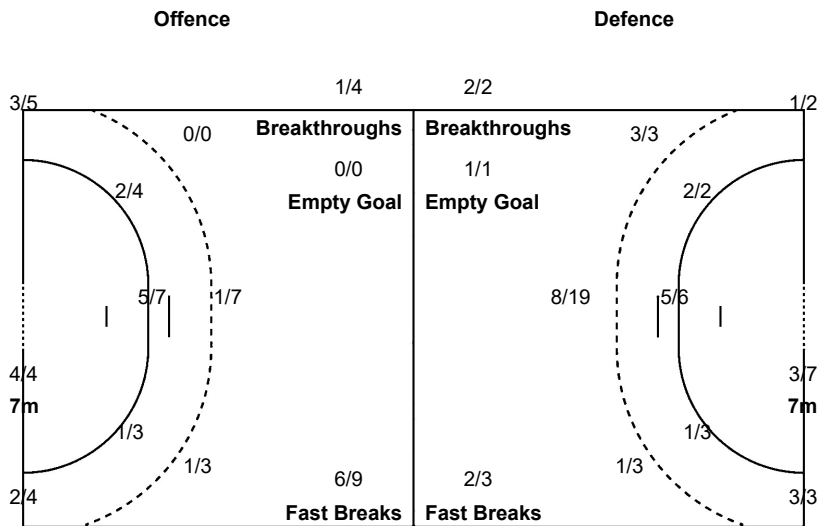

24th Women's World Championship 2019 Japan

Preliminary Round - Group A

SAT 30 NOV 2019

18:00

Aqua Dome Kumamoto

Match No: 5

NED 26 - 32 SLO
(14 - 15) (12 - 17)

Referees: KRICHEN S (TUN) / MAKHLOUF S (TUN)

NED - Netherlands

Shots Distribution

Players

Goals / Shots

5 KRAMER J	6 van der HEIJDEN L	7 BONT D	8 ABBINGH L	9 NUSSER L	10 SNELDER D	12 van WETERING B
1/1	0/1	1/1	3/3	0/1	1/1	1/1
1/1	1/3	1/1	1/1	1/1	1-Post	1-Blocked
	1-Missed	1-Blocked	1-Missed	1-Blocked		1-Missed

18 DULFER K	19 FRERIKS M	24 SMEETS M	26 MALESTEIN A	30 DUIJNDAM R	33 WESTER T	48 HOUSHEER D
0/1	0/1	1/1	1/1			
0/1	1/1	1/1	0/1			
1-Blocked	1-Missed		1/2			

79 POLMAN E
1/2
0/1
0/2
2/3
2/3
1-Missed

Team Goals / Shots		
3/3	1/2	0/1
0/2		0/2
9/12	6/8	7/11
5-Missed	1-Post	3-Blocked

Goalkeepers Saves / Shots		
0/8	1/2	1/9
2/3		3/5
0/5	2/4	0/5

30 DUIJNDAM R		
0/4	1/1	1/4
		3/4
0/3	0/1	0/3

33 WESTER T		
0/4	0/1	0/5
2/3		0/1
0/2	2/3	0/2