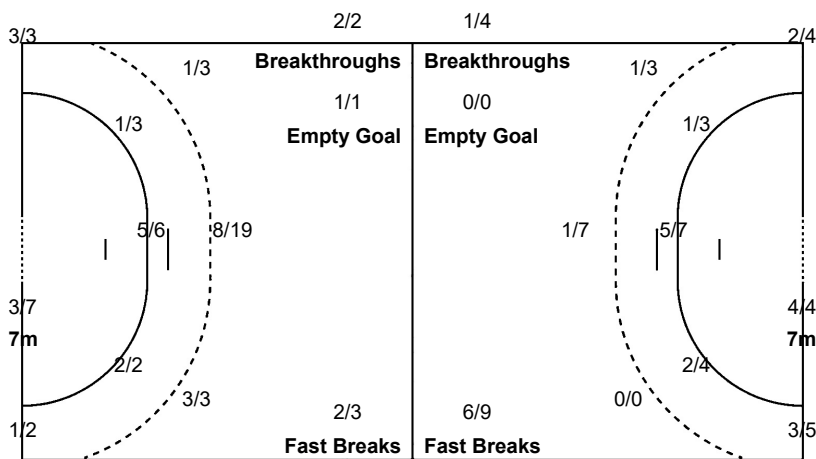

24th Women's World Championship 2019 Japan

Preliminary Round - Group A

SAT 30 NOV 2019
18:00

Match No: 5

NED 26 - 32 SLO
(14 - 15) (12 - 17)

Aqua Dome Kumamoto

Referees: KRICHEN S (TUN) / MAKHLOUF S (TUN)

SLO - Slovenia

Shots Distribution

Players

Goals / Shots

1 ZEC B	2 KLEMENCIC V	6 GROS A	9 ZABJEK N	10 STANKO T	11 ABINA A	13 BARIC P
		1/1 1/1 1/1		4/4 0/1 3/4		1/1 2/2
		0/1 0/1		1/1 1/1		1/1
		1/1 3/3	1/1	1/1 2/2		1/1
		3-Missed 2-Post 2-Blocked		2-Post 1-Blocked		1-Missed 1-Post
15 FERFOLJA T	16 VOJNOVIC M	17 LJEPHOJA N	18 ZULIC N	19 PISEK J	21 PANDZIC A	23 VUCKO H
		1/1	1/1 2/2			
			0/1 0/1			
1/1		0/1	1/1 0/1			
			1-Missed			
28 SVETIK M	41 BEGANOVIC A					
1/1	0/1					

Team Goals / Shots

8/8	1/2	8/9
1/3		2/5
5/5	2/4	5/5
5-Missed	5-Post	3-Blocked

Offence

Defence

Goalkeepers Saves / Shots

0/3	1/2	1/1
2/2		2/2
3/12	2/8	4/11

1 ZEC B		
		0/1

16 VOJNOVIC M		

21 PANDZIC A		
0/3	1/2	1/1
2/2		2/2
3/12	2/8	4/10

Legend:	% Efficiency	2Min 2 Minute Suspensions	6m 6 metre Shots	7m 7 metre Shots	9m 9 metre Shots
AS Assists	BC Blue Card	BS Blocked Shots	BT Breakthroughs	FB Fast Breaks	
G/S Goals/Shots	N/A Not Applicable	No. Uniform Number	RC Red Cards	S/S Saves/Shots	
ST Steals	TO Turnover	TP Time Played	Wing Wing Shots	YC Yellow Cards