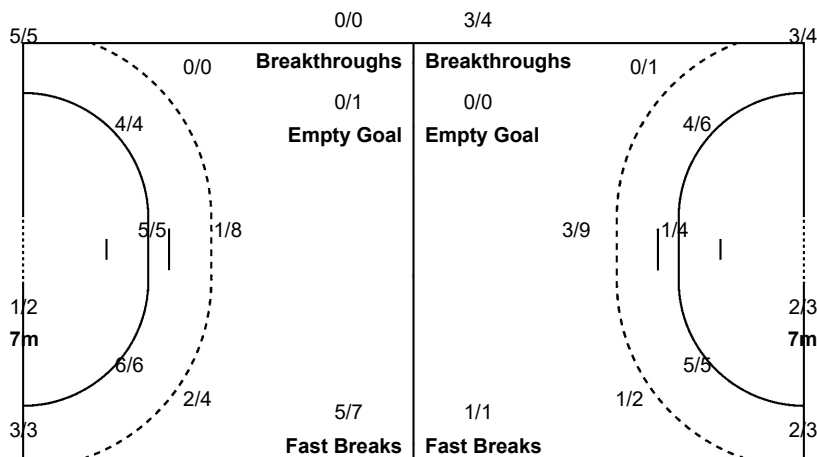

Team Goals / Shots

9/9	2/2	1/1
5/6	0/2	3/3
6/6	1/1	5/6
4-Missed	3-Post	2-Blocked

Offence

Defence

Goalkeepers Saves / Shots

0/2	0/2	1/2
4/9	2/2	2/8
2/6	0/1	0/4

16 RISOVIC J		
		0/1

27 TOMASEVIC K		
0/2	0/2	1/2
3/8	2/2	2/8
2/6		0/3