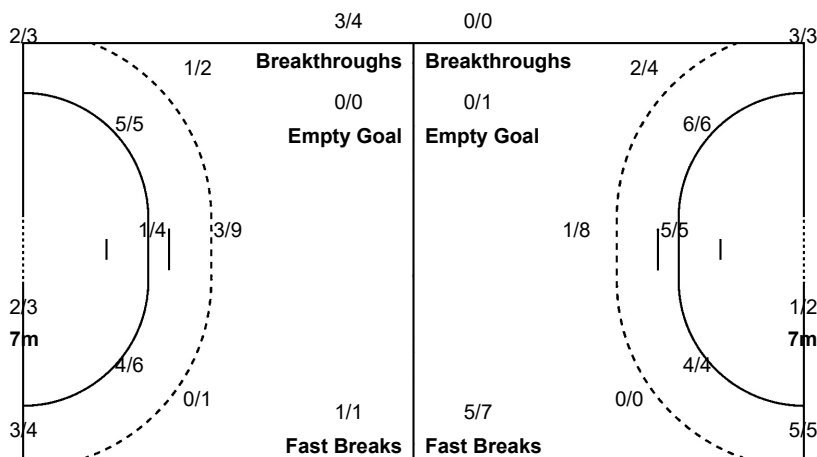

24th Women's World Championship 2019 Japan

Preliminary Round - Group A

SAT 30 NOV 2019
15:00

Match No: 4

SRB 32 - 25 ANG
(16 - 12) (16 - 13)

Aqua Dome Kumamoto

Referees: GARCIA M (ARG) / PAOLANTONI M (ARG)

ANG - Angola

Shots Distribution

Players

Goals / Shots

1 PINTO A	4 JOAO R	6 SILVA V	8 PAULO H	9 BERNARDO N	10 KASSOMA A	12 SOUSA H
					1/1	
		1/1	0/2			1/2
		1/1	1/1	1/1		
					2-Post	
13 da SILVA I	15 CARLOS A	16 ALMEIDA T	17 DOMBAXI W	21 CAZANGA M	23 MACHADO J	25 VENANCIO L
			1/1	1/1	1/1	
	3/4	0/1			1/1	
0/1	1/1			0/1	1/1	0/1
	1-Post		1-Blocked			
31 SANTOS J	90 GUIALO I					
	1/1					0/1
1/1						
	2/3					2/2
	2-Blocked					

Team Goals / Shots

2/2	2/2	1/2
5/9	0/2	6/8
4/6	1/1	4/4
	3-Post	3-Blocked

Offence

Defence

Goalkeepers Saves / Shots

0/9	0/2	0/1
1/6	2/2	0/3
0/6	0/1	1/6

1 PINTO A		

12 SOUSA H		
0/3	0/2	
0/4	1/1	0/3
0/2	0/1	0/2

16 ALMEIDA T		
0/6		0/1
1/2	1/1	
0/4		1/4

Legend:	% Efficiency	2Min 2 Minute Suspensions	6m 6 metre Shots	7m 7 metre Shots	9m 9 metre Shots
AS Assists	BC Blue Card	BS Blocked Shots	BT Breakthroughs	FB Fast Breaks	
G/S Goals/Shots	N/A Not Applicable	No. Uniform Number	RC Red Cards	S/S Saves/Shots	
ST Steals	TO Turnover	TP Time Played	Wing Wing Shots	YC Yellow Cards