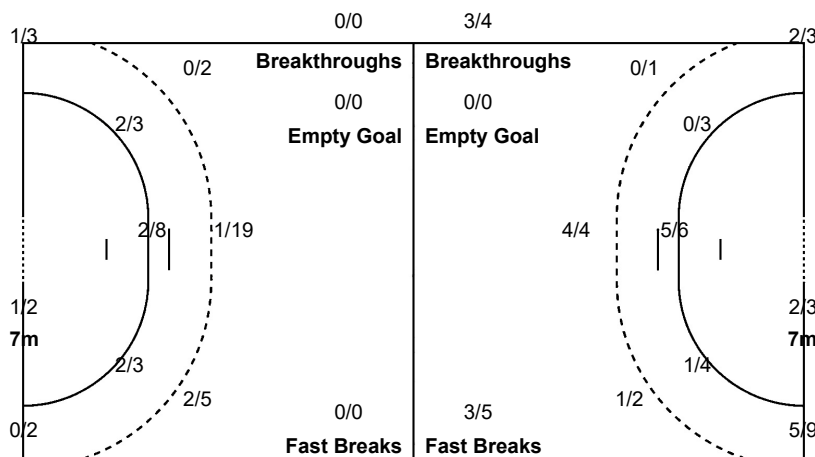

24th Women's World Championship 2019 Japan

Preliminary Round - Group D

SAT 30 NOV 2019
18:00

Match No: 2

RUS 26 - 11 CHN
(13 - 6) (13 - 5)

Park Dome Kumamoto

Referees: LONCAR D (CRO) / LONCAR Z (CRO)

CHN - China

Shots Distribution

Players

Goals / Shots

1 CHANG L 0/0 0/0 0/0	2 YAN QUN L 1/1 0/1 0/1 2-Blocked	3 HAI XIA Z 1/1 0/0 0/0	9 YU TING Z 0/1 0/0 0/0 1-Post 1-Blocked 1-Missed	10 XIU XIU T 0/0 0/0 0/1	11 QING WEN L 0/1 0/0 0/0	14 MENG XUE Z 0/1 0/1 1/2 2-Missed 1-Post 1-Blocked
18 SHUO C 0/1 1/1 2/2 2-Missed 3-Blocked	19 MENG MENG M 0/0 0/0 0/0	21 QING CONG M 0/0 0/0 0/0 1-Post	22 YU ROU Y 0/0 0/0 0/0	28 RU Q 0/1 0/0 1/1	30 LEI Z 0/0 0/0 0/0 1-Missed 1-Post	32 YUAN YUAN Y 0/0 0/0 0/1
34 MENG QING J 0/2 0/1 0/1 1/1 2/2 2-Missed 2-Blocked						

Team Goals / Shots

0/4	1/1
1/3	3/4
1/4	5/7
8-Missed 4-Post	9-Blocked

Offence

Goalkeepers Saves / Shots

0/2	0/3	0/3
5/9	1/1	2/6
1/8	2/4	2/3

1 CHANG L

0/1	0/1
2/5	1/1
1/2	0/1

22 YU ROU Y

0/2	0/2	0/2
3/4	1/1	1/5
0/5	1/2	2/2

Legend:	% Efficiency	2Min 2 Minute Suspensions	6m 6 metre Shots	7m 7 metre Shots	9m 9 metre Shots
AS Assists	BC Blue Card	BS Blocked Shots	BT Breakthroughs	FB Fast Breaks	
G/S Goals/Shots	N/A Not Applicable	No. Uniform Number	RC Red Cards	S/S Saves/Shots	
ST Steals	TO Turnover	TP Time Played	Wing Wing Shots	YC Yellow Cards