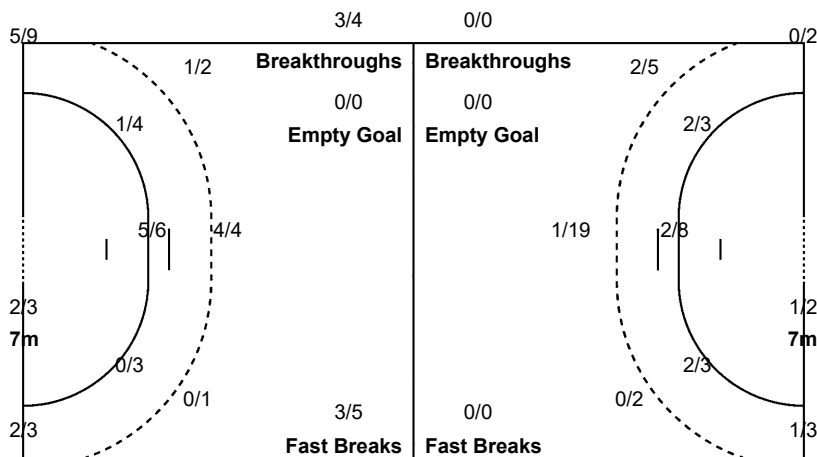

Team Goals / Shots

2/2	3/3	3/3
4/9	0/1	4/6
7/8	2/4	1/3

3-Missed 2-Post

Offence

Defence

Goalkeepers Saves / Shots

	4/4	0/1
2/3	1/1	1/4
3/4	2/2	2/7

1 SEDOYKINA A