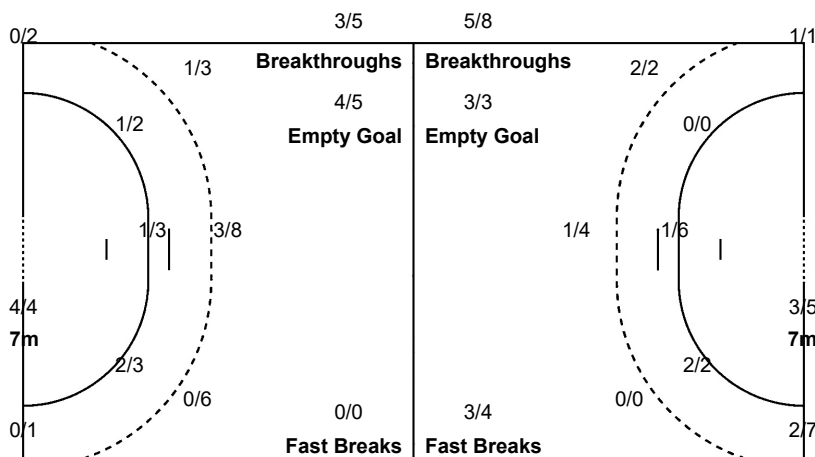

24th Women's World Championship 2019 Japan

Preliminary Round - Group D

SAT 30 NOV 2019

15:00

Park Dome Kumamoto

Match No: 1

JPN 24 - 20 ARG

(14 - 10) (10 - 10)

Referees: NASTASE C (ROU) / STANCU S (ROU)

ARG - Argentina

Shots Distribution

Players

Goals / Shots

1 CARRATU M	4 URBAN MEDEL R	5 PIZZO M	6 GARCIA G	7 CAMPIGLI R	8 BONAZZOLA C	9 MENDOZA L
0/1		0/1 1/1 1/1 1/1	0/1 1/1	0/1 1/1	1/1	0/1 1/1
	2-Missed				1-Missed	1-Post
10 CRIVELLI V	15 MENA A	16 NIÑO L	17 CAVO M	18 SANS M	20 BOLLING J	21 GANDULFO M
0/1	0/1 1/1		2/2 0/1 0/1 0/1 1/2 0/1	1/1 1/1		
1-Missed	1-Missed		1-Missed			
22 KARSTEN E	25 CASASOLA M					
1/1 1/1 1/1 1/1 1/1 2/2						
3-Missed	2-Missed					

Team Goals / Shots

2/2	2/3	1/2
1/5	2/3	1/2
3/5	1/3	7/7

11-Missed 1-Post

Offence

Defence

Goalkeepers Saves / Shots

1/2	1/3	0/2
1/1	1/3	1/1
1/12	1/4	4/7

1 CARRATU M		
1/2	1/3	0/2
1/1	1/3	1/1
1/12	1/4	4/7

16 NIÑO L		

Legend:	% Efficiency	2Min 2 Minute Suspensions	6m 6 metre Shots	7m 7 metre Shots	9m 9 metre Shots
AS Assists	BC Blue Card	BS Blocked Shots	BT Breakthroughs	FB Fast Breaks	S/S Saves/Shots
G/S Goals/Shots	N/A Not Applicable	No. Uniform Number	RC Red Cards	Wing Wing Shots	YC Yellow Cards
ST Steals	TO Turnover	TP Time Played