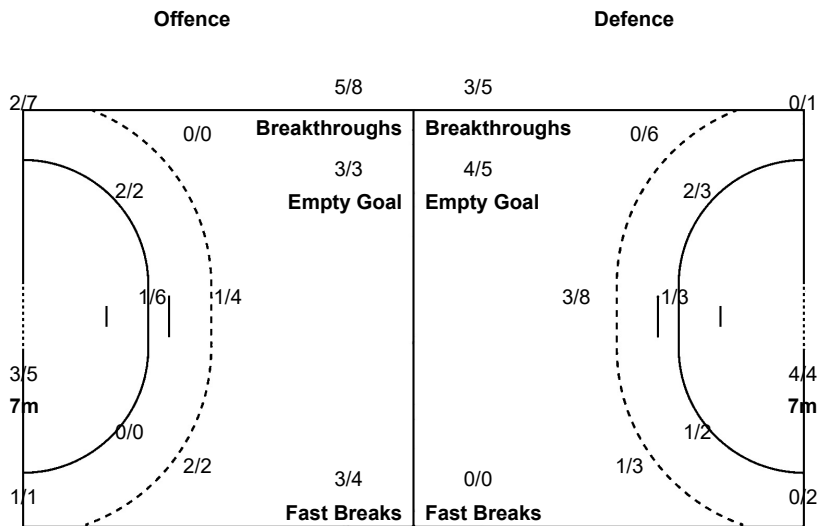

24th Women's World Championship 2019 Japan

Preliminary Round - Group D

SAT 30 NOV 2019

15:00

Park Dome Kumamoto

Match No: 1

JPN 24 - 20 ARG

(14 - 10) (10 - 10)

Referees: NASTASE C (ROU) / STANCU S (ROU)

JPN - Japan

Shots Distribution

Players

Goals / Shots

2 NAGATA M	3 SUNAMI K	4 SUNAMI Y	5 SHIOTA S	7 FUJITA A	13 KATSUREN C	15 TADA H
		0/1 0/1		1/1		
		1/1 0/1		0/1 0/1		
		1-Missed		1-Post		
						1/2
16 MIYAKAWA Y	18 TANABE Y	20 AKIYAMA N	25 OHYAMA M	27 SASAKI H	28 NAGATA S	30 KAMETANI S
	1/1		1/1	1/1 1/1		
	3/3	1/1 1/1	1/2 1/1 1/3	2/2	1/1	1/1
		1-Missed	2-Missed	1-Blocked	1-Missed	
41 KAWATA T	81 ISHITATE M					
0/1						
	2/2 1/1					
	1-Blocked					

Team
Goals / Shots

1/2	2/3	2/2
0/1	2/3	0/1
11/12	3/4	3/7

5-Missed 1-Post 2-Blocked

Goalkeepers
Saves / Shots

0/2	1/3	1/2
4/5	1/3	1/2
2/5	2/3	0/7

16 MIYAKAWA Y

		0/1

30 KAMETANI S

0/2	1/1	1/2
3/3		1/2
2/5	2/3	0/6