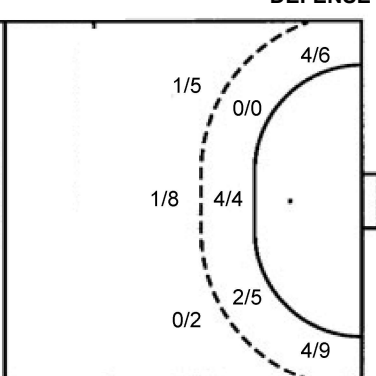

Saves distribution goalkeepers

12 J. Lin

0/2	1/2	
		1/1
0/2	2/2	0/1

18 Y. Fu

3/6		0/2
1/3		2/2
5/13	5/5	1/4

TOTAL

3/8	1/2	0/2
1/3		3/3
5/15	7/7	1/5

Shots by position

ATTACK

7m penalties 5/6
Fastbreak 2/2
Breakthrough 9/13
Long dist. 2/6

DEFENSE

7m penalties 3/4
Fastbreak 1/1
Breakthrough 4/7
Long dist. 0/0

Shooting statistics

Position	Goals	Sav.	Miss.	Post	Blk.	Total	%
Back (9m)	3	4	0	3	1	11	27
Line (6m)	8	4	1	0	0	13	62
Wing	7	3	1	1	0	12	58
7m penalties	5	0	1	0	0	6	83
Fastbreak	2	0	0	0	0	2	100
Breakthrough	9	1	2	1	0	13	69
Total	34	12	5	5	1	57	60