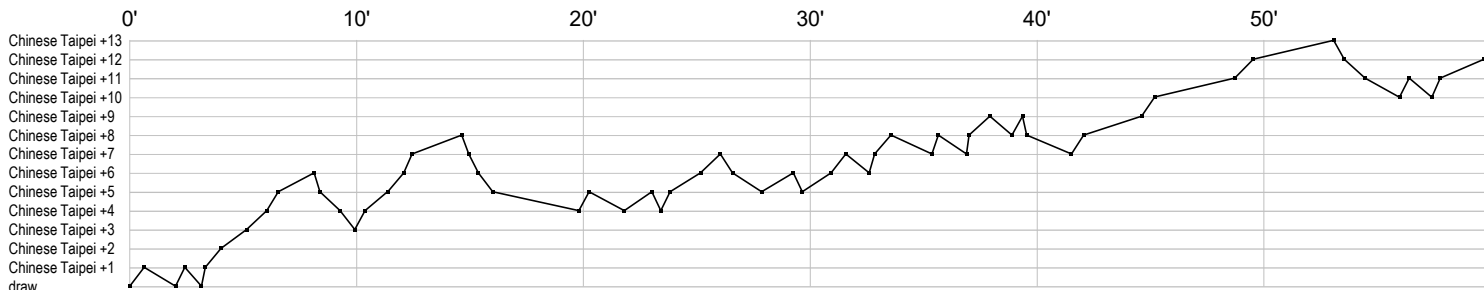

(14 - 19) (10 - 17)

2.7.2026. 14:00

Attendance: 237

Jinzhong University

Gymnasium

Referees: Raul Oyarzun Aylagas (ESP) / Aritz Zaragueta (ESP)

Canada

Chinese Taipei