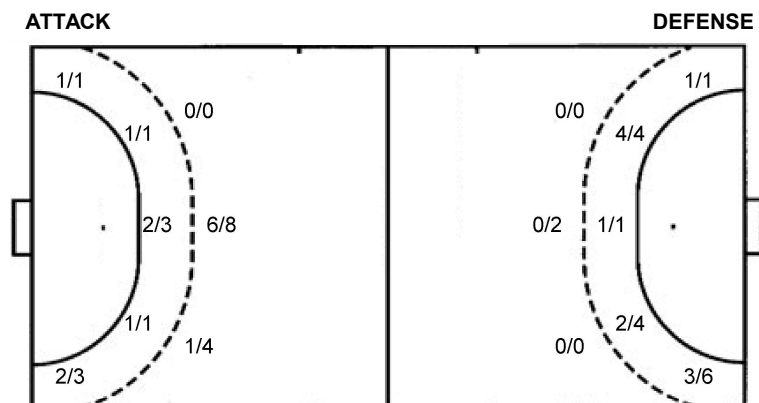

25th IHF Women's Junior World Championship 2026

President's Cup - Group I, 2. round

Match Team Statistics

Match No. 66

India 27 - 28 Paraguay

(15 - 15) (12 - 13)

30.6.2026. 14:00

Attendance: 300

Jinzhong College Gymnasium

Referees: Mohammed Jassim Alsaqer (KSA) / Ali Mohammed Alsuqufi (KSA)

Shot distribution by player

5 P. Mane	6 K. Kanishka	7 S. Swati	8 R. Ridhima	10 G. Garima	11 S. Sujata	13 S. Srivastava
			1/2			
	1/1				1/1	
			1/1		3/4	
					2 block	
14 A. Amrita	19 M. Muskan	24 S. Devi	TOTAL			
0/1			3/4		3/4	
			6/6	0/1	4/4	
	1/1		5/6		6/6	
	1 miss.	2 post 1 miss.	2 post 2 miss. 2 block			

Saves distribution goalkeepers

12 N. Chauhan	15 L. Gahlawat	TOTAL		
		1/4		0/1
		1/2	1/1	1/5
		3/9	0/1	1/10

Shots by position

Shooting statistics

Position	Goals	Sav.	Miss.	Post	Blk.	Total	%
Back (9m)	7	1	0	2	2	12	58
Line (6m)	4	1	0	0	0	5	80
Wing	3	1	0	0	0	4	75
7m penalties	4	1	0	0	0	5	80
Fastbreak	1	0	0	0	0	1	100
Breakthrough	8	0	2	0	0	10	80
Total	27	4	2	2	2	37	73

7m penalties 4/5
Fastbreak 1/1
Breakthrough 8/10
Long dist. 0/0

7m penalties 3/7
Fastbreak 4/5
Breakthrough 10/12
Long dist. 0/0

Jersey number Tot. Total shooting 6m 6m (line) shooting 9m 9m shooting Wng Wing shooting FB Fastbreak sh. 7m 7m penalty sh.
Brk. Breakthrough sh. LD Long distance sh. As. Assists PC Pass clear chance E7 Earned 7m pen. TF Technical faults St. Steals
2m 2m punishments C7. Committed 7m E2 Earned 2m pun. YC. Yellow cards R/B Red/Blue cards Blk. Blocks S Starting Line-up