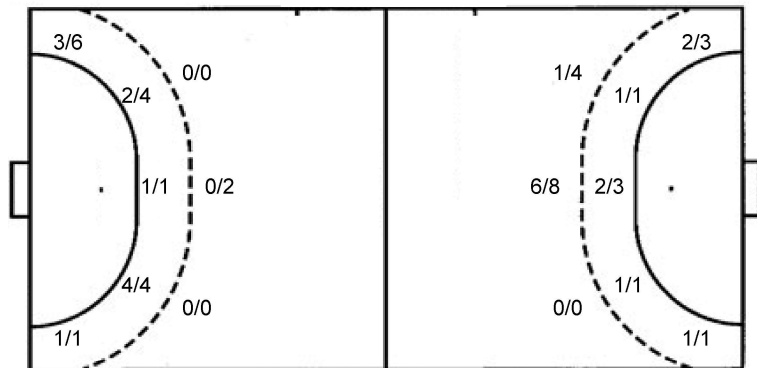

Shots by position

ATTACK

DEFENSE

7m penalties 3/7
Fastbreak 4/5
Breakthrough 10/12
Long dist. 0/0

7m penalties 4/5
Fastbreak 1/1
Breakthrough 8/10
Long dist. 0/0

Shooting statistics

Position	Goals	Sav.	Miss.	Post	Blk.	Total	%
Back (9m)	0	0	1	0	1	2	0
Line (6m)	7	0	0	2	0	9	78
Wing	4	2	1	0	0	7	57
7m penalties	3	3	1	0	0	7	43
Fastbreak	4	1	0	0	0	5	80
Breakthrough	10	2	0	0	0	12	83
Total	28	8	3	2	1	42	67