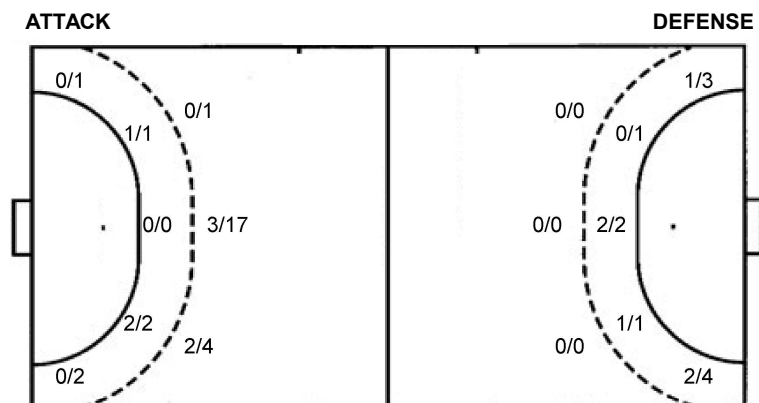

25th IHF Women's Junior World Championship 2026

President's Cup - Group I, 1. round

Match Team Statistics

Match No. 50

Angola 33 - 14 India

(13 - 5) (20 - 9)

29.6.2026. 14:15

Attendance: 50

Jinzhong College Gymnasium

Referees: Mathilde Cournil (FRA) / Loriane Lamour (FRA)

Shot distribution by player

5 P. Mane	6 K. Kanishka	7 S. Swati	8 R. Ridhima	10 G. Garima	11 S. Sujata	13 S. Srivastava
0/1	1/1		0/1		1/1	
	1/1		0/1		0/1	
					0/1	
					1 block	
14 A. Amrita	19 M. Muskan	24 S. Devi	TOTAL			
1/1		2/2	3/3		1/1	
			1/3		2/2	
	0/1	2/2	3/6	0/1	4/6	
	1 post 1 miss. 1 block	1 post 6 miss. 2 block	2 post 7 miss. 4 block			

Saves distribution goalkeepers

12 N. Chauhan	15 L. Gahlawat	TOTAL
0/1	1/5	1/5
	1/4	1/5
	4/12	4/12
0/3	0/2	0/2
	1/8	1/11

Shots by position

7m penalties 2/2
Fastbreak 0/0
Breakthrough 3/4
Long dist. 0/0

7m penalties 4/6
Fastbreak 8/10
Breakthrough 15/17
Long dist. 0/0

Shooting statistics

Position	Goals	Sav.	Miss.	Post	Blk.	Total	%
Back (9m)	5	4	7	2	4	22	23
Line (6m)	3	0	0	0	0	3	100
Wing	0	3	0	0	0	3	0
7m penalties	2	0	0	0	0	2	100
Fastbreak	0	0	0	0	0	0	0
Breakthrough	3	1	0	0	0	4	75
Total	13	8	7	2	4	34	38

Jersey number   Tot. Total shooting   6m 6m (line) shooting   9m 9m shooting   Wng Wing shooting   FB Fastbreak sh.   7m 7m penalty sh.
Brk. Breakthrough sh.   LD Long distance sh.   As. Assists   PC Pass clear chance   E7 Earned 7m pen.   TF Technical faults   St. Steals
2m 2m punishments   C7. Committed 7m   E2 Earned 2m pun.   YC. Yellow cards   R/B Red/Blue cards   Blk. Blocks   S Starting Line-up

Handball statistics and livescore by Toma-soft ltd (www.toma-soft.hr)