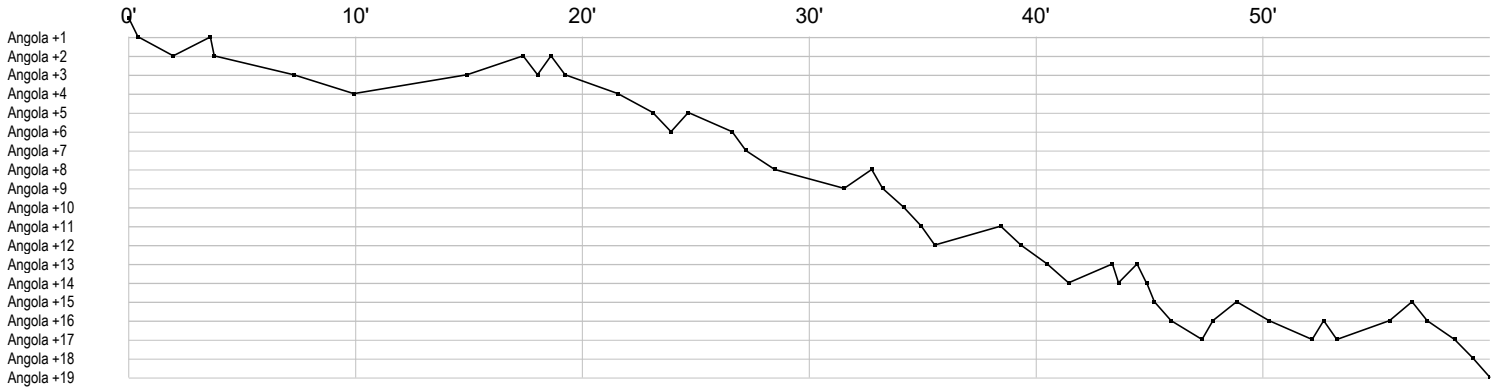

25th IHF Women's Junior World Championship 2026

President's Cup - Group I, 1. round

Match Team Statistics
Match No. 50

Angola 33 - 14 India
(13 - 5) (20 - 9)

29.6.2026. 14:15
Attendance: 50
Jinzhong College Gymnasium

Referees: Mathilde Cournil (FRA) / Loriane Lamour (FRA)

Angola

2 Manuel V	g e g t g	p t t	a	p	2				
3 Lourenço T			b						g
6 Cateco I	t	x	x	g	g g	g	gf g	c g	b 2f a fp
7 Pereira B								t t	b g b
9 Kessongo E			t	g	2				f
10 Paulino P		e			e	2			a g
11 Cassoma G			a			x	ba	t	g rc
12 Neto D	s s r	s	s r r r s s	r					
13 Nunda B	g t		f	e				g	g 99 g g g g a
15 Costa L		f	g	g g t					
20 Anjos A			f	p	t				b p
33 Domingos E						r	a r	r sr	r sr r r tr
77 Ambrosio I	2		f a	e		g t	f		2
90 Lussende C		f g					p x		f g
98 Alfredo M				p g		g			t p t a a

India

5 Mane P				f	t				t	a t
6 Kanishka K			g c				t g			
7 Swati S										
8 Ridhima R	f								f	
10 Garima G					t					
11 Sujata S	f	t	t c b a	f	c c f i	e	g fg		i	
12 Chauhan N	r r r r									
13 Srivastava S										
14 Amrita A									g	
15 Gahlawat L		s r s s	r r	r s r r	r r r	r r r s r r	sr	r r s r r r r r	r r r r r r r	
19 Muskan M	cy	f	f	p	i	t	f	f i i	t	g g t
24 Devi S	p g b f	ff	f g f g	f t t g p t		g f t		t i e t t g p	f f g t f	

In game	g Goal scored	f Missed shot	a Assist	t Technical faults	b Steal
2 2min suspension	e Earned 7m	c Committed 7m	y Yellow card	r Red Card	k Blue card
i Earned 2min.	x Block	4 4min suspension	p Pass for clear chance	s Saved shot	r Received goal