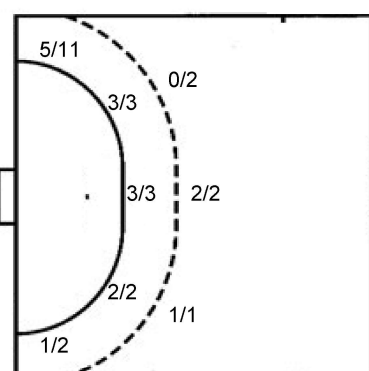

		1/2
0/1		1/1
1/3		0/2

33 Y. Louhichi

		0/1
1/3		0/1
1/4	0/1	

76 A. Boudhaouia

	1/1	
	1/1	
1/1	3/3	0/2

TOTAL

	1/1	1/3
1/4	1/1	1/2
3/8	3/4	0/4

Shots by position

ATTACK

7m penalties	4/6
Fastbreak	2/2
Breakthrough	7/9
Long dist.	0/2

DEFENSE

7m penalties	1/2
Fastbreak	1/5
Breakthrough	5/10
Long dist.	1/1

Shooting statistics

Position	Goals	Sav.	Miss.	Post	Blk.	Total	%
Back (9m)	3	0	2	0	0	5	60
Line (6m)	8	0	0	0	0	8	100
Wing	6	3	2	2	0	13	46
7m penalties	4	1	1	0	0	6	67
Fastbreak	2	0	0	0	0	2	100
Breakthrough	7	1	1	0	0	9	78
Total	30	5	6	2	0	43	70