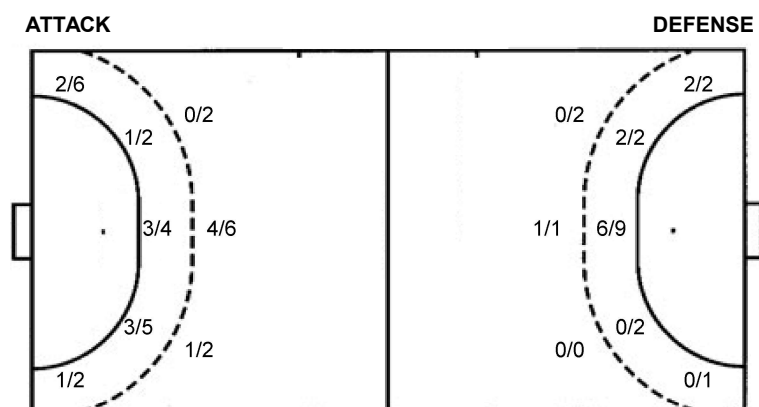

25th IHF Women's Junior World Championship 2026

Preliminary Round - Group D, 3. round

Match Team Statistics

Match No. 40

Spain 32 - 20 Korea

(17 - 9) (15 - 11)

27.6.2026. 14:00

Attendance: 550

Zhongdu Campus

Gymnasium

Referees: Maali Alenezi (KUW) / Dalal Alnaseem (KUW)

Shot distribution by player

2 Y. Shin 1/1 lob	9 J. Kim 1 miss.	10 H. Park	13 A. Lee 2 miss.	17 A. Suh	19 E. Jang	20 Y. Lee
21 B. Kim	23 B. Kim	29 H. Ku	30 C. Park 1 post 1/1 lob	31 H. Choi 1 post	33 B. Yoon	TOTAL 2 post 3 miss. 2/2 lob

Saves distribution goalkeepers

16 D. Kim	22 Y. Hong	77 C. Go	TOTAL

Shots by position

7m penalties 2/5
Fastbreak 0/2
Breakthrough 3/9
Long dist. 0/0

7m penalties 4/5
Fastbreak 3/6
Breakthrough 14/19
Long dist. 0/0

Shooting statistics

Position	Goals	Sav.	Miss.	Post	Blk.	Total	%
Back (9m)	5	5	0	0	0	10	50
Line (6m)	7	3	0	1	0	11	64
Wing	3	4	1	0	0	8	38
7m penalties	2	1	1	1	0	5	40
Fastbreak	0	2	0	0	0	2	0
Breakthrough	3	5	1	0	0	9	33
Total	20	20	3	2	0	45	44

Jersey number Tot. Total shooting 6m 6m (line) shooting 9m 9m shooting Wng Wing shooting FB Fastbreak sh. 7m 7m penalty sh.
Brk. Breakthrough sh. LD Long distance sh. As. Assists PC Pass clear chance E7 Earned 7m pen. TF Technical faults St. Steals
2m 2m punishments C7. Committed 7m E2 Earned 2m pun. YC. Yellow cards R/B Red/Blue cards Blk. Blocks S Starting Line-up