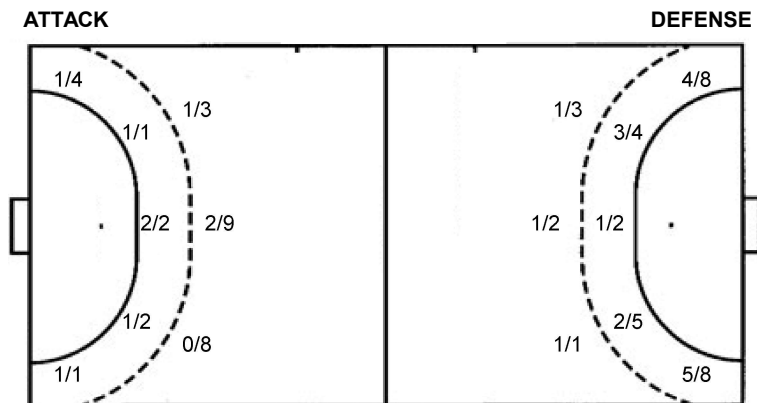

25th IHF Women's Junior World Championship 2026

Preliminary Round - Group C, 3. round

Match Team Statistics
Match No. 37

Brazil 39 - 16 Canada
(18 - 9) (21 - 7)

27.6.2026. 16:15
Attendance: 600
Zhongdu Campus
Gymnasium

Referees: Moustafa Abdelkarim (EGY) / Ahmed Shawky Kedis (EGY)

Shot distribution by player

4 M. Reid 0/1 0/1	5 O. Chagnon 0/1 0/1 1/1	6 A. Reny	7 A. Leclair 0/1 1 block	8 D. Blais 2 miss. 1/1	9 G. Landry	14 F. Boisclair 1/1 0/1 0/1 0/1 1 block
19 C. Halus-Udrea 1/2 0/2 0/2 1 miss.	21 H. English 1/1	22 M. Lemaire 2/2 3/3 2 miss.	26 C. Fournier 1/1 2/2	36 P. Botarel 0/1 0/1 0/1 1/2 1/1 1 miss.	37 K. Vrdoljak 0/1 1/1	TOTAL 1/2 1/3 0/1 0/2 0/2 2/7 5/7 4/5 3/5 6 miss. 2 block

Saves distribution goalkeepers

13 A. Bouly 0/2 1/1 2/4 1/2 0/4 1/2 0/1	16 A. Florescu 0/2 2/3 0/8 1/1 0/2 0/2 1/3 1/4	33 R. Roy 0/1 1/4 1/2 1/1 1/2 0/2	TOTAL 0/5 3/4 3/16 3/5 1/1 0/2 1/8 2/5 1/7

Shots by position

7m penalties 4/4
Fastbreak 1/3
Breakthrough 1/4
Long dist. 1/1

7m penalties 1/1
Fastbreak 7/8
Breakthrough 13/20
Long dist. 0/0

Shooting statistics

Position	Goals	Sav.	Miss.	Post	Blk.	Total	%
Back (9m)	3	12	3	0	2	20	15
Line (6m)	4	1	0	0	0	5	80
Wing	2	2	1	0	0	5	40
7m penalties	4	0	0	0	0	4	100
Fastbreak	1	2	0	0	0	3	33
Breakthrough	1	1	2	0	0	4	25
Total	15	18	6	0	2	41	37

Jersey number Tot. Total shooting 6m 6m (line) shooting 9m 9m shooting Wng Wing shooting FB Fastbreak sh. 7m 7m penalty sh.
Brk. Breakthrough sh. LD Long distance sh. As. Assists PC Pass clear chance E7 Earned 7m pen. TF Technical faults St. Steals
2m 2m punishments C7. Committed 7m E2 Earned 2m pun. YC. Yellow cards R/B Red/Blue cards Blk. Blocks S Starting Line-up