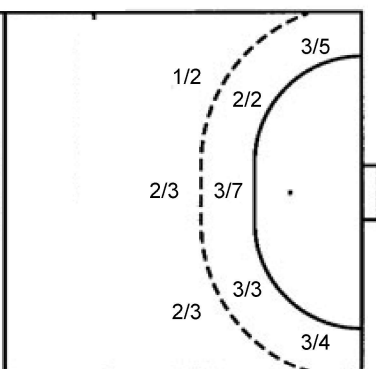

DEFENSE

7m penalties 2/4
Fastbreak 4/4
Breakthrough 5/11
Long dist. 0/0

Shooting statistics

Position	Goals	Sav.	Miss.	Post	Blk.	Total	%
Back (9m)	3	2	0	1	2	8	38
Line (6m)	5	2	0	0	0	7	71
Wing	4	1	0	0	0	5	80
7m penalties	10	1	1	0	0	12	83
Fastbreak	1	0	0	0	0	1	100
Breakthrough	4	2	0	0	0	6	67
Total	27	8	1	1	2	39	69

Jersey number Tot. Total shooting 6m 6m (line) shooting 9m 9m shooting Wng Wing shooting FB Fastbreak sh. 7m 7m penalty sh.
Brk. Breakthrough sh. LD Long distance sh. As. Assists PC Pass clear chance E7 Earned 7m pen. TF Technical faults St. Steals
2m 2m punishments C7. Committed 7m E2 Earned 2m pun. YC. Yellow cards R/B Red/Blue cards Blk. Blocks S Starting Line-up

Handball statistics and livescore by Toma-soft ltd (www.toma-soft.hr)