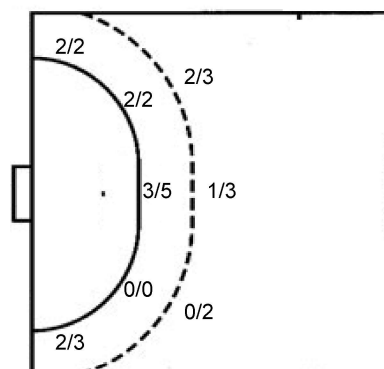

25th IHF Women's Junior World Championship 2026

Preliminary Round - Group A, 3. round

Match Team Statistics

Match No. 34

France 31 - 27 Egypt

(12 - 14) (19 - 13)

27.6.2026. 18:30

Attendance: 800

Jinzhong College Gymnasium

Referees: Ismailj Metalari (MKD) / Nenad Nikolovski (MKD)

Shot distribution by player

4 J. Yasser Hussien
1/1
0/1
1/1 lob

5 B. Ahmed Abdelmoezz
3/4
1/1
1 miss.

9 S. Elsheref
2/2
1 post

10 M. Ashraf Abdelnaser
0/1
1 block

21 S. Essam Abouelazaiem

23 J. Mahmoud Eisa
1/1
0/1
1/2

30 R. Ahmed

39 J. Tamer Abdallah

55 M. Khames Mohamed
1/1

68 N. Tamer Ataweya
1/2

70 R. Mohamed Abdelsalam
1/1
1/2
1/1

80 A. Said Fayed

88 S. Mahmoud Deabes
1/1

99 J. Waled Ghonim
0/1
2/2
3/3
5/5
1 block 1/1 lob

TOTAL

0/1	5/5
0/1	0/1
13/17	7/8

1 post 1 miss. 2 block 2/2 lob

Saves distribution goalkeepers

1 J. Salama
1/1
0/1
0/4

98 G. Sayed		
3/8	1/4	
3/4	0/1	1/2
2/7	2/10	

TOTAL		
3/8	2/5	
3/4	0/1	1/2
2/8	2/14	

Shots by position

ATTACK

7m penalties 10/12
Fastbreak 1/1
Breakthrough 4/6
Long dist. 0/0