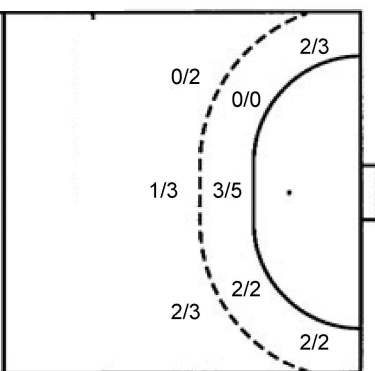

DEFENSE

7m penalties 10/12
Fastbreak 1/1
Breakthrough 4/6
Long dist. 0/0

Shooting statistics

Position	Goals	Sav.	Miss.	Post	Blk.	Total	%
Back (9m)	5	1	1	1	0	8	63
Line (6m)	8	3	1	0	0	12	67
Wing	6	3	0	0	0	9	67
7m penalties	2	1	1	0	0	4	50
Fastbreak	4	0	0	0	0	4	100
Breakthrough	5	5	1	0	0	11	45
Total	30	13	4	1	0	48	63

Jersey number Tot. Total shooting 6m 6m (line) shooting 9m 9m shooting Wng Wing shooting FB Fastbreak sh. 7m 7m penalty sh.
Brk. Breakthrough sh. LD Long distance sh. As. Assists PC Pass clear chance E7 Earned 7m pen. TF Technical faults St. Steals
2m 2m punishments C7. Committed 7m E2 Earned 2m pun. YC. Yellow cards R/B Red/Blue cards Blk. Blocks S Starting Line-up

Handball statistics and livescore by Toma-soft ltd (www.toma-soft.hr)