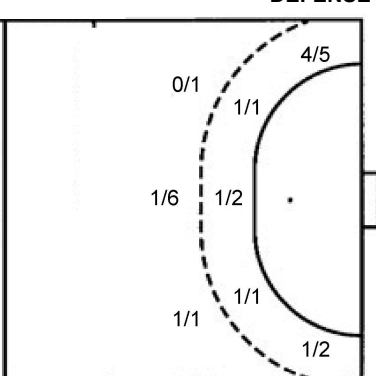

45 B. Yılmaz

	1/1	1/3
5/6	2/2	0/2
1/8	0/5	1/4

TOTAL

1/2	1/1	2/5
6/7	2/2	0/4
3/11	1/7	1/9

Shots by position

ATTACK

7m penalties	1/1
Fastbreak	1/1
Breakthrough	4/9
Long dist.	1/2

DEFENSE

7m penalties	4/6
Fastbreak	4/5
Breakthrough	13/25
Long dist.	2/3

Shooting statistics

Position	Goals	Sav.	Miss.	Post	Blk.	Total	%
Back (9m)	5	4	4	4	1	18	28
Line (6m)	6	2	0	0	1	9	67
Wing	1	0	0	2	0	3	33
7m penalties	1	0	0	0	0	1	100
Fastbreak	1	0	0	0	0	1	100
Breakthrough	4	3	2	0	0	9	44
Total	18	9	6	6	2	41	44