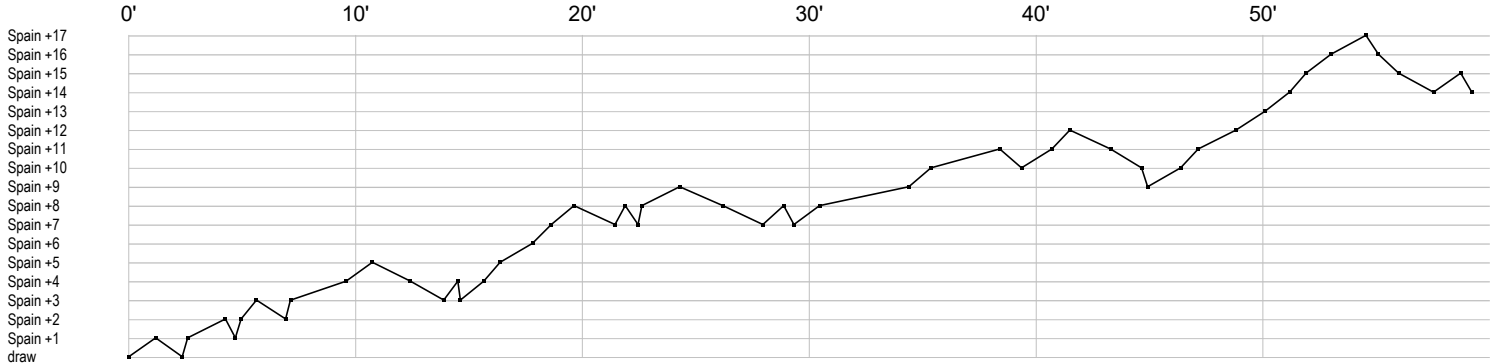

25th IHF Women's Junior World Championship 2026

Preliminary Round - Group D, 2. round

Match Team Statistics
Match No. 31

Turkiye 19 - 33 Spain

(11 - 18) (8 - 15)

25.6.2026. 11:45
Attendance: 150
Zhongdu Campus
Gymnasium

Referees: Mohammed Jassim Alsaqer (KSA) / Ali Mohammed Al Suqufi (KSA)