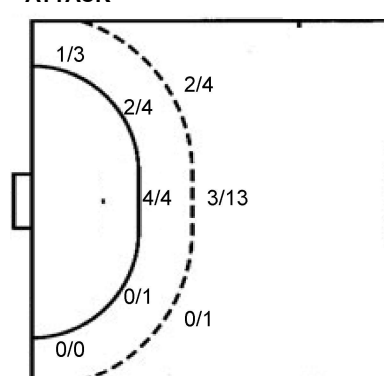

45 B. Yılmaz

	1/1	1/3
5/6	2/2	0/2
1/8	0/5	1/4

TOTAL

1/2	1/1	2/5
6/7	2/2	0/4
3/11	1/7	1/9

Shots by position

ATTACK

7m penalties	1/1
Fastbreak	1/1
Breakthrough	4/9
Long dist.	1/2

DEFENSE

7m penalties	4/6
Fastbreak	4/5
Breakthrough	13/25
Long dist.	2/3

Shooting statistics

Position	Goals	Sav.	Miss.	Post	Blk.	Total	%
Back (9m)	5	4	4	4	1	18	28
Line (6m)	6	2	0	0	1	9	67
Wing	1	0	0	2	0	3	33
7m penalties	1	0	0	0	0	1	100
Fastbreak	1	0	0	0	0	1	100
Breakthrough	4	3	2	0	0	9	44
Total	18	9	6	6	2	41	44