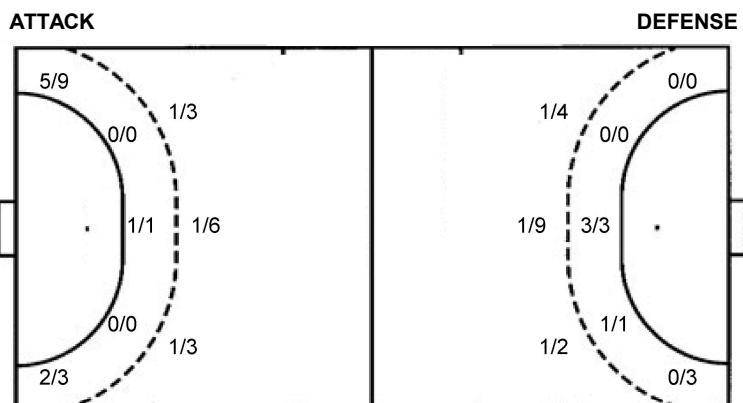

25th IHF Women's Junior World Championship 2026

Preliminary Round - Group B, 2. round

Match Team Statistics

Match No. 28

Serbia 26 - 16 Angola

(12 - 7) (14 - 9)

25.6.2026. 14:00

Attendance: 200

Jinzhong College Gymnasium

Referees: German Araujo (URU) / Nicolas Perdomo (URU)

Shot distribution by player

9 S. Žakula	10 E. Petković	11 M. Nedeljko	13 L. Janković	15 S. Radović	18 T. Janković	19 L. Milosavljević
		2/2		0/1 0/1 0/1		0/1
		1/1		0/1		1/1
	1/1		1/1	1 block		2 block
22 M. Otašević	23 T. Dušić	44 M. Đekić	60 N. Bulatović	73 Z. Ranković	77 L. Stanić	TOTAL
1/1			0/1 1/1	0/2	2/2	4/6 1/2 1/1
						0/2 0/1 1/2
1/1 1/1 1/1		1/1 1/1 0/2		1/1 1/2		5/5 3/4 9/12
1 block	3/3			2 miss. 1/1 lob	1 miss.	3 miss. 4 block 1/1 lob

Saves distribution goalkeepers

12 I. Grujičić	26 J. Tanović	91 T. Činku	TOTAL
2/3			2/3
1/2 1/1 1/1		1/1	2/3 1/1 1/1
4/11 1/2 6/11			4/11 1/2 6/11

Shots by position

7m penalties 4/6
Fastbreak 2/3
Breakthrough 6/7
Long dist. 2/4

7m penalties 1/3
Fastbreak 1/2
Breakthrough 6/15
Long dist. 0/0

Shooting statistics

Position	Goals	Sav.	Miss.	Post	Blk.	Total	%
Back (9m)	3	4	1	0	4	12	25
Line (6m)	1	0	0	0	0	1	100
Wing	7	4	1	0	0	12	58
7m penalties	4	1	1	0	0	6	67
Fastbreak	2	1	0	0	0	3	67
Breakthrough	6	1	0	0	0	7	86
Total	23	11	3	0	4	41	56

Jersey number Tot. Total shooting 6m 6m (line) shooting 9m 9m shooting Wng Wing shooting FB Fastbreak sh. 7m 7m penalty sh.
Brk. Breakthrough sh. LD Long distance sh. As. Assists PC Pass clear chance E7 Earned 7m pen. TF Technical faults St. Steals
2m 2m punishments C7. Committed 7m E2 Earned 2m pun. YC. Yellow cards R/B Red/Blue cards Blk. Blocks S Starting Line-up