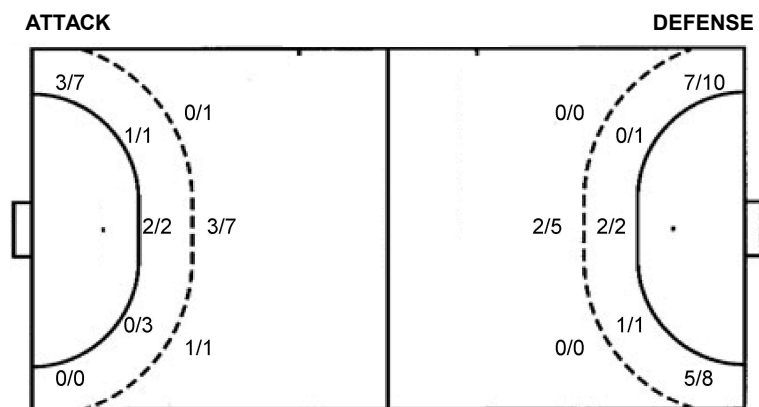

Shots by position

7m penalties 4/6
Fastbreak 2/3
Breakthrough 12/16
Long dist. 1/1

7m penalties 4/9
Fastbreak 1/1
Breakthrough 5/8
Long dist. 0/0

Shooting statistics

Position	Goals	Sav.	Miss.	Post	Blk.	Total	%
Back (9m)	4	2	2	1	0	9	44
Line (6m)	3	2	1	0	0	6	50
Wing	3	2	1	1	0	7	43
7m penalties	4	2	0	0	0	6	67
Fastbreak	2	1	0	0	0	3	67
Breakthrough	12	2	2	0	0	16	75
Total	28	11	6	2	0	47	60