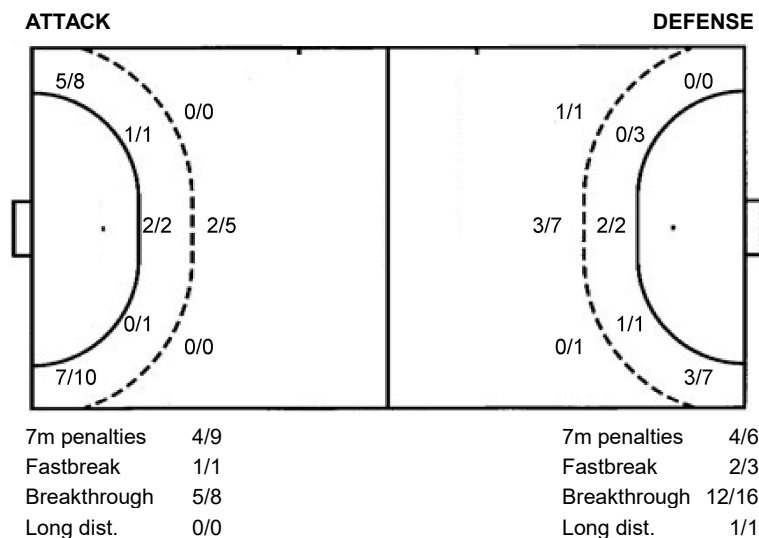

25th IHF Women's Junior World Championship 2026

Final Round, 15-16. place

Match Team Statistics

Match No. 101

Austria 29 - 27 Korea

(15 - 12) (14 - 15)

3.7.2026. 11:30

Attendance: 350

Jinzhong City Gymnasium

Referees: Ahmad Gheisarian (IRI) / Amir Gheisarian (IRI)

Shot distribution by player

2 Y. Shin 2/2 1/1 1/1 1 post 1/1 lob	9 J. Kim 0/1 1/1 5/5 1/1 lob	10 H. Park	13 A. Lee 1/1 2/3 1 post	17 A. Suh 0/3 2/3 3/4 2 block	19 E. Jang	20 Y. Lee 1/1 0/1 0/1 1 post
21 B. Kim 0/1 1/1	23 B. Kim	29 H. Ku 1/1 1/1 1 miss.	30 C. Park	31 H. Choi 1/1 1/1 1 miss.	33 B. Yoon	TOTAL 4/4 1/4 9/11 1/2 0/1 2 miss. 1/1 3/5 6/8 2 block 2/2 lob

Saves distribution goalkeepers

16 D. Kim 2/2 1/2 2/4 0/2	22 Y. Hong 1/1 0/1	77 C. Go 1/2 1/3 1/5 0/3 2/2 0/4	TOTAL 3/4 2/5 4/10 0/5 2/2 0/9

Shots by position

Shooting statistics

Position	Goals	Sav.	Miss.	Post	Blk.	Total	%
Back (9m)	2	1	0	0	2	5	40
Line (6m)	3	1	0	0	0	4	75
Wing	12	4	0	2	0	18	67
7m penalties	4	3	2	0	0	9	44
Fastbreak	1	0	0	0	0	1	100
Breakthrough	5	2	0	1	0	8	63
Total	27	11	2	3	2	45	60

Jersey number   Tot. Total shooting   6m 6m (line) shooting   9m 9m shooting   Wng Wing shooting   FB Fastbreak sh.   7m 7m penalty sh.
Brk. Breakthrough sh.   LD Long distance sh.   As. Assists   PC Pass clear chance   E7 Earned 7m pen.   TF Technical faults   St. Steals
2m 2m punishments   C7. Committed 7m   E2 Earned 2m pun.   YC. Yellow cards   R/B Red/Blue cards   Blk. Blocks   S Starting Line-up