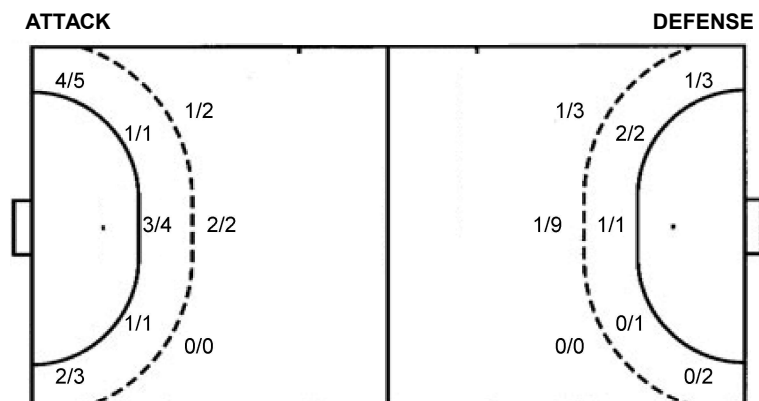

25th IHF Women's Junior World Championship 2026

Preliminary Round - Group B, 1. round

Match Team Statistics

Match No. 4

Serbia 40 - 15 Paraguay

(21 - 6) (19 - 9)

24.6.2026. 14:00

Attendance: 80

Jinzhong College Gymnasium

Referees: Ahmad Gheisarian (IRI) / Amir Gheisarian (IRI)

Shot distribution by player

9 S. Žakula	10 E. Petković	11 M. Nedeljković	13 L. Janković	15 S. Radović	18 T. Janković	19 L. Milosavljević
1/1	1/1	0/1				
		2/2				1/1
		1/1				
1/1			1/1	1/1	1/1	1/1
		2/2				
		2 post 1 miss. 1/1 lob	1 post			
22 M. Otašević	23 T. Dušić	44 M. Đekić	60 N. Bulatović	73 Z. Ranković	77 L. Stanić	TOTAL
1/1				1/1	2/2	5/6
	1/1	1/1	1/1			5/5
1/2		1/1	3/3	1/1	1/1	2/2
1/1	1/1	1/1				11/12
1 miss.		1/1	1 miss.	2 miss.		1/1
		1/1				11/11
						3 post 5 miss. 1/1 lob

Saves distribution goalkeepers

12 I. Grujičić	26 J. Tanović	91 T. Činku	TOTAL
0/1	0/1		0/2
1/1	1/1		2/2
	0/1		0/1
4/5	2/5		6/10
1/2	2/2		3/4
1/4	0/2		1/6

Shots by position

7m penalties 2/4
Fastbreak 13/16
Breakthrough 11/12
Long dist. 0/0

7m penalties 0/1
Fastbreak 0/1
Breakthrough 9/16
Long dist. 0/0

Shooting statistics

Position	Goals	Sav.	Miss.	Post	Blk.	Total	%
Back (9m)	3	0	1	0	0	4	75
Line (6m)	5	0	1	0	0	6	83
Wing	6	0	2	0	0	8	75
7m penalties	2	1	0	1	0	4	50
Fastbreak	13	0	1	2	0	16	81
Breakthrough	11	1	0	0	0	12	92
Total	40	2	5	3	0	50	80

Jersey number Tot. Total shooting 6m 6m (line) shooting 9m 9m shooting Wng Wing shooting FB Fastbreak sh. 7m 7m penalty sh.
Brk. Breakthrough sh. LD Long distance sh. As. Assists PC Pass clear chance E7 Earned 7m pen. TF Technical faults St. Steals
2m 2m punishments C7. Committed 7m E2 Earned 2m pun. YC. Yellow cards R/B Red/Blue cards Blk. Blocks S Starting Line-up