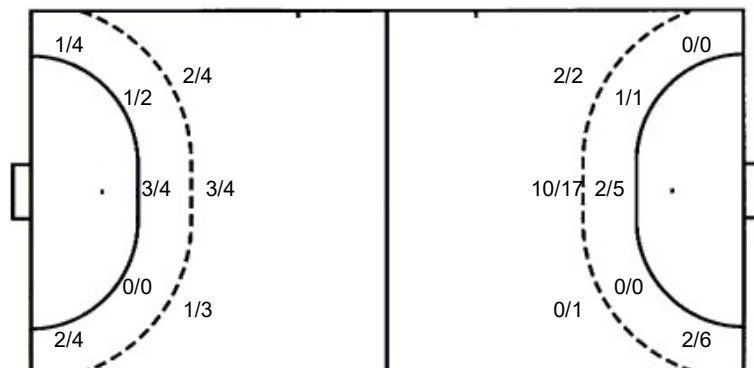

Shots by position

ATTACK

DEFENSE

7m penalties 4/6
Fastbreak 2/2
Breakthrough 2/4
Long dist. 1/1

7m penalties 3/4
Fastbreak 2/2
Breakthrough 7/8
Long dist. 1/1

Shooting statistics

Position	Goals	Sav.	Miss.	Post	Blk.	Total	%
Back (9m)	6	2	1	1	1	11	55
Line (6m)	4	1	1	0	0	6	67
Wing	3	3	2	0	0	8	38
7m penalties	4	2	0	0	0	6	67
Fastbreak	2	0	0	0	0	2	100
Breakthrough	2	2	0	0	0	4	50
Total	21	10	4	1	1	37	57