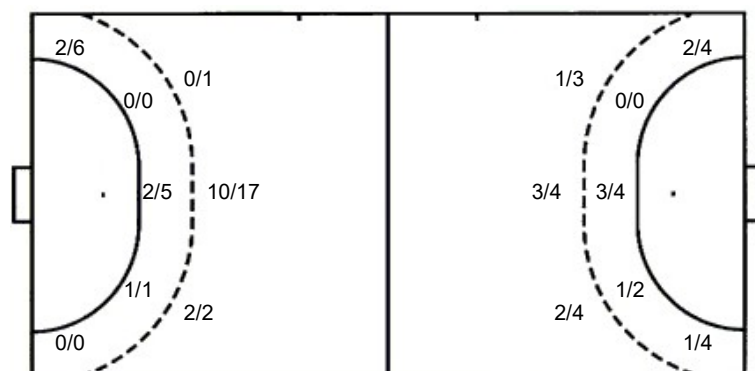

TOTAL

0/14		0/2
0/3	0/1	0/1

Shots by position

ATTACK

DEFENSE

7m penalties 3/4
Fastbreak 2/2
Breakthrough 7/8
Long dist. 1/1

7m penalties 4/6
Fastbreak 2/2
Breakthrough 2/4
Long dist. 1/1

Shooting statistics