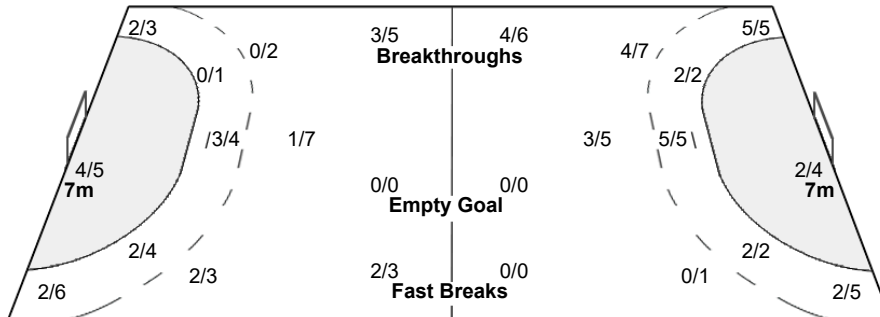

**Team**  
Goals / Shots

2/3	1/3	2/3
2/4	0/2	4/4
2/3	3/4	5/7
6-Missed	3-Post	1-Blocked

**Offence**

**Defence**

**Goalkeepers**  
Saves / Shots

0/2	1/3	1/4
2/5		1/2
3/7	0/6	1/9

1 GLAUSER L

0/1	1/3	1/2
1/4		1/2
1/4	0/5	1/6