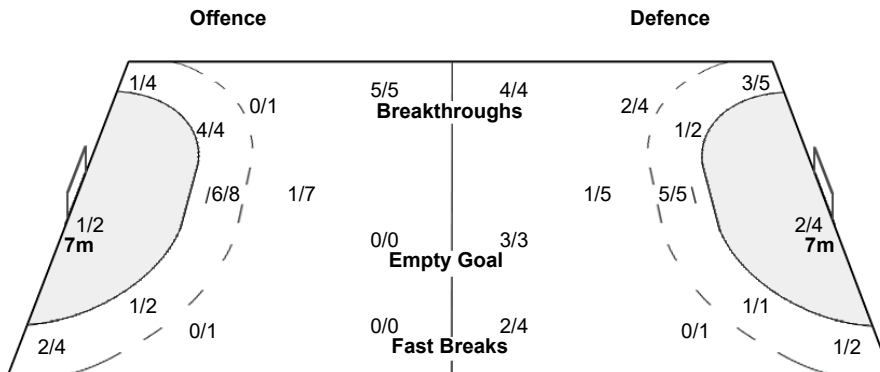

**Shots Distribution**

**Players**

Goals / Shots

1 TOFT S	5 AABERG IVERSEN S	6 ELVER H	8 HANSEN AM	10 HEINDAHL K	11 HAUGSTED L	16 REINHARDT A
				1/1		
	1/1 2/2	1/1 1/1	2/3 0/1			
	1-Missed					
18 TRANBORG M	23 JOERGENSEN K	25 OESTERGAARD T	27 VINTER BURGAARD L	32 HOEJLUND M	33 FRIIS E	34 IVERSEN R
1/1	1/1	0/1				1/1
			0/1	1/1		1/1 1/1
1/1	1/1 1/1 1/2	0/1 0/1	1/1	0/1 0/1	0/1 1/1	1/1
			1-Missed	1-Blocked	1-Post 1-Blocked 1-Missed	

**Team**  
Goals / Shots

2/3	1/1	2/2
1/2		1/2
6/9	3/4	5/9
3-Missed	1-Post	2-Blocked

**Goalkeepers**  
Saves / Shots

0/1	2/3	1/2
0/1	0/2	1/2
3/8	1/2	2/14

1 TOFT S

	1/2	
1/1		0/1

16 REINHARDT A

0/1	1/1	1/2
0/1		1/2
2/7	1/1	2/13