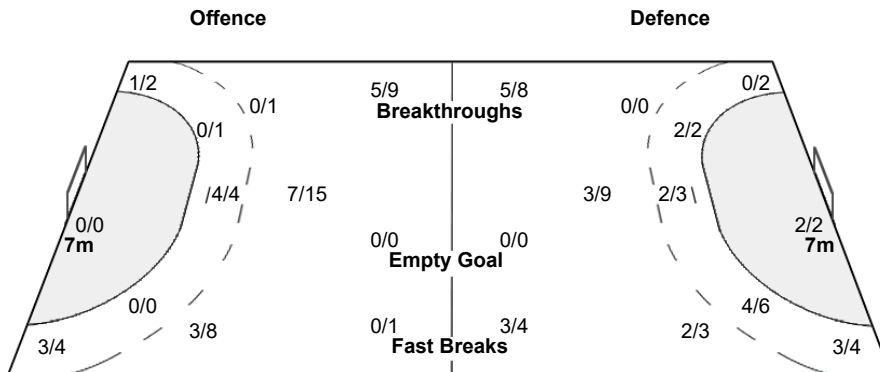

Match Team Statistics
Statistiques du match par équipe

Match 34

FRA 26 - 23 GER
(13 - 10) (13 - 13)

Referees: JORUM L / KLEVEN H (NOR)

GER - Germany

Shots Distribution

Players

Goals / Shots

4 GRIJSEELS A	7 SCHMELZER M	9 ANTL L	11 SMITS X	20 BOELK E	23 LOTT A	24 WACHTER S
1/1			1/1	1/1		
			0/2	0/1		
			1/1	1/4	0/1	
				3/3		
1-Missed			1-Missed	1-Post		
2-Post						
27 MAIDHOF J	29 DOELL A	30 BEHREND J	42 FILTER K	77 LEUCHTER V	93 BEHNKE J	95 STOCKSCHLAEDER JM
	0/1					
	0/1					
2/2	1/1					
	0/1				1/1	2/2
1-Post	1-Blocked					

Team
Goals / Shots

3/3	0/2	1/2
2/2	0/4	5/9
6/6	4/6	2/2
2-Missed	6-Post	1-Blocked

Goalkeepers
Saves / Shots

0/2	1/3	0/2
2/5	1/2	1/3
2/6	2/4	0/8

24 WACHTER S

42 FILTER K

0/2	1/3	0/2
2/5	1/2	1/3
2/6	2/4	0/8

Legend:

(C) Captain	% Efficiency	2Min 2-Minute Suspensions	6m 6-metre Shots	7m 7-metre Shots
9m 9-metre Shots	AS Assists	BC Blue Cards	BS Blocked Shots	BT Breakthroughs
D Direct Red Card	EG Empty Goal	FB Fast Breaks	G/S Goals/Shots	N/A Not Applicable
No. Uniform Number	RC Red Cards	S/S Saves/Shots	ST Steals	TF Technical Faults
TO Turnovers	TP Time Played	Wing Wing Shots	X Red Card After Third 2-Minute Suspension	
YC Yellow Cards