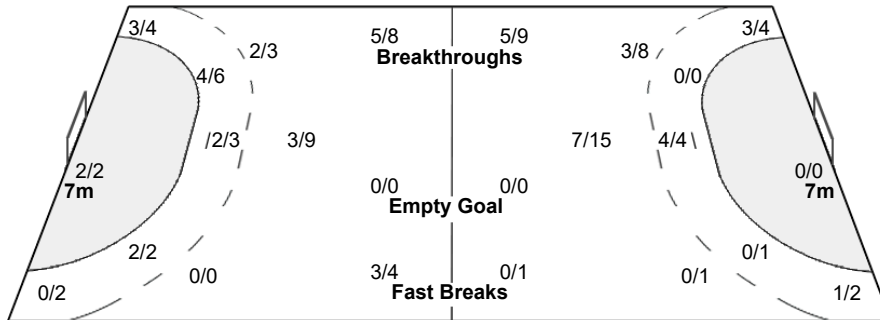

Team

Goals / Shots

2/2	2/3	2/2
3/5	1/2	2/3
4/6	2/4	8/8
1-Missed	4-Post	3-Blocked

Offence

Goalkeepers

Saves / Shots

0/3	2/2	1/2
0/2	4/4	4/9
0/6	2/6	0/2

1 GLAUSER L