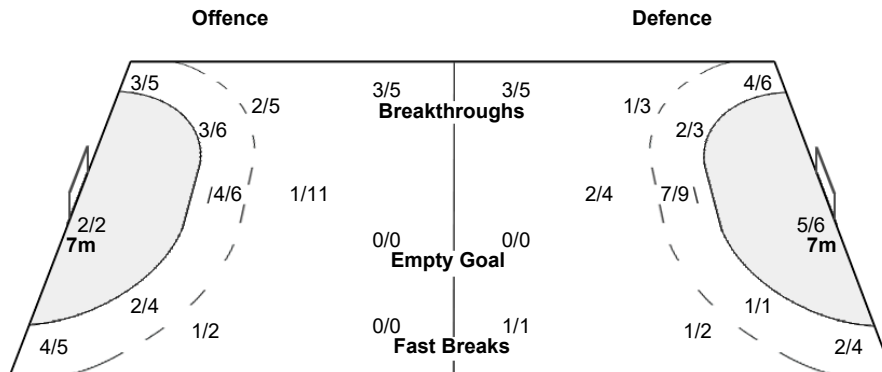

Match Team Statistics
Statistiques du match par équipe

Match 33

DEN 29 - 25 NED
(11 - 10) (18 - 15)

Referees: KURTAGIC M / WETTERWIK M (SWE)

NED - Netherlands

Shots Distribution

Players

Goals / Shots

6 van der HEIJDEN L	8 ABBINGH L	9 NUSSER L	12 van WETERING B	14 van der HELM J	16 HAGGERTY T	17 MOLENAAR K
	0/1			0/1		
	0/1				1/1	
	0/1	0/2				1/1
			3/3	1/1	2/2	
					0/1	

1-Blocked

18 DULFER K	26 MALESTEIN A	30 DUIJNDAM R	38 TEN HOLTE Y	44 van der VLIET N	48 HOUSHEER D	79 POLMAN E
	3/3	0/1			1/1	0/1
					1/2	0/1
		1/1	1/1		3/4	0/1
					1/1	1/1
						0/1
						0/1
						2/2

1-Missed

1-Missed 1-Post 2-Blocked 1-Missed 2-Blocked

Team
Goals / Shots

3/5	0/3	2/2
1/4	0/2	5/6
4/6	2/6	8/8

3-Missed 1-Post 5-Blocked

Goalkeepers
Saves / Shots

1/3		3/8
2/3		2/4
0/12	2/3	3/9

30 DUIJNDAM R

		1/3
		0/1
0/2		1/2

38 TEN HOLTE Y

1/3		2/5
2/3		2/3
0/10	2/3	2/7

Legend:

(C) Captain	% Efficiency	2Min 2-Minute Suspensions	6m 6-metre Shots	7m 7-metre Shots
9m 9-metre Shots	AS Assists	BC Blue Cards	BS Blocked Shots	BT Breakthroughs
D Direct Red Card	EG Empty Goal	FB Fast Breaks	G/S Goals/Shots	N/A Not Applicable
No. Uniform Number	RC Red Cards	S/S Saves/Shots	ST Steals	TF Technical Faults
TO Turnovers	TP Time Played	Wing Wing Shots	X Red Card After Third 2-Minute Suspension	
YC Yellow Cards