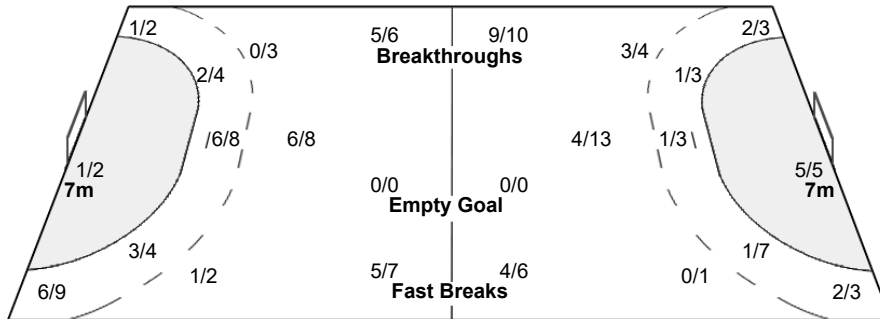

Match Team Statistics
Statistiques du match par équipe

Match 32

HUN 32 - 36 SWE
(15 - 16) (14 - 13) (3 - 7)

Referees: KONJICANIN A / KONJICANIN D (BIH)

SWE - Sweden

Shots Distribution

Players

Goals / Shots

1 BUNDSSEN J	3 KOPPANG N	6 STROEMBERG C	7 BLOHM L	8 ROBERTS J	10 LUNDSTROEM M	21 ERIKSSON E
	2/2 1/1		1/1 1/1			
	0/2 1/1		2/2 2/2	1/1 0/1		
	1/1 2/2			0/2 4/4		
	1-Post		1-Post			
23 LINDQVIST E	24 HAGMAN N	29 THORLEIFSDOTTIR K	38 HANSSON E	42 CARLSON J	49 LOEFQVIST O	54 AXNER T
1/1			0/1 2/2	1/1		
0/1	0/1 1/1		1/2 1/1 2/2			
	1/1 2/4 2/2					1/1
1-Post			1-Post	2-Missed		

Team
Goals / Shots

3/3	3/4	6/6
1/4	0/2	1/2
5/6	3/7	14/14
2-Missed	4-Post	

Offence

Defence

Goalkeepers
Saves / Shots

1/6	3/3	0/2
4/7	2/2	2/6
7/13	1/5	2/10

1 BUNDSSEN J

1/5	3/3	0/2
4/7	2/2	2/6
7/13	1/5	2/9

21 ERIKSSON E

0/1		
		0/1

Legend:

(C) Captain	% Efficiency	2Min 2-Minute Suspensions	6m 6-metre Shots	7m 7-metre Shots
9m 9-metre Shots	AS Assists	BC Blue Cards	BS Blocked Shots	BT Breakthroughs
D Direct Red Card	EG Empty Goal	FB Fast Breaks	G/S Goals/Shots	N/A Not Applicable
No. Uniform Number	RC Red Cards	S/S Saves/Shots	ST Steals	TF Technical Faults
TO Turnovers	TP Time Played	Wing Wing Shots	X Red Card After Third 2-Minute Suspension	
YC Yellow Cards