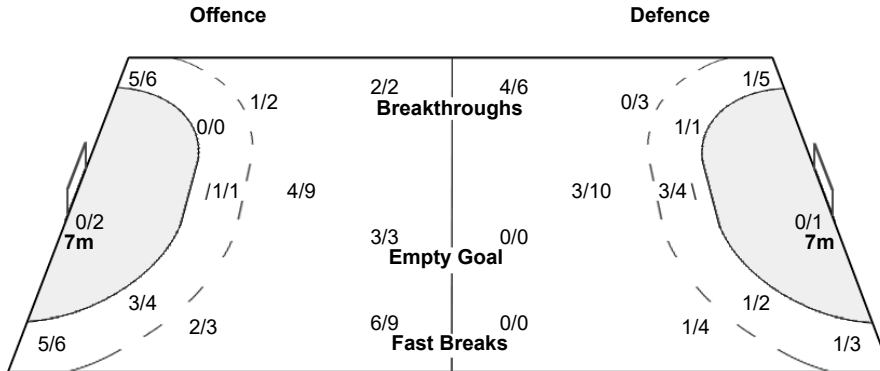

Match Team Statistics
Statistiques du match par équipe

Match 31

NOR 32 - 15 BRA
(16 - 8) (16 - 7)

Referees: KUTTLER T / MERZ M (GER)

NOR - Norway

Shots Distribution

Players

Goals / Shots

4 KRISTIANSEN V	6 AARDAHL M	7 SKOGRAND S	9 MOERK N	10 OFTEDAL SB	12 SOLBERG-OESTHASSEL	13 BRATTSET DALE K
2/2	1/1	1/1	0/1	0/1		1/1
2/2	1/1	1/1	0/1	2/2		1/1
1-Missed	1-Blocked	1-Post	1-Blocked			

14 BREISTOEL K	16 LUNDE K	20 JACOBSEN M	23 HERREM C	24 SOLBERG-ISAKSEN S	25 REISTAD H	33 RUSHFELDT DEILA T
2/2		1/1	1/1	2/2	1/1	
2/2	1/1	1/1	1/1		0/1	
1-Blocked		1-Missed			1-Post	

Team
Goals / Shots

2/2	2/2	3/3
2/4	0/1	2/3
9/12	8/9	4/4
2-Missed	2-Post	3-Blocked

Goalkeepers
Saves / Shots

0/1	1/1	1/1
1/2	1/1	1/5
2/6	2/5	2/4

12 SOLBERG-OESTHASSEL

	1/1	1/1
1/3	1/3	0/2

16 LUNDE K

0/1		
1/2	1/1	1/4
1/3	1/2	2/2