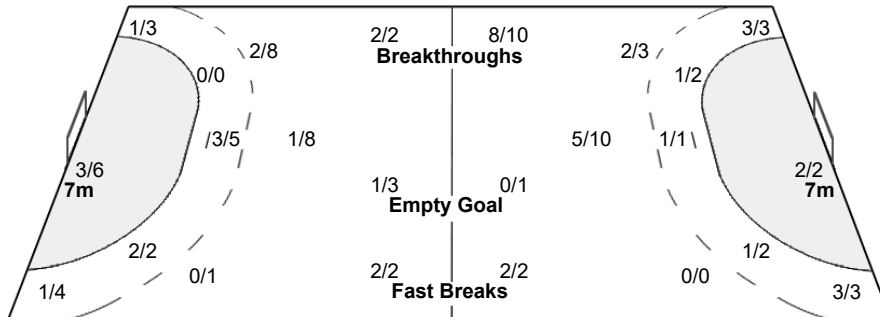

Match Team Statistics

Statistiques du match par équipe

Match 30

DEN 28 - 20 KOR
(12 - 8) (16 - 12)

Referees: GARCIA I / MARIN LORENTE A (ESP)

KOR - Republic of Korea

Shots Distribution

Players

Goals / Shots

2 SONG J	7 SHIN E	11 RYU EH	12 JEONG J	16 PARK S	18 HAN M	19 KANG E
1/1	0/1	1/1 1/3				1/1
0/1	1/1	0/1				2/3 1/1
	1-Post	1-Missed 3-Post 1-Blocked				
23 WOO B	24 KANG K	26 KANG E	27 JEON J	29 KIM D	31 GIM B	33 SHIN J
0/1 1/1	0/1 2/2		1/1	0/1		
1/1 2/2	1/2		0/1	0/1	1/1	0/1
1-Blocked	1-Missed 2-Blocked					

Team

Goals / Shots

2/2	0/2	3/5
3/5	1/3	
4/5	3/4	4/8
3-Missed	4-Post	4-Blocked

Offence

Defence

Goalkeepers

Saves / Shots

0/5	1/2	1/5
		1/2
0/9	0/2	2/8

12 JEONG J

0/2		0/1
0/3	0/1	1/3

16 PARK S

0/3	1/2	1/4
		1/2
0/6	0/1	1/5

(C) Captain	% Efficiency	2Min 2-Minute Suspensions	6m 6-metre Shots	7m 7-metre Shots
9m 9-metre Shots	AS Assists	BC Blue Cards	BS Blocked Shots	BT Breakthroughs
D Direct Red Card	EG Empty Goal	FB Fast Breaks	G/S Goals/Shots	N/A Not Applicable
No. Uniform Number	RC Red Cards	S/S Saves/Shots	ST Steals	TF Technical Faults
TO Turnovers	TP Time Played	Wing Wing Shots	X Red Card After Third 2-Minute Suspension	
YC Yellow Cards