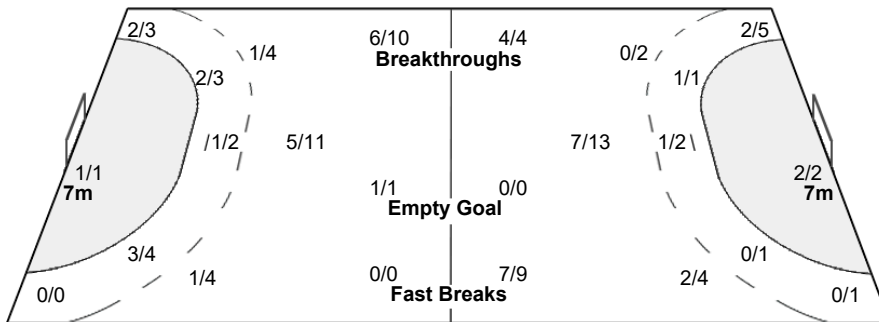

Match Team Statistics

Statistiques du match par équipe

Match 28

SLO 23 - 27 SWE
(14 - 11) (9 - 16)

Referees: BRUNNER A / SALAH M (SUI)

SLO - Slovenia

Shots Distribution

Players

Goals / Shots

2 KLEMENCIC V	6 GROS A	7 OMOREGIE E	9 SPREITZER N	10 STANKO T	11 ABINA A	16 VOJNOVIC M
0/1	0/1 0/1	2/2 1/1 1/2 2/3		2/2 0/1 0/2 1/1		
0/1	0/1 3/3	2/2 1/1		0/1 1/1	1/1 1/1	
	1-Post 1-Blocked	1-Missed 1-Post 1-Blocked		1-Missed 1-Post	1-Post	

17 LJEPJOJA N	20 VARAGIC A	21 PANDZIC A	25 LAZOVIC B	28 SVETIK M	35 HRVATIN E	88 ABINA E
	1/1 0/1					
2/2 1/1	1/1					

Team
Goals / Shots

5/6	0/1	0/2
2/3	1/3	2/4
6/6	2/5	5/5
2-Missed	4-Post	2-Blocked

Offence

Goalkeepers
Saves / Shots

0/3	1/1	0/2
1/3	2/2	2/8
0/4	1/7	1/5

16 VOJNOVIC M

1/1	0/3	
0/1	0/1	

21 PANDZIC A

0/3	1/1	0/2
1/3	1/1	2/5
0/4	1/6	1/4