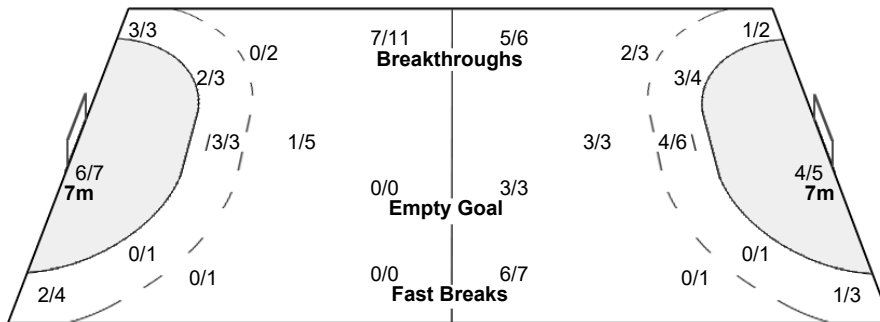

Match Team Statistics

Statistiques du match par équipe

Match 26

ESP 24 - 32 FRA
(9 - 17) (15 - 15)

Referees: KUTTLER T / MERZ M (GER)

ESP - Spain

Shots Distribution

Players

Goals / Shots

1 WIGGINS N	2 LOPEZ M	6 CAMPOS C	8 ARDERIUS SE	16 CASTELLANOS M	17 GUTIERREZ JM	22 GONZALEZ L
	1/1					
	1/1	0/1			0/1	
		2/2			1/2	1/1
	1/1		1/1			
					2-Missed	
23 ARCOS P	24 TCHAPTCHET L	33 GASSAMA K	34 FERNANDEZ A	58 PRIETO M	86 CABRAL A	99 GONZALEZ M
					0/1	1/1
	1/1	1/1	0/1		0/1	0/1
		1/1	2/2	1/1	3/3	1/1
		1/1			1-Missed 1-Post	1/2
	1/1					1/1
1-Blocked			1-Missed			0/2

Team

Goals / Shots

1/2	0/1	1/1
3/5	1/4	2/2
8/9	3/3	5/7
4-Missed	1-Post	1-Blocked

Offence

Defence

Goalkeepers

Saves / Shots

0/6	1/4	0/2
2/6	3/3	1/5
0/4	1/4	0/6

1 WIGGINS N

0/4	0/1	
0/3	2/2	0/2
0/3		0/1

16 CASTELLANOS M

0/2	1/3	0/2
2/3	1/1	1/3
0/1	1/1	0/5