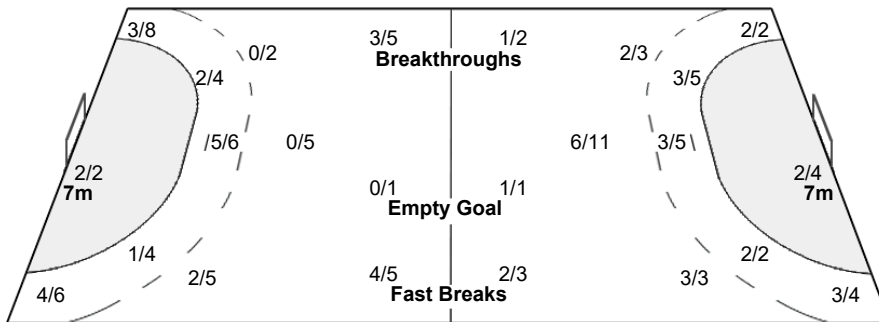

Team
Goals / Shots

3/5	0/2	3/3
4/9	0/1	3/5
8/9	2/5	3/4
4-Missed	4-Post	2-Blocked

Offence

Goalkeepers
Saves / Shots

2/7	0/1	0/5
4/8		4/6
0/2	0/5	1/7

16 BOEDE BIRO B

2/7	0/4
4/5	4/6
	0/5
	1/6

31 SZEMEREY Z