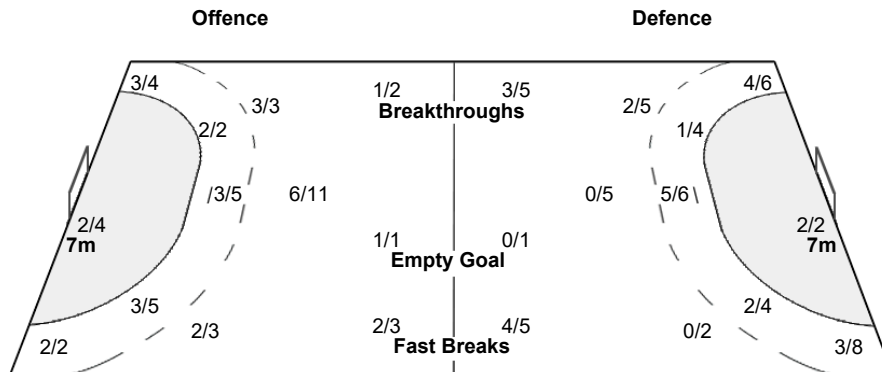

Match Team Statistics

Statistiques du match par équipe

Match 25

HUN 26 - 30 NED
(16 - 19) (10 - 11)

Referees: BONAVENTURA C / BONAVENTURA J (FRA)

NED - Netherlands

Shots Distribution

Players

Goals / Shots

6 van der HEIJDEN L	8 ABBINGH L	9 NUSSER L	12 van WETERING B	14 van der HELM J	16 HAGGERTY T	17 MOLENAAR K
1/1	1/2					
	1/1		1/2		0/1	
1/1						
1-Missed	1-Blocked		1-Post			

18 DULFER K	26 MALESTEIN A	30 DUIJNDAM R	38 TEN HOLTE Y	44 van der VLIET N	48 HOUSHEER D	79 POLMAN E
	2/2					1/2
	1/3			1/1		
0/1	1/1			1/1		
	1-Post				3/4	1/1

Team

Goals / Shots

5/7	1/1	5/5
4/8		2/6
2/2	5/5	6/7
1-Missed	2-Post	1-Blocked

Goalkeepers

Saves / Shots

2/5	2/2	0/3
5/9	1/1	2/5
1/9	3/5	1/4

30 DUIJNDAM R

0/1	1/1	
3/5	1/1	1/2
1/4	1/2	1/1

38 TEN HOLTE Y

2/4	1/1	0/3
2/4		1/3
0/5	2/3	0/3

Legend:	
(C) Captain	% Efficiency
9m 9-metre Shots	AS Assists
D Direct Red Card	EG Empty Goal
No. Uniform Number	RC Red Cards
TO Turnovers	TP Time Played
YC Yellow Cards	
2Min 2-Minute Suspensions	6m 6-metre Shots
BC Blue Cards	BS Blocked Shots
FB Fast Breaks	G/S Goals/Shots
S/S Saves/Shots	ST Steals
Wing Wing Shots	X Red Card After Third 2-Minute Suspension
	7m 7-metre Shots
	BT Breakthroughs
	N/A Not Applicable
	TF Technical Faults